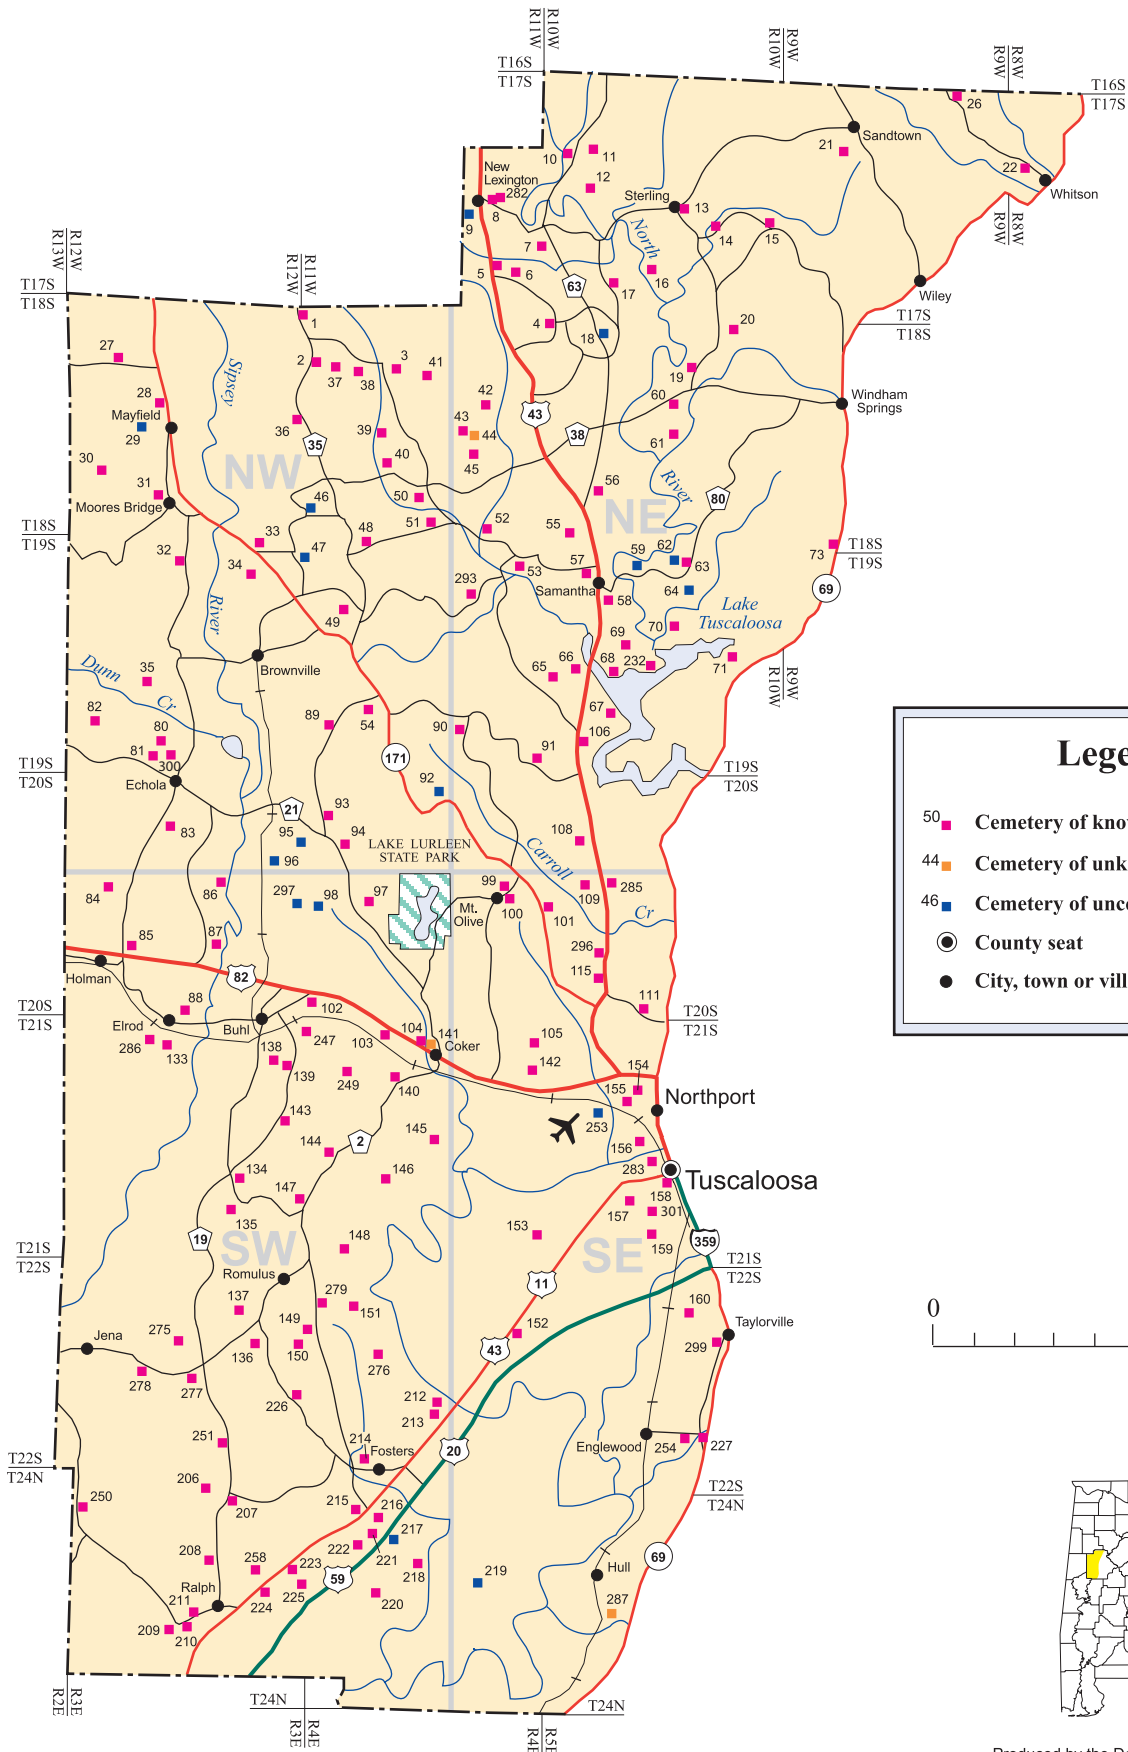

# MAP 1 WESTERN TUSCALOOSA COUNTY

### Legend

- 50 ■ Cemetery of known name and location
- 44 ■ Cemetery of unknown name
- 46 ■ Cemetery of uncertain location
- County seat
- City, town or village