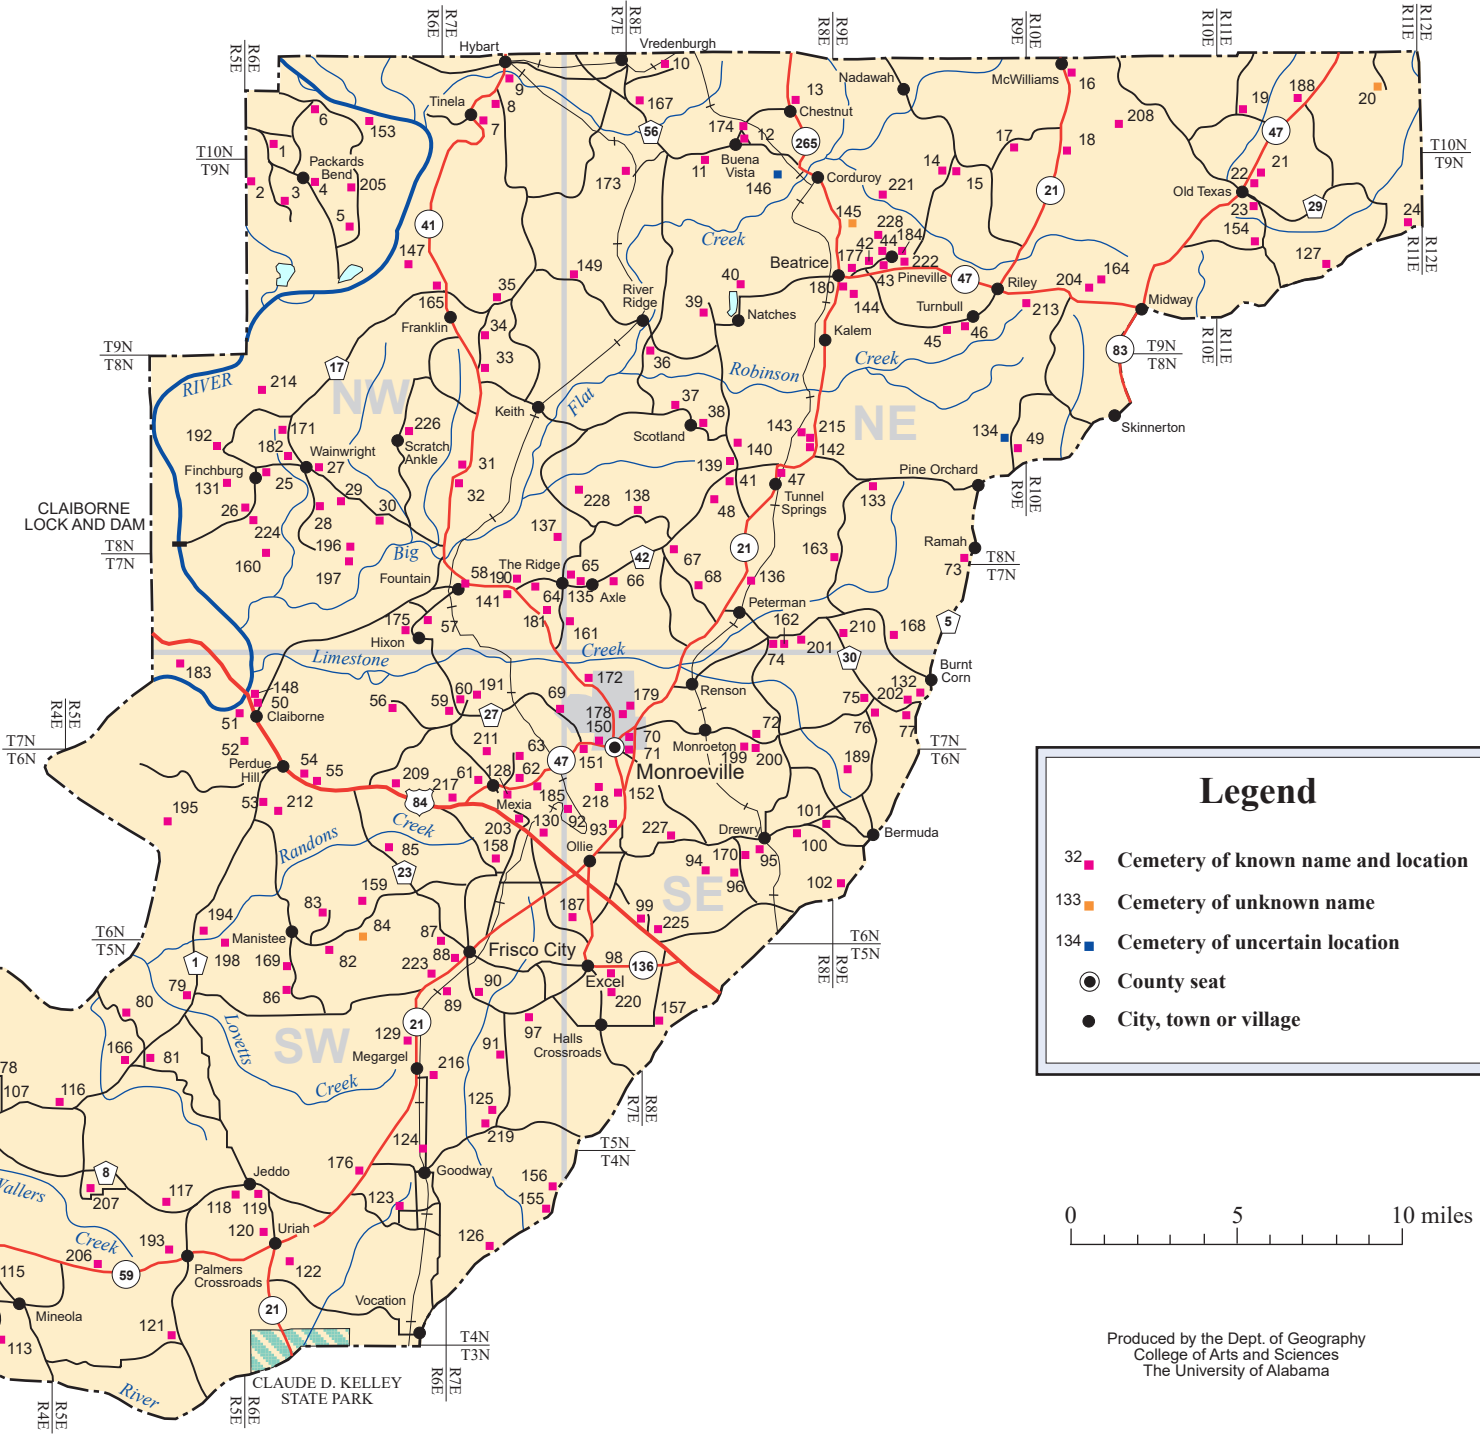

# MONROE COUNTY

24 - NE T9N, R11E, Sec 13

### Legend

- 32 ■ Cemetery of known name and location
- 133 ■ Cemetery of unknown name
- 134 ■ Cemetery of uncertain location
- County seat
- City, town or village

Produced by the Dept. of Geography  
College of Arts and Sciences  
The University of Alabama