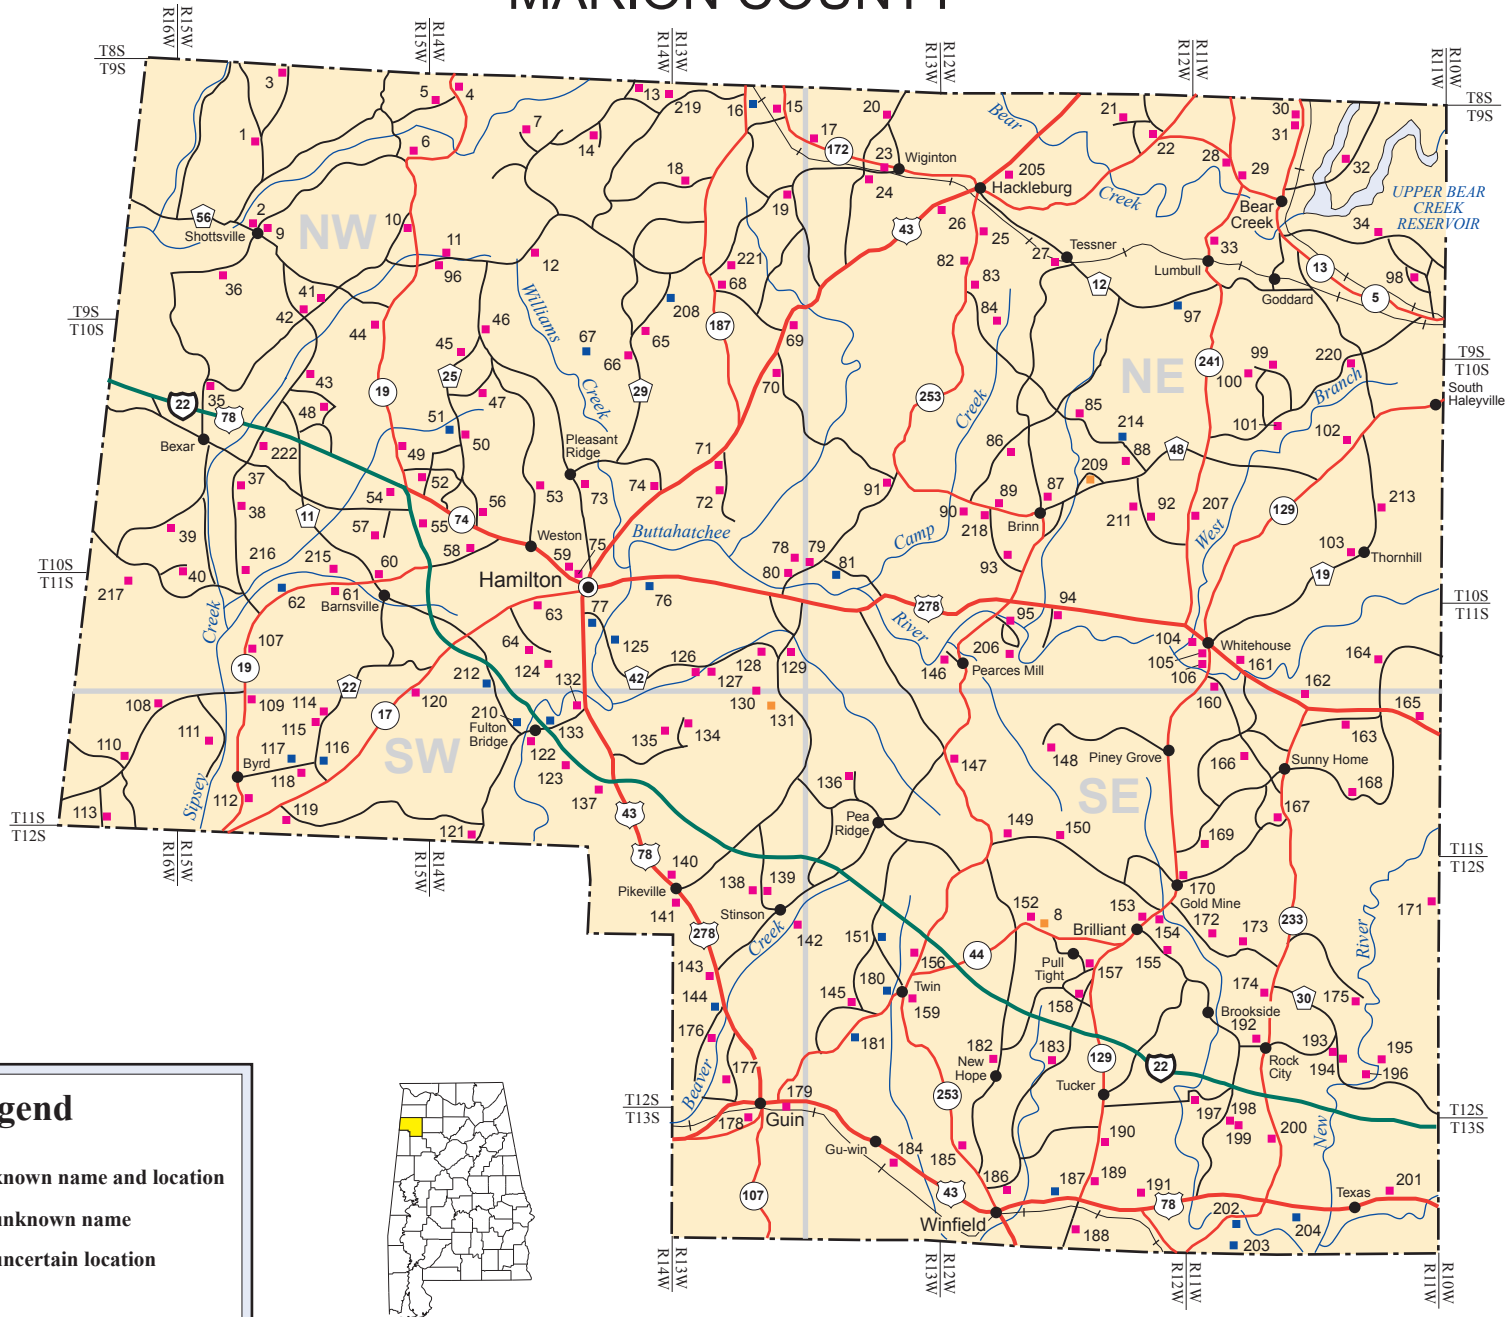

# MARION COUNTY

## Legend

- 32 ■ Cemetery of known name and location
- 131 ■ Cemetery of unknown name
- 151 ■ Cemetery of uncertain location
- County seat
- City, town or village

Produced by the Dept. of Geography  
College of Arts and Sciences  
The University of Alabama

0 5 10 miles