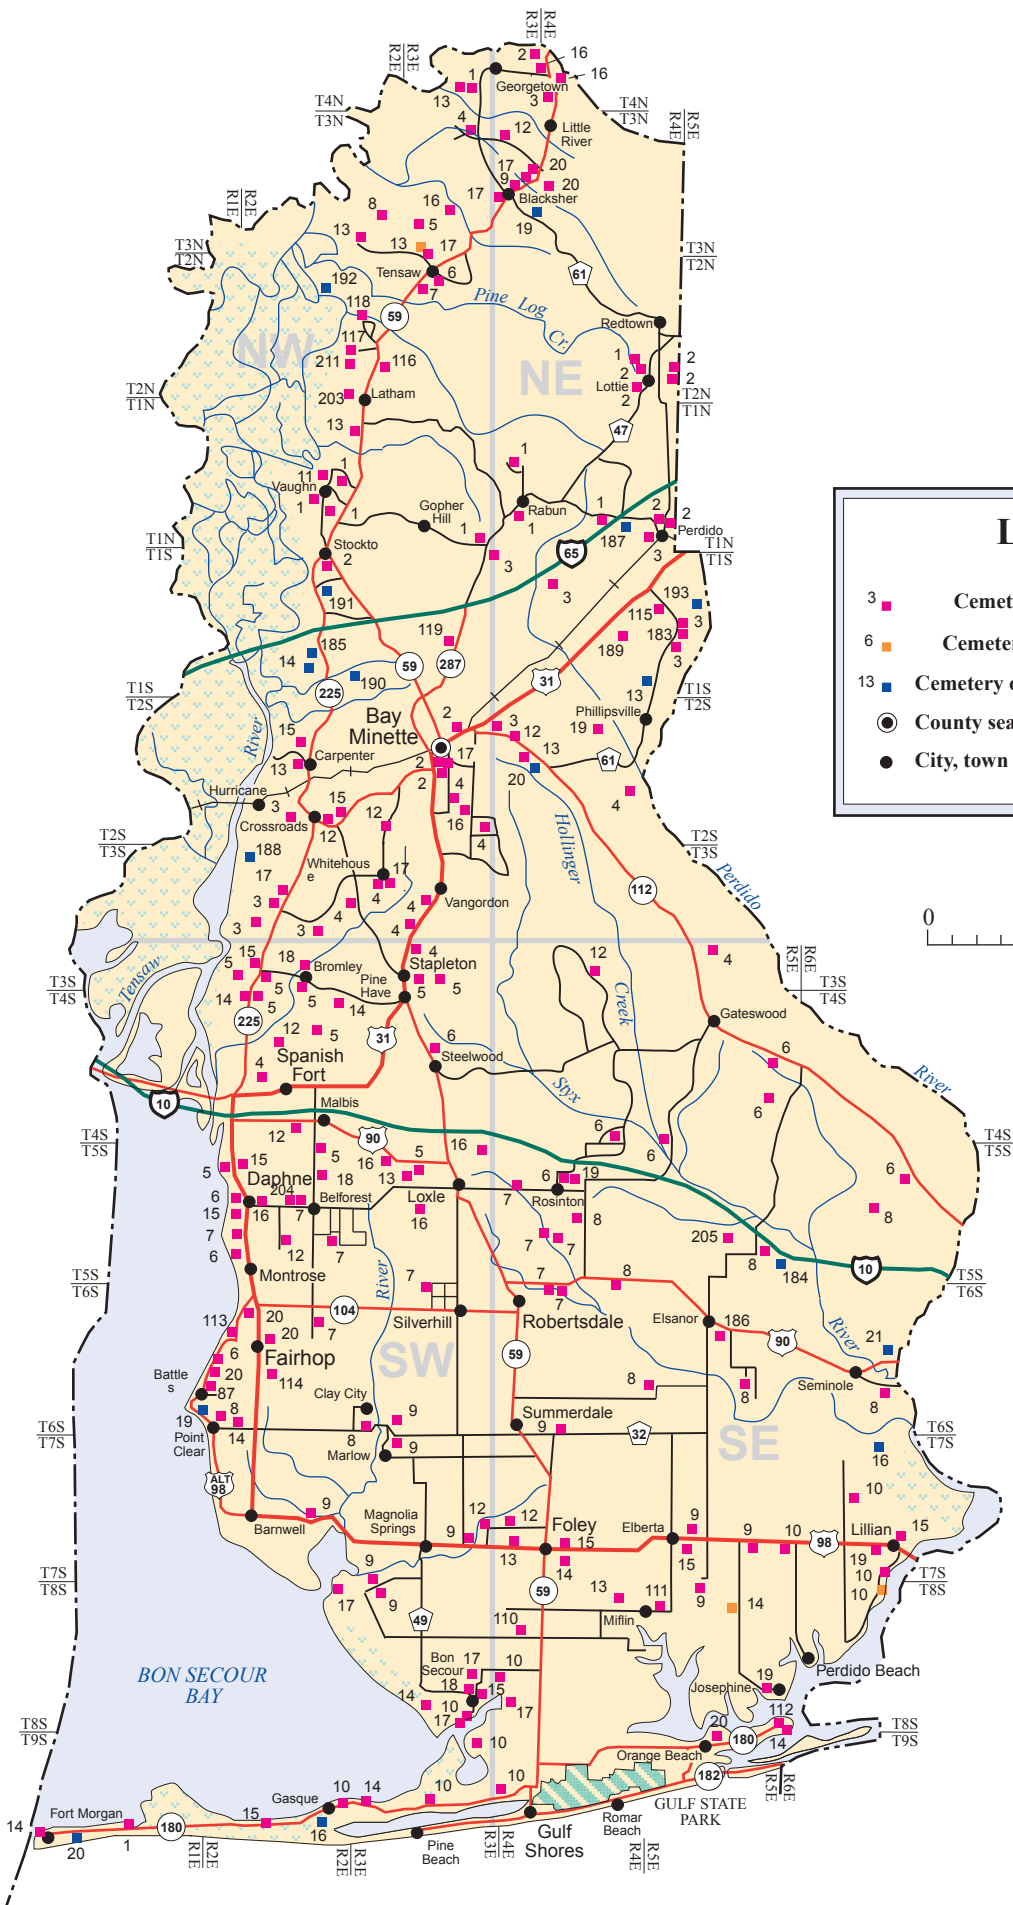

BALDWIN COUNTY

Legend

- 3 ■ Cemetery of known name and
- 6 ■ Cemetery of unknown
- 13 ■ Cemetery of uncertain location
- ⊙ County seat
- City, town or village