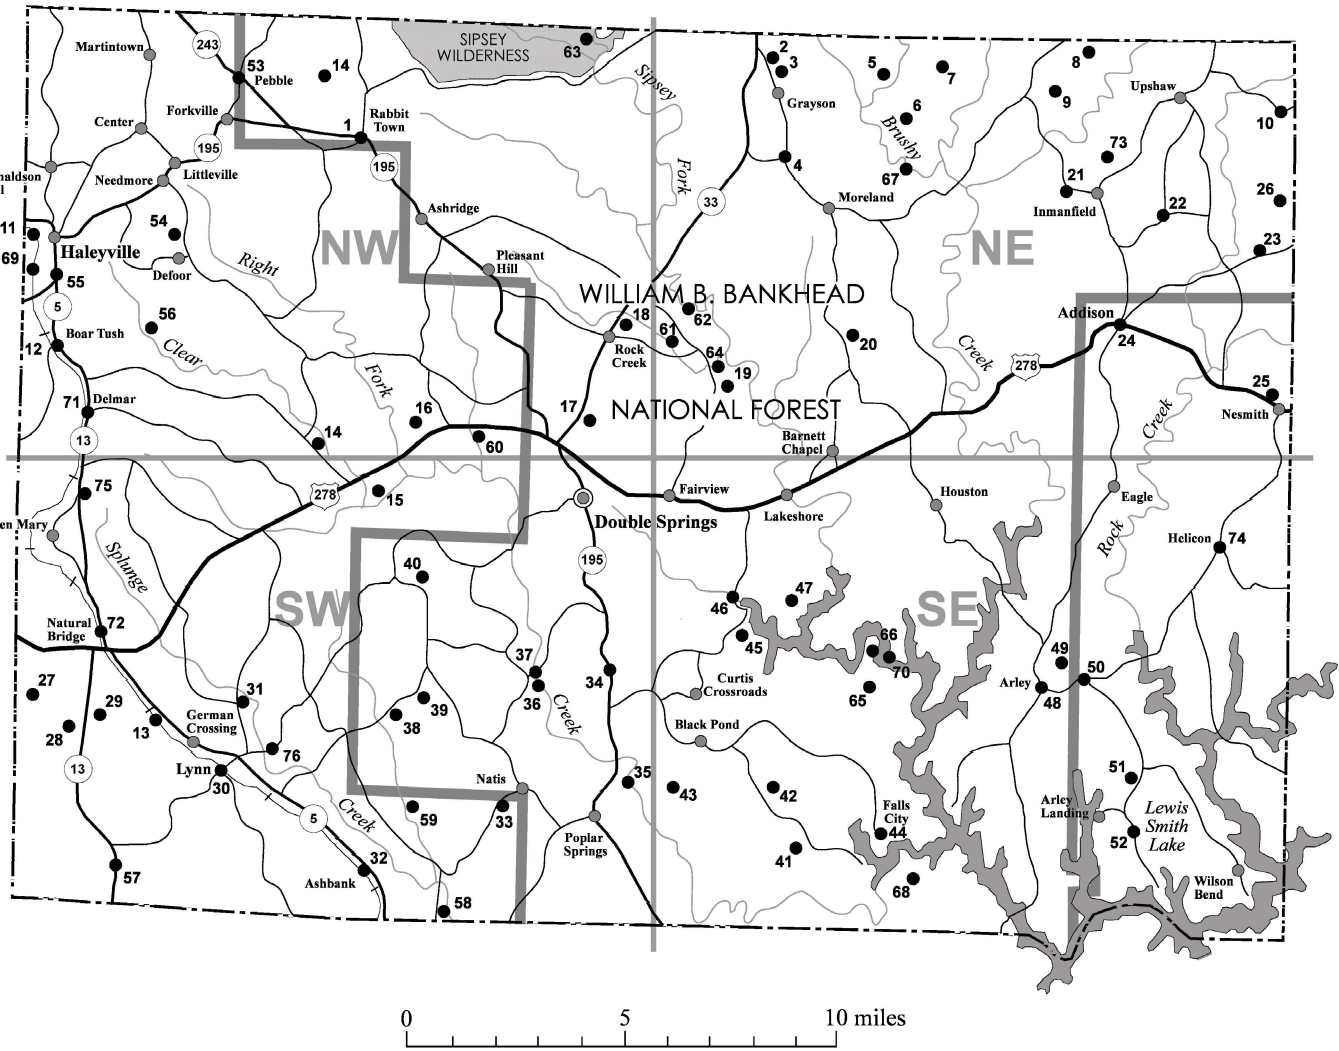

WINSTON COUNTY

Legend

- County seat
- Current place name
- Historic place name
- Current place with variant name
- Lynn
- Primary highway
- Secondary highway
- Other roads

Produced by the Dept. of Geography
 College of Arts and Sciences
 The University of Alabama

WINSTON County Population

2000	24,843
1990	22,053
1980	21,953
1970	16,654
1960	14,858
1950	18,250
1940	18,746
1930	15,596
1920	14,378
1910	12,855
1900	9,554
1890	6,552
1880	4,253
1870	4,155
1860	3,576
1850	1,542
1850	established