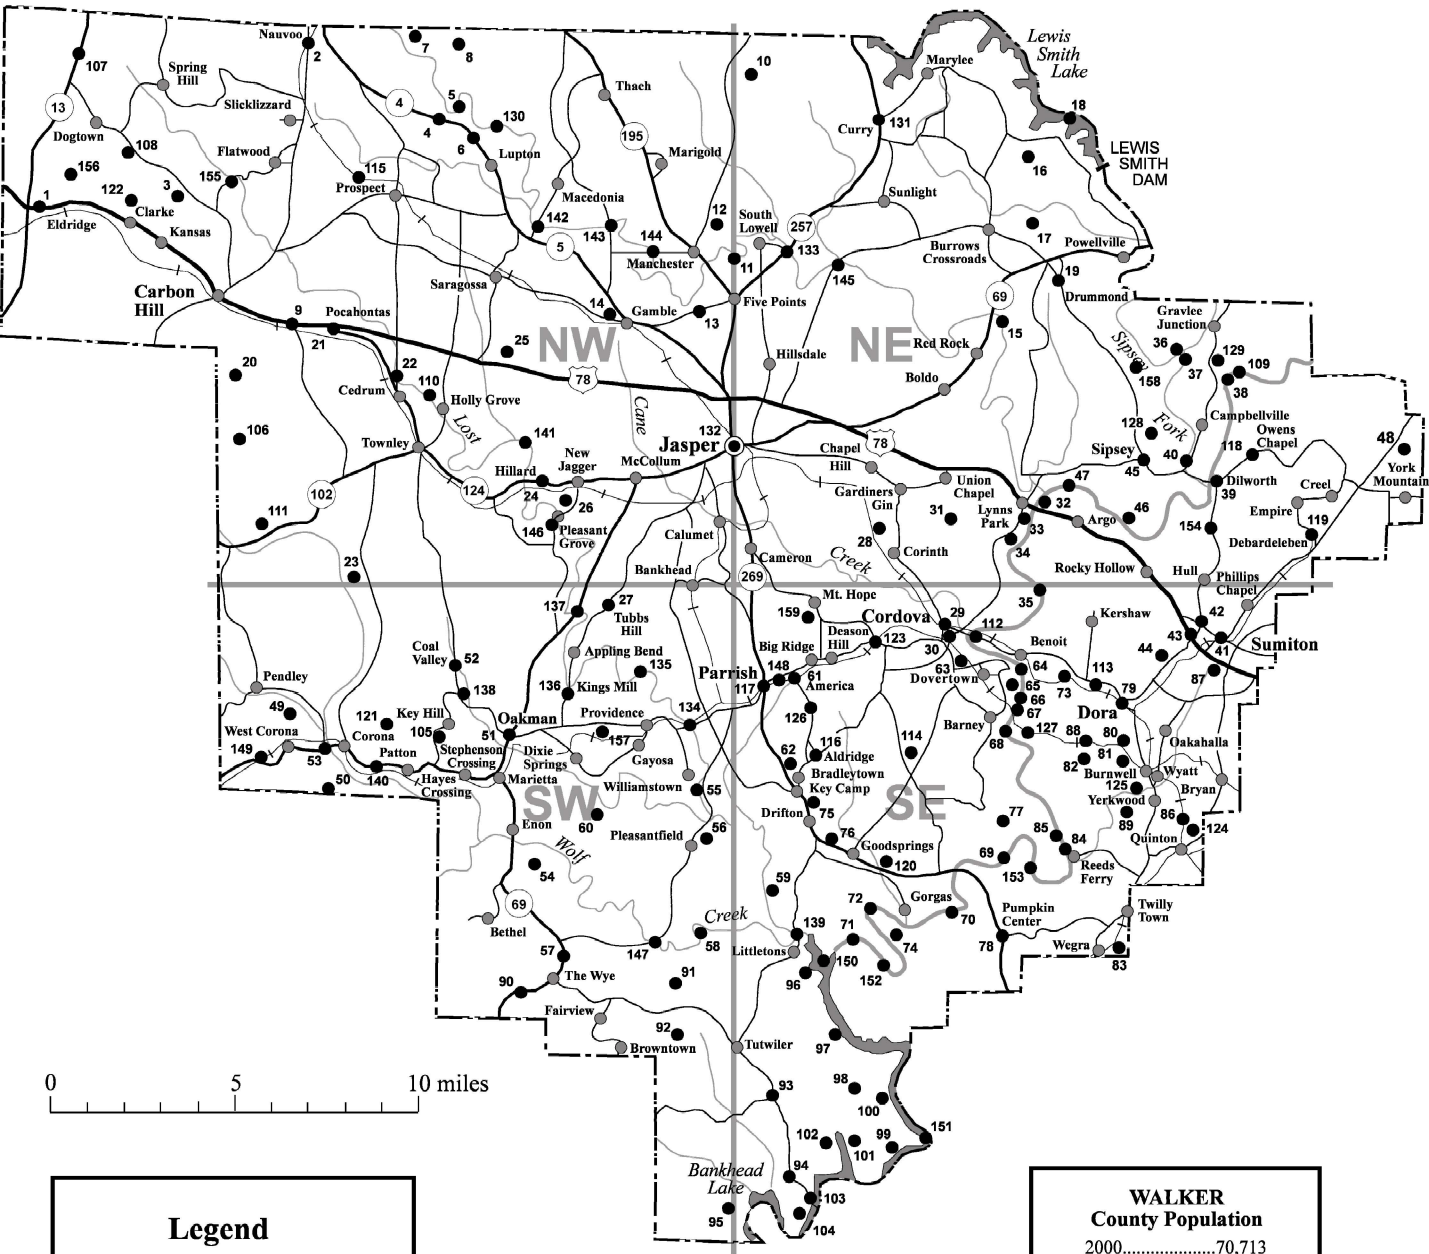

WALKER COUNTY

Legend

- County seat
- Tutwiler
- Current place name
- 72 Historic place name
- 78 Pumpkin Center
- Primary highway
- Secondary highway
- Other roads

WALKER County Population

2000	70,713
1990	67,670
1980	68,660
1970	56,246
1960	54,211
1950	63,769
1940	64,201
1930	59,445
1920	50,593
1910	37,013
1900	25,162
1890	16,078
1880	9,479
1870	6,543
1860	7,980
1850	5,124
1840	4,032
1830	2,202
1823	established

Produced by the Dept. of Geography
College of Arts and Sciences
The University of Alabama