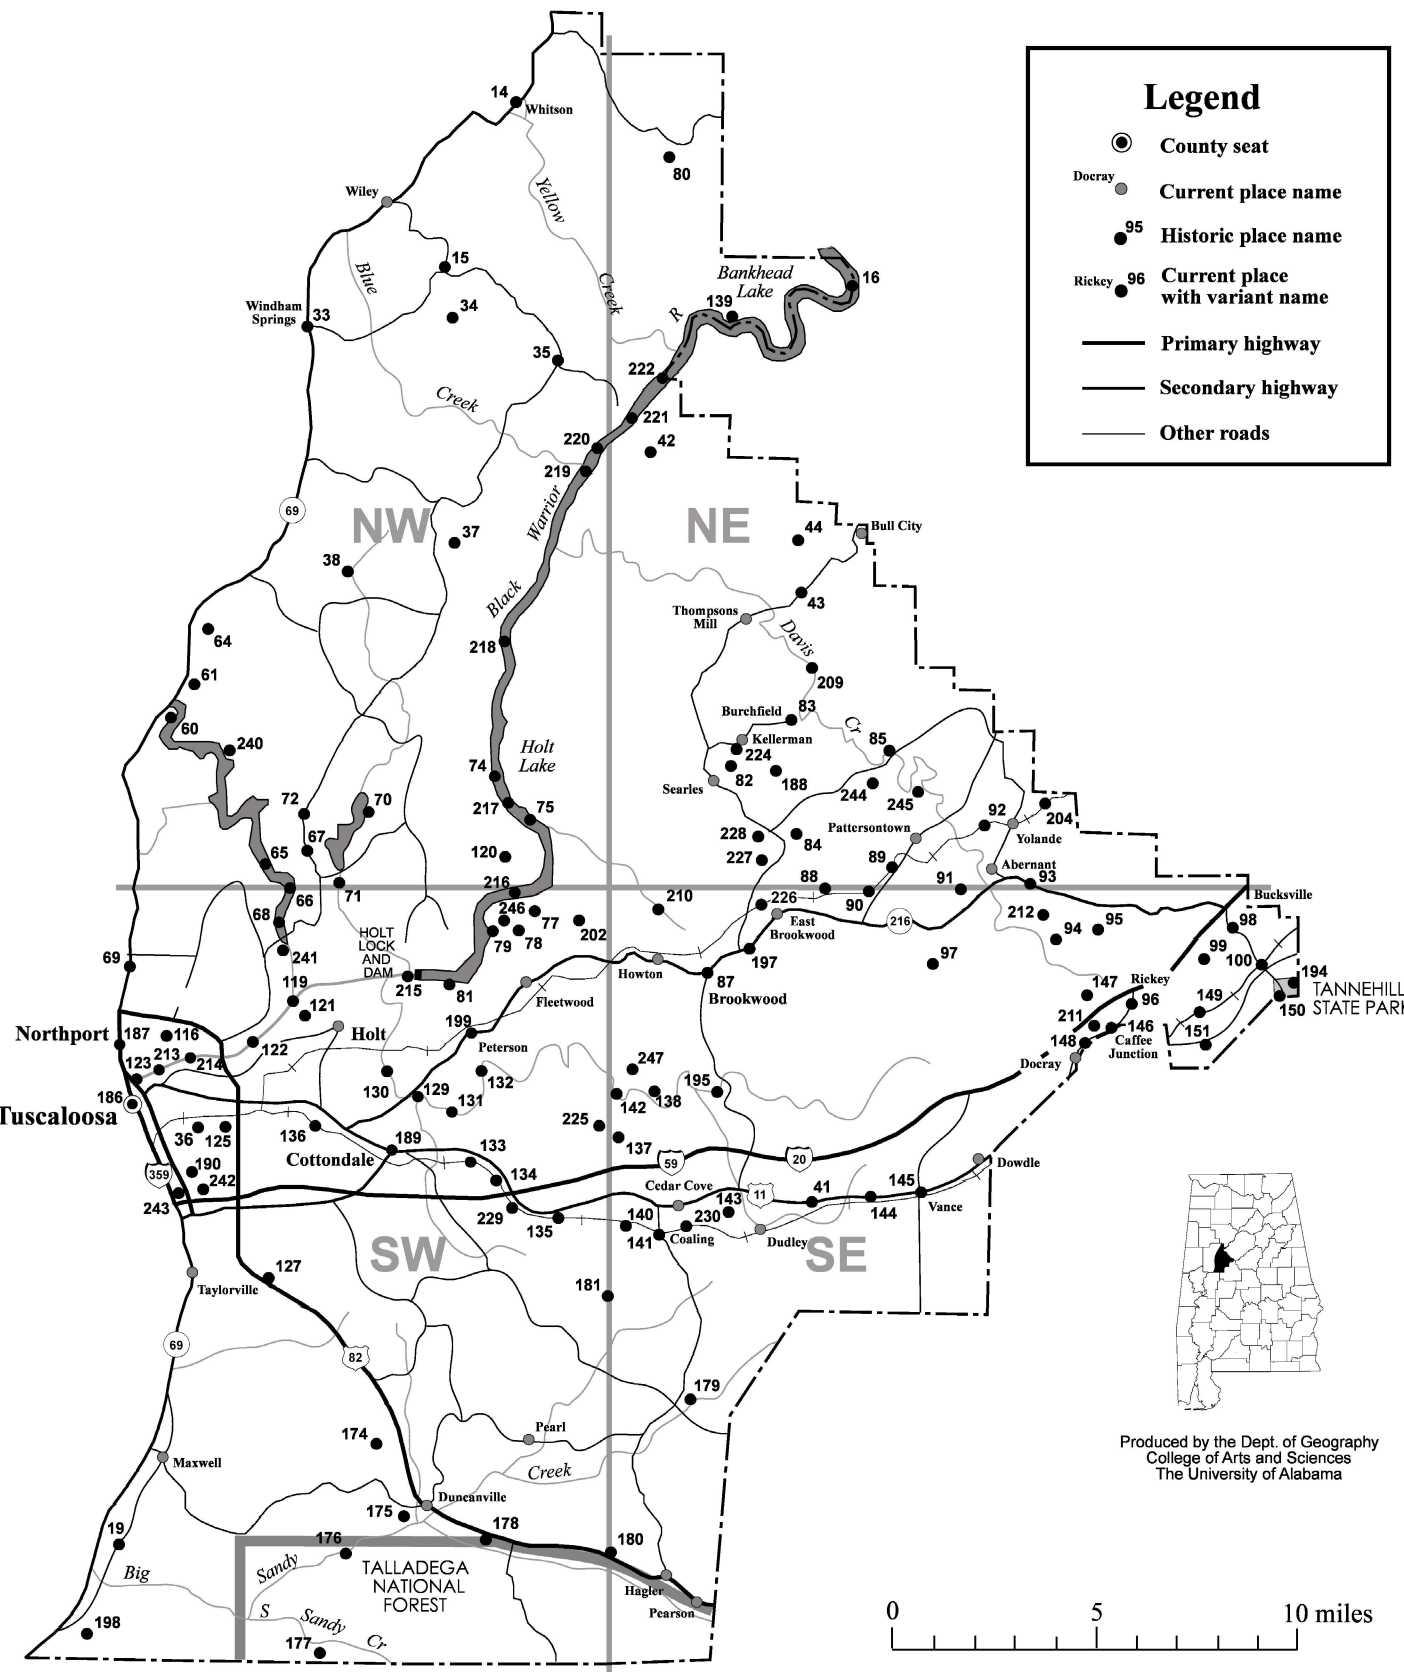

MAP 1 WESTERN TUSCALOOSA COUNTY

TUSCALOOSA County Population

2000	164,875
1990	150,522
1980	137,541
1970	116,029
1960	109,047
1950	94,092
1940	76,036
1930	64,153
1920	53,680
1910	47,559
1900	36,147
1890	30,352
1880	24,957
1870	20,081
1860	23,200
1850	18,056
1840	16,583
1830	13,646
1820	8,229
1818	established

Legend

- County seat
- Current place name
- Historic place name
- Current place with variant name
- Primary highway
- Secondary highway
- Other roads

MAP 2 EASTERN TUSCALOOSA COUNTY

Legend

-  County seat
-  Doctay **Current place name**
-  **95** **Historic place name**
-  Rickey **96** **Current place with variant name**
-  **Primary highway**
-  **Secondary highway**
-  **Other roads**

Produced by the Dept. of Geography
College of Arts and Sciences
The University of Alabama