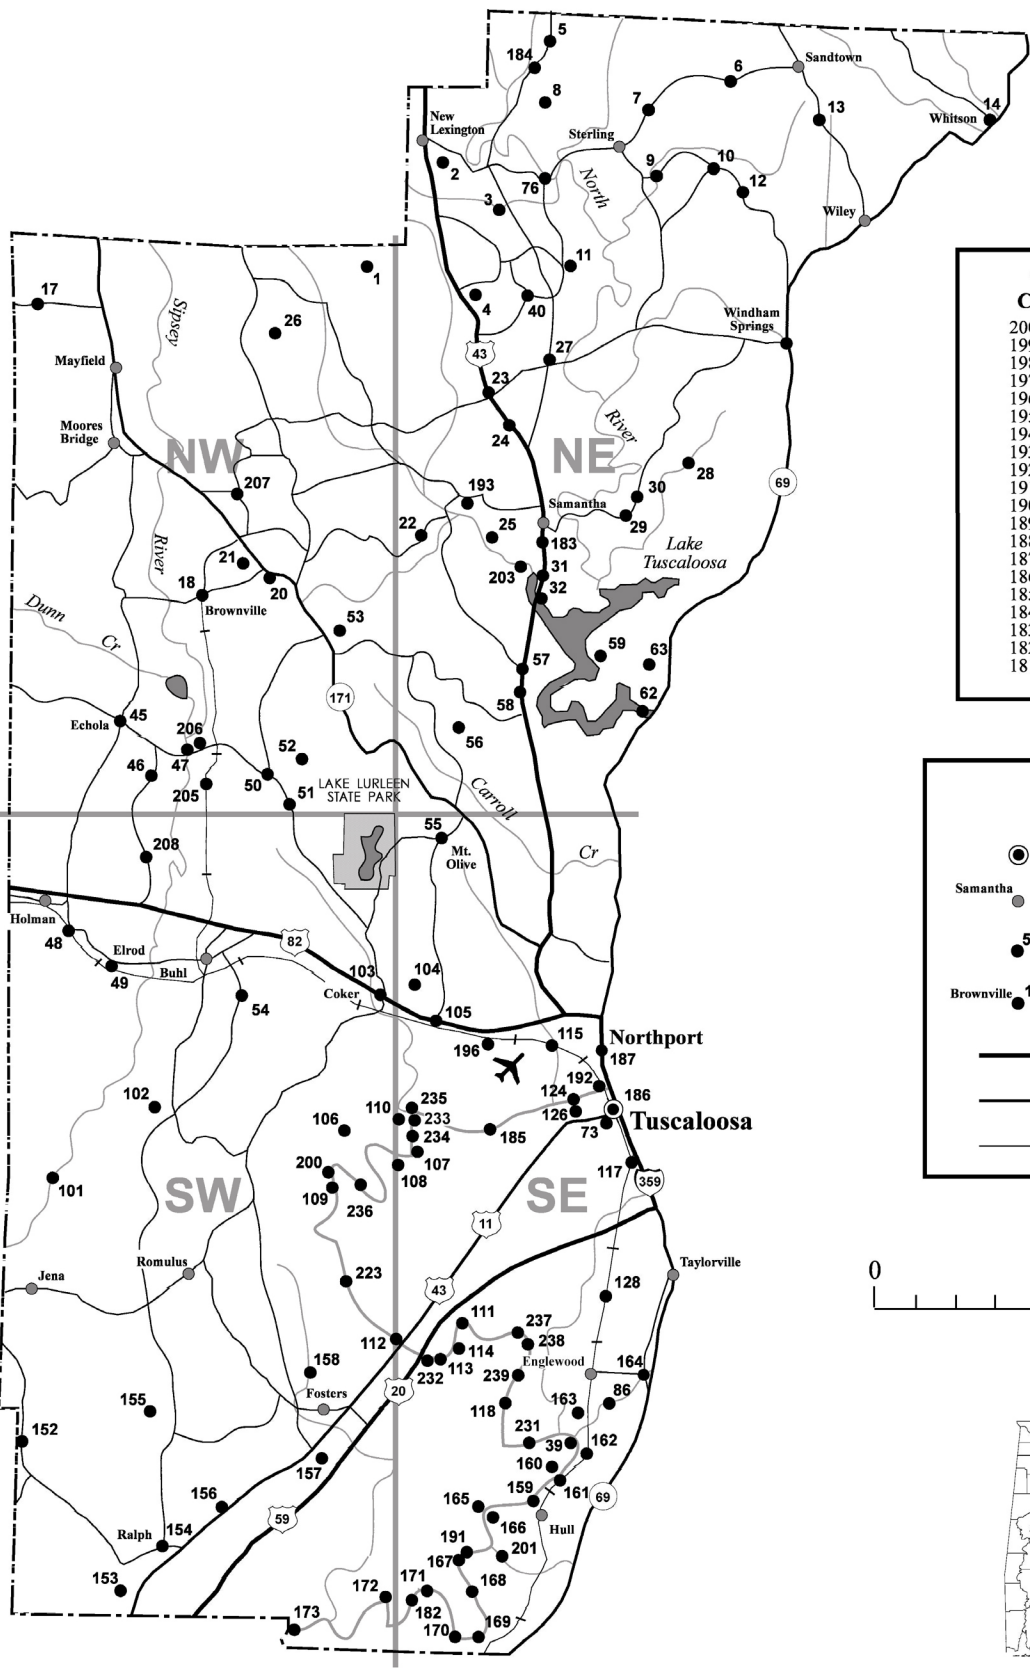

MAP 1 WESTERN TUSCALOOSA COUNTY

TUSCALOOSA County Population

2000	164,875
1990	150,522
1980	137,541
1970	116,029
1960	109,047
1950	94,092
1940	76,036
1930	64,153
1920	53,680
1910	47,559
1900	36,147
1890	30,352
1880	24,957
1870	20,081
1860	23,200
1850	18,056
1840	16,583
1830	13,646
1820	8,229
1818	established

Legend

- County seat
- Current place name
- Historic place name
- Current place with variant name
- Primary highway
- Secondary highway
- Other roads

MAP 2 EASTERN TUSCALOOSA COUNTY

Legend

-  County seat
-  Doctay **Current place name**
-  **95** **Historic place name**
-  Rickey **96** **Current place with variant name**
-  **Primary highway**
-  **Secondary highway**
-  **Other roads**

Produced by the Dept. of Geography
College of Arts and Sciences
The University of Alabama