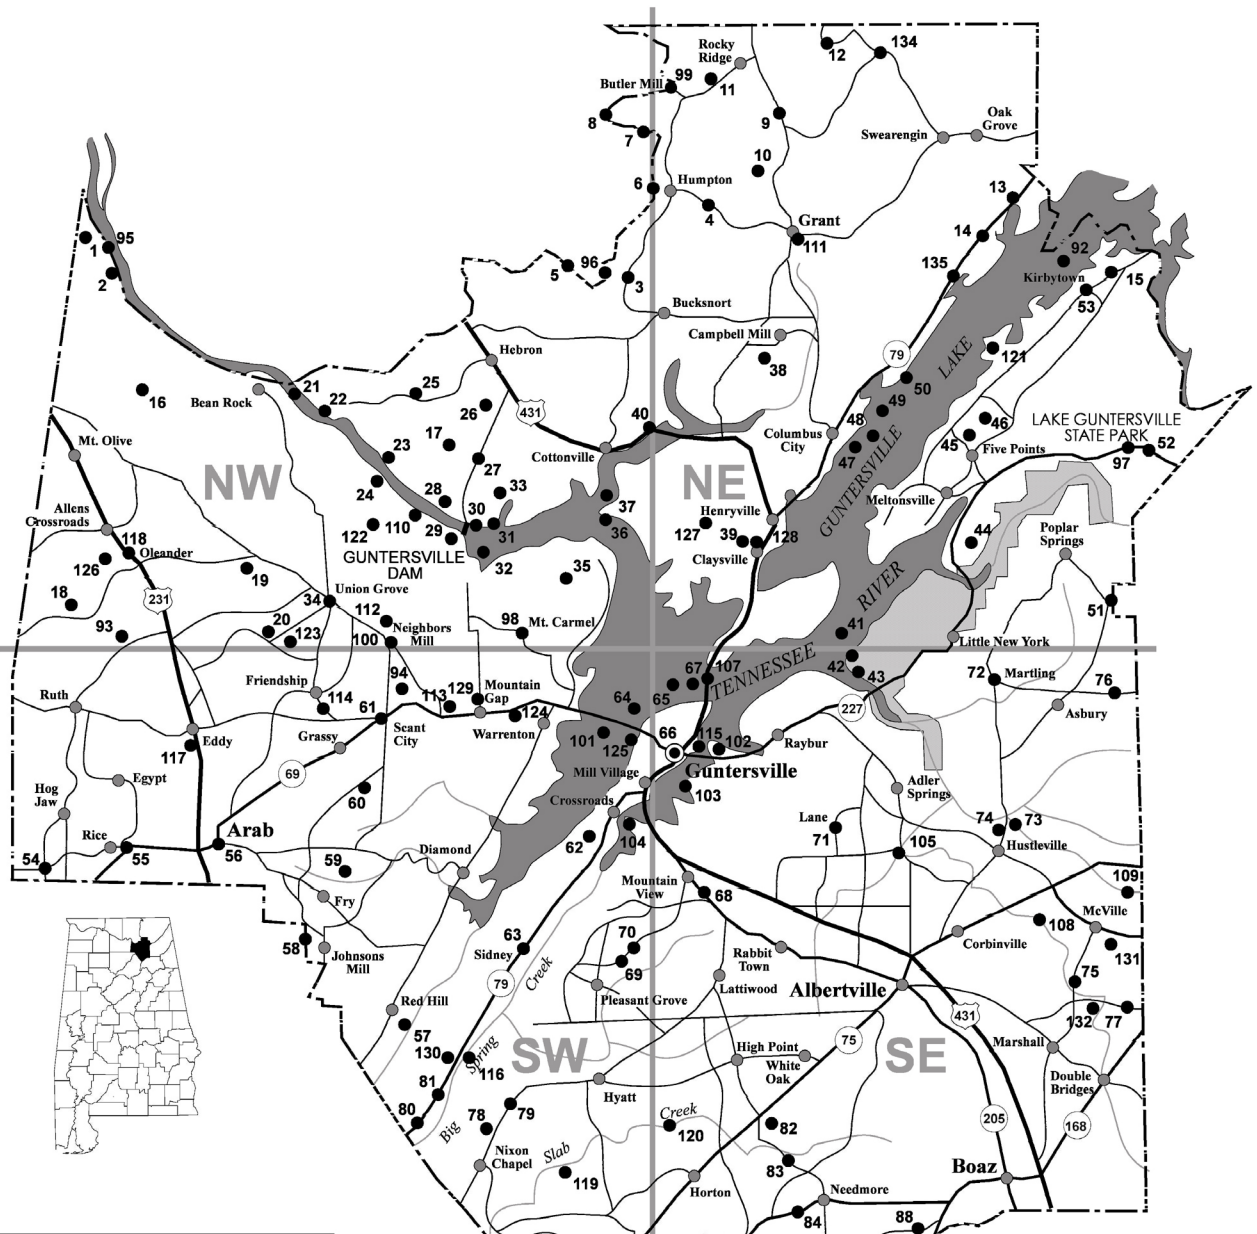

MARSHALL COUNTY

Legend

- ⊙ County seat
- Marshall Current place name
- 75 Historic place name
- Lane 71 Current place with variant name
- Primary highway
- Secondary highway
- Other roads

MARSHALL County Population

2000.....	82,231
1990.....	70,832
1980.....	65,622
1970.....	54,211
1960.....	48,018
1950.....	45,090
1940.....	42,395
1930.....	39,802
1920.....	32,669
1910.....	28,553
1900.....	23,289
1890.....	18,935
1880.....	14,585
1870.....	9,871
1860.....	11,472
1850.....	8,846
1840.....	7,553
1836.....	established