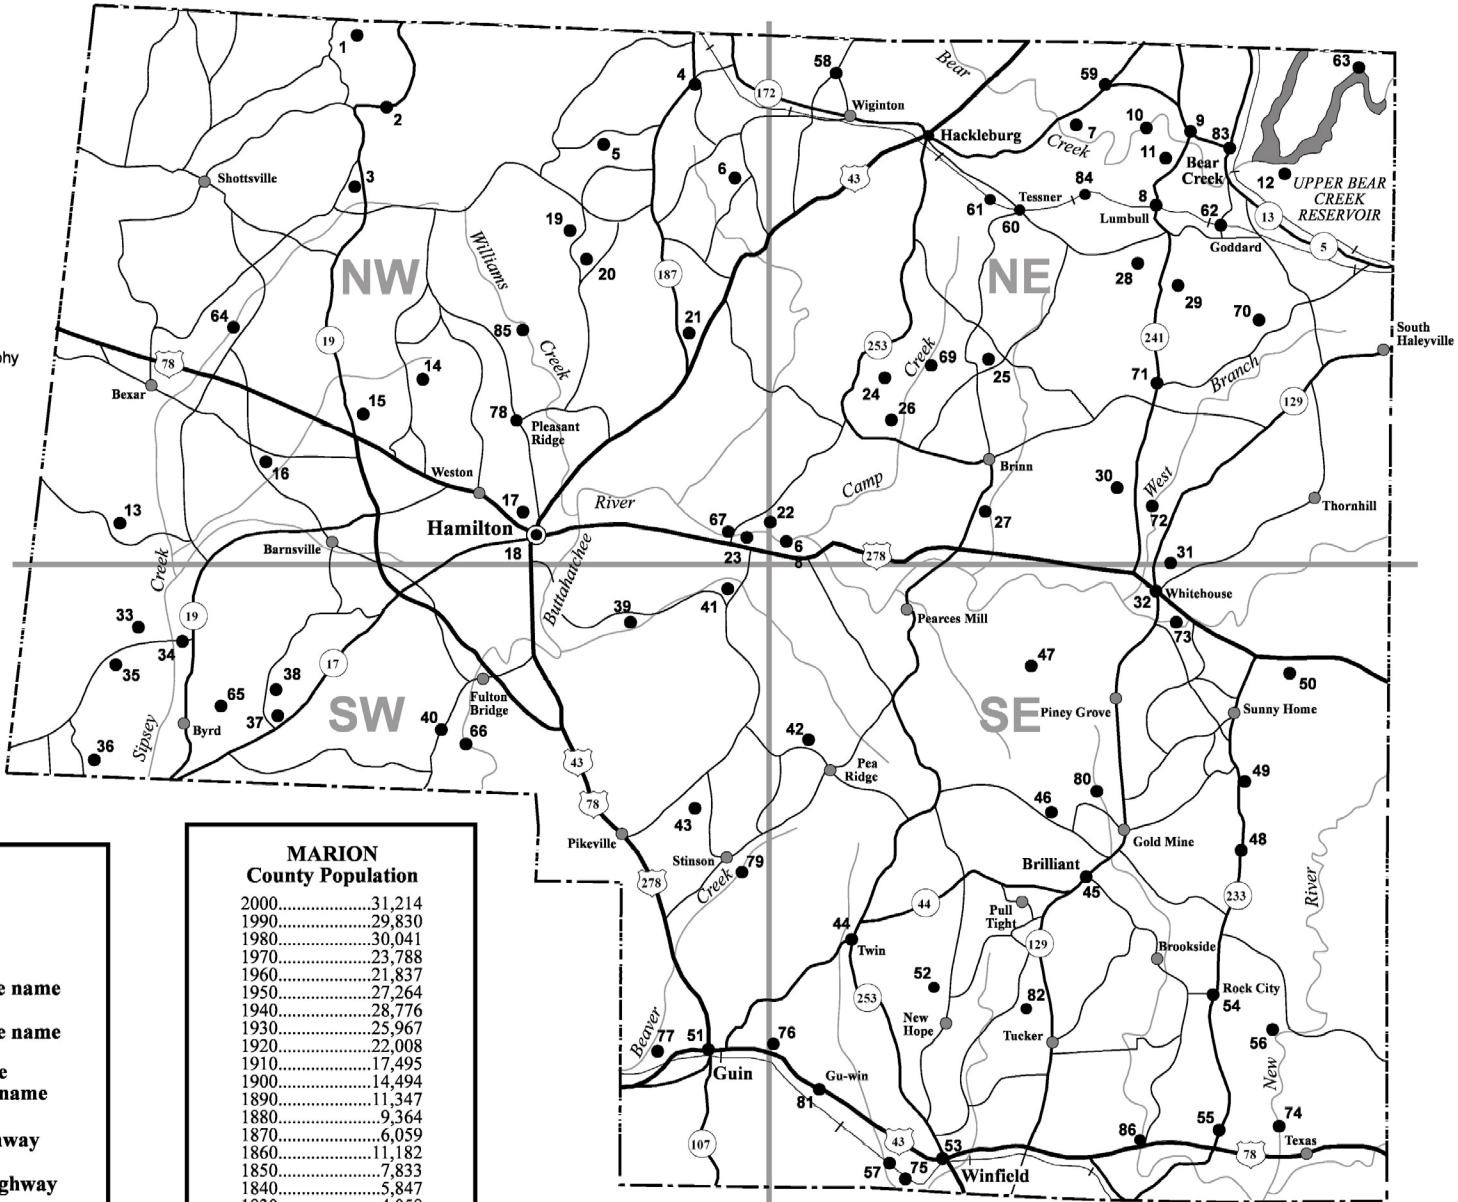

MARION COUNTY

Produced by the Dept. of Geography
College of Arts and Sciences
The University of Alabama

Legend

- County seat
- Current place name
- 13 Historic place name
- 32 Current place with variant name
- Primary highway
- Secondary highway
- Other roads

MARION County Population

2000.....	31,214
1990.....	29,830
1980.....	30,041
1970.....	23,788
1960.....	21,837
1950.....	27,264
1940.....	28,776
1930.....	25,967
1920.....	22,008
1910.....	17,495
1900.....	14,494
1890.....	11,347
1880.....	9,364
1870.....	6,059
1860.....	11,182
1850.....	7,833
1840.....	5,847
1830.....	4,058
1818.....	established