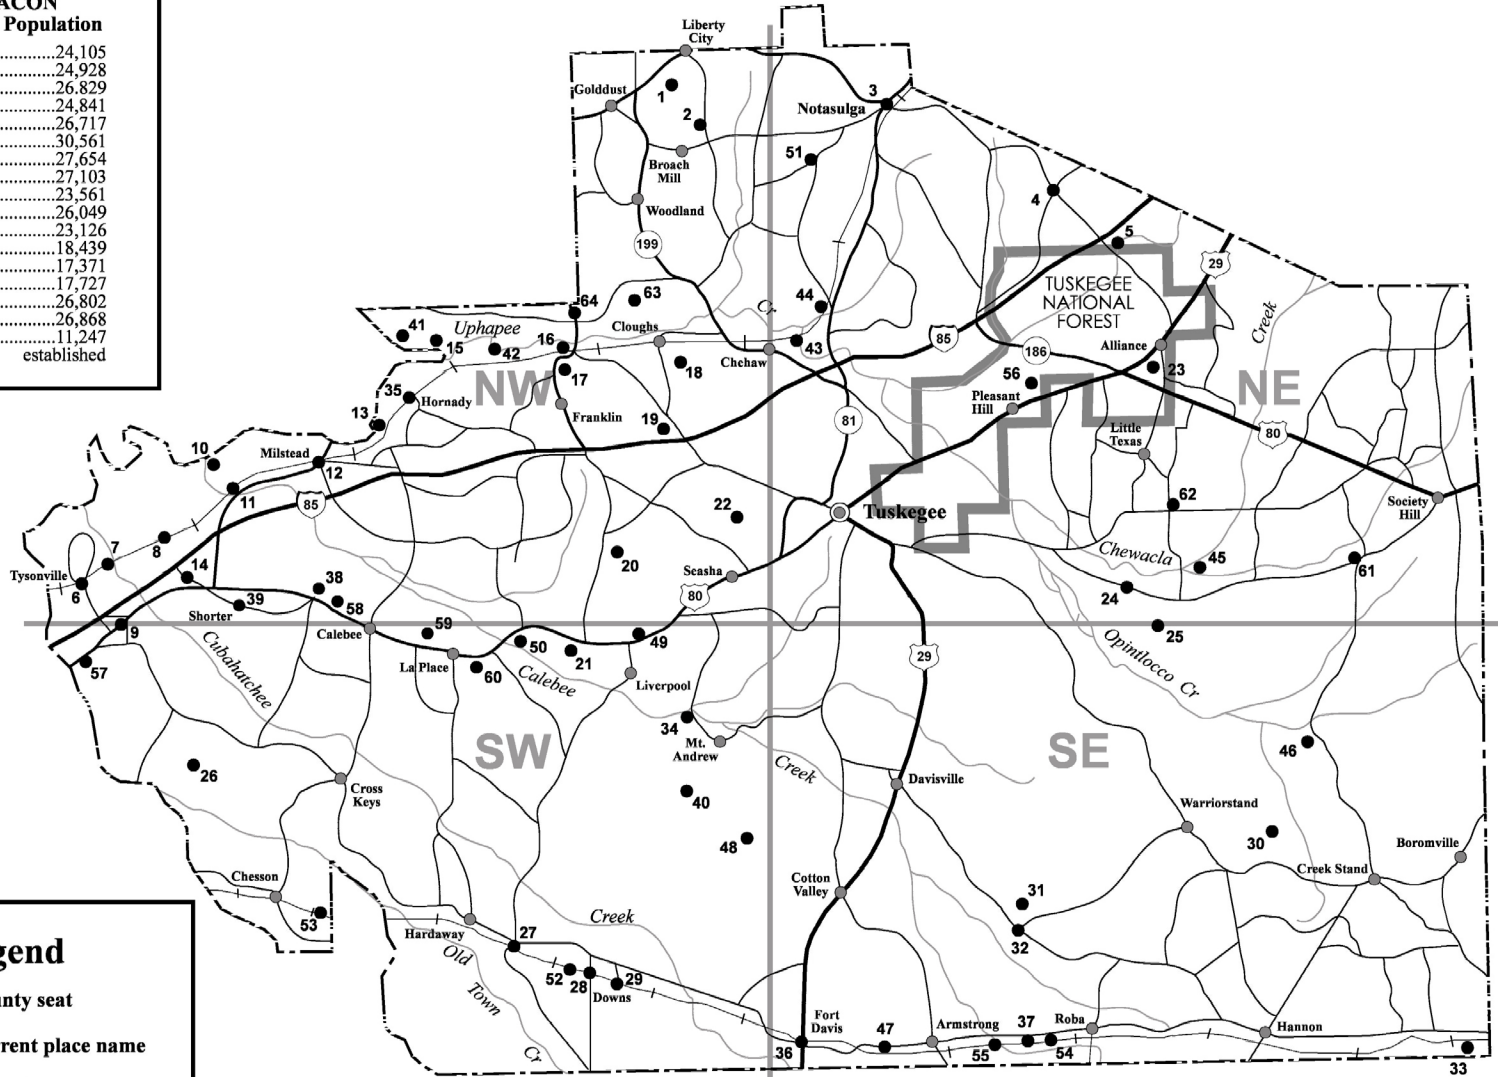

MACON COUNTY

MACON

County Population

2000.....	24,105
1990.....	24,928
1980.....	26,829
1970.....	24,841
1960.....	26,717
1950.....	30,561
1940.....	27,654
1930.....	27,103
1920.....	23,561
1910.....	26,049
1900.....	23,126
1890.....	18,439
1880.....	17,371
1870.....	17,727
1860.....	26,802
1850.....	26,868
1840.....	11,247
1832.....	established

Legend

- County seat
- Current place name
- Historic place name
- Current place with variant name
- Primary highway
- Secondary highway
- Other roads

0 5 10 miles

Produced by the Dept of Geography
College of Arts and Sciences
The University of Alabama