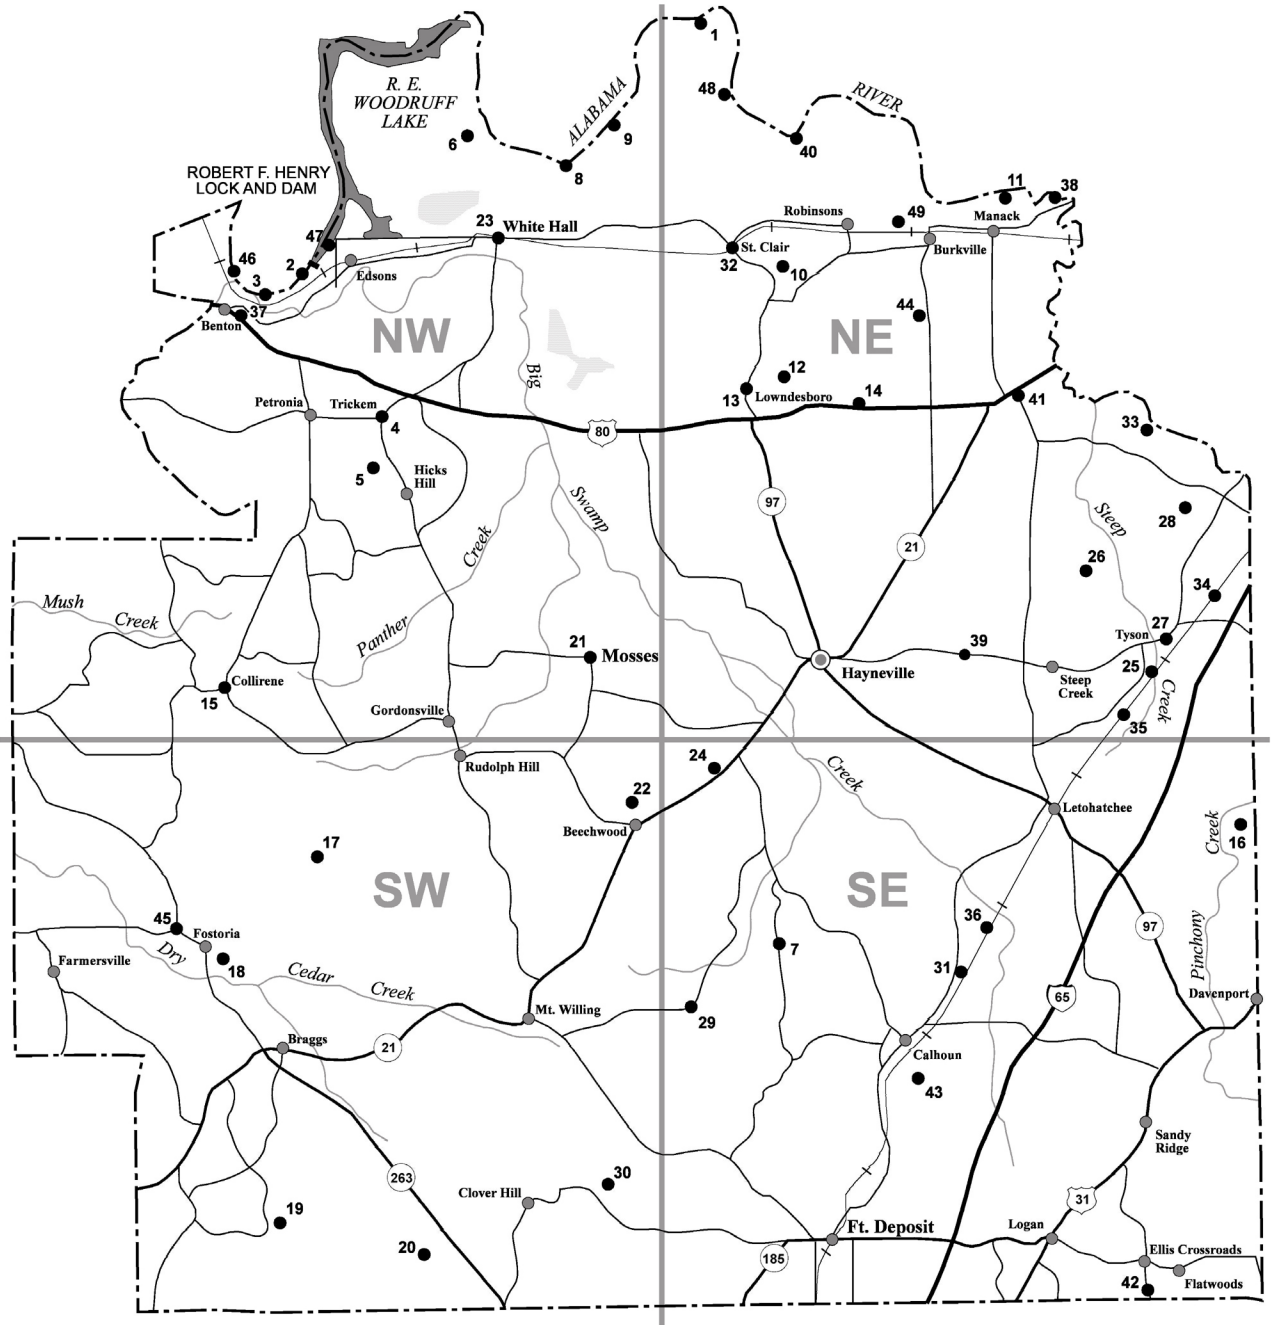

LOWNDES COUNTY

Produced by the Dept. of Geography  
College of Arts and Sciences  
The University of Alabama

**LOWNDES County Population**

2000.....	13,473
1990.....	12,658
1980.....	13,253
1970.....	12,897
1960.....	15,417
1950.....	18,018
1940.....	22,661
1930.....	22,878
1920.....	25,406
1910.....	31,894
1900.....	35,651
1890.....	31,550
1880.....	31,176
1870.....	25,719
1860.....	27,716
1850.....	21,915
1840.....	19,539
1830.....	9,410
1830	established

**Legend**

- County seat
- Current place name
- Historic place name
- Current place with variant name
- Primary highway
- Secondary highway
- Other roads