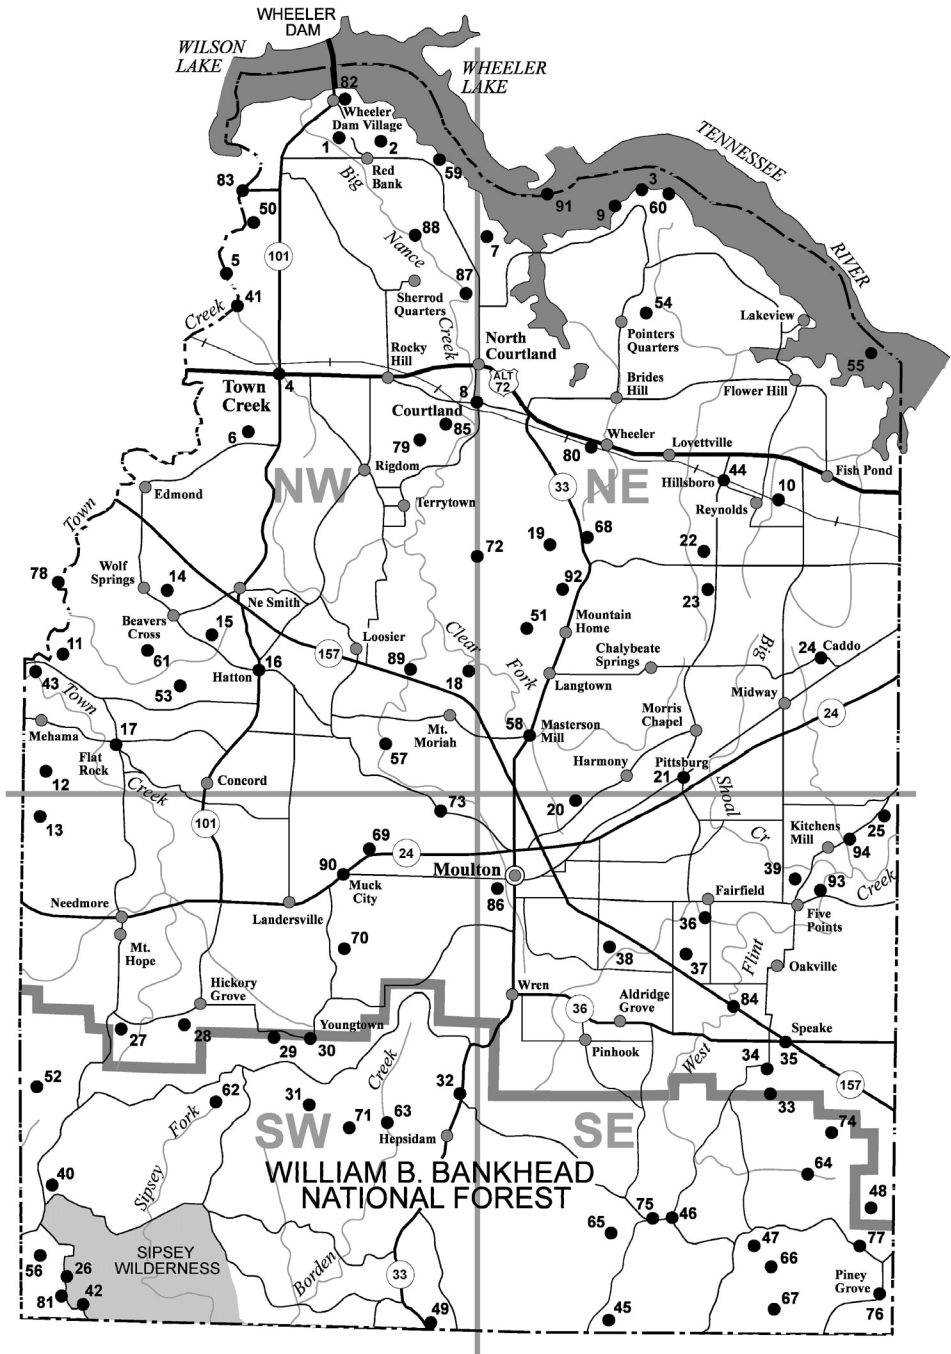

# LAWRENCE COUNTY

## Legend

- ⊙ County seat
- Mt. Hope ● Current place name
- <sup>26</sup> Historic place name
- <sup>30</sup> Current place with variant name
- Primary highway
- Secondary highway
- Other roads

## LAWRENCE County Population

2000.....	34,803
1990.....	31,513
1980.....	30,170
1970.....	27,281
1960.....	24,501
1950.....	27,128
1940.....	27,880
1930.....	26,942
1920.....	24,307
1910.....	21,984
1900.....	20,124
1890.....	20,725
1880.....	21,392
1870.....	16,658
1860.....	13,975
1850.....	15,258
1840.....	13,313
1830.....	14,984
1820.....	8,652
1818.....	established