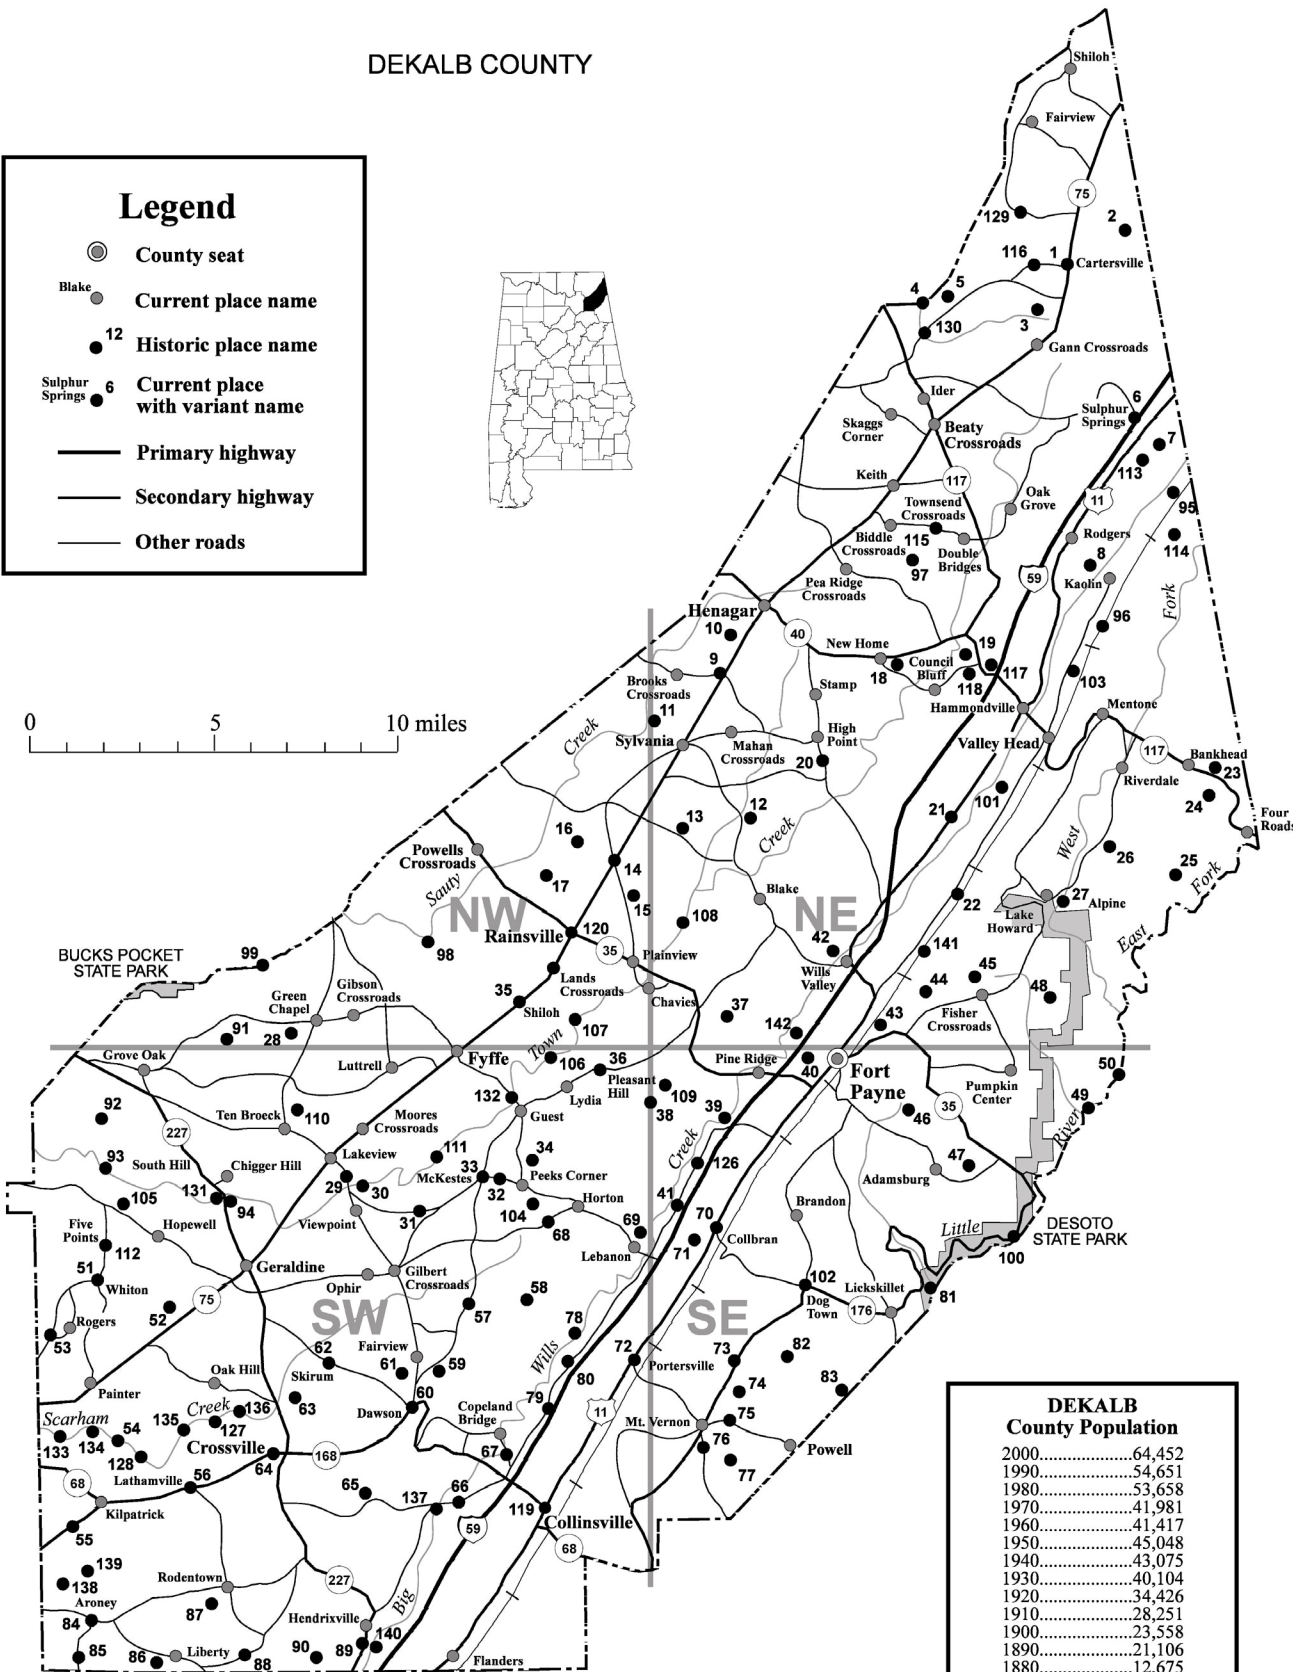

DEKALB COUNTY

Legend

-  County seat
-  Blake Current place name
-  12 Historic place name
-  Sulphur Springs 6 Current place with variant name
-  Primary highway
-  Secondary highway
-  Other roads

0 5 10 miles

DEKALB County Population

2000	64,452
1990	54,651
1980	53,658
1970	41,981
1960	41,417
1950	45,048
1940	43,075
1930	40,104
1920	34,426
1910	28,251
1900	23,558
1890	21,106
1880	12,675
1870	7,126
1860	10,705
1850	8,245
1840	5,929
1836	established