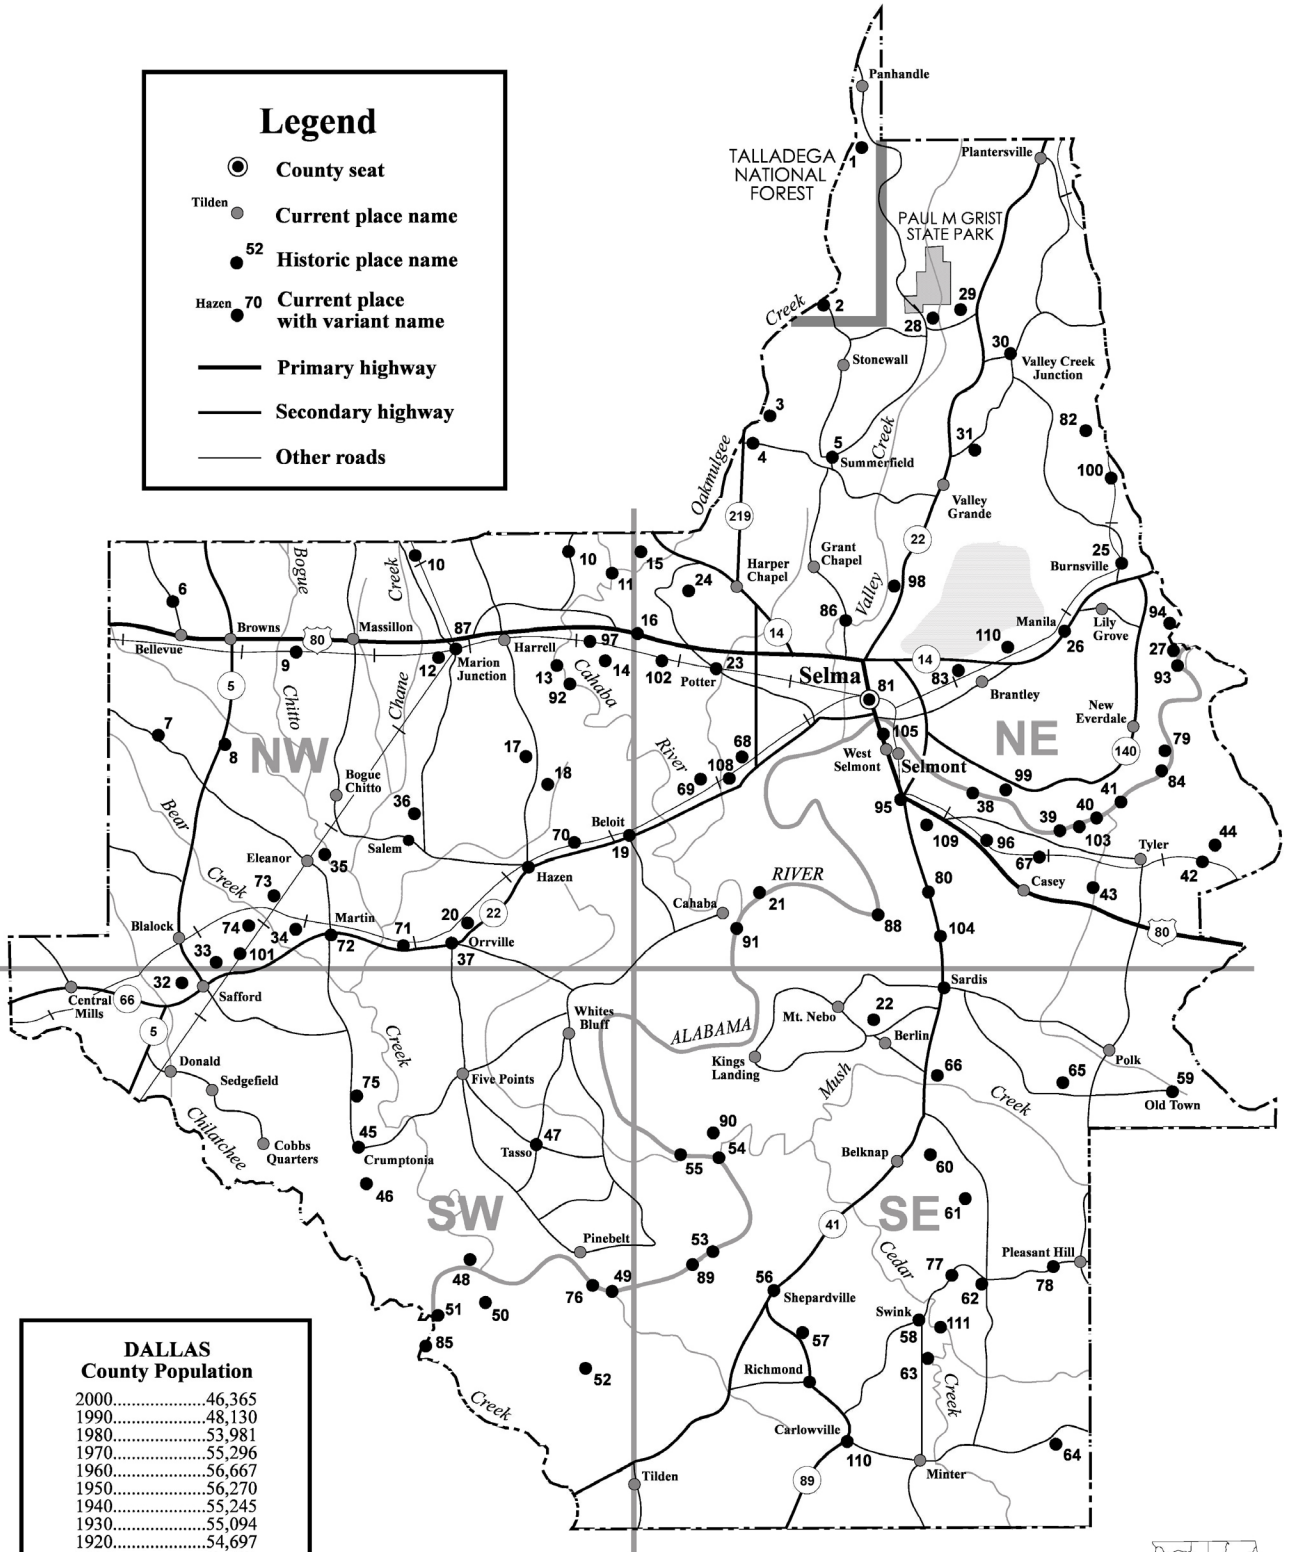

DALLAS COUNTY

Legend

-  County seat
-  Tilden **Current place name**
-  52 **Historic place name**
-  Hazen 70 **Current place with variant name**
-  **Primary highway**
-  **Secondary highway**
-  **Other roads**

DALLAS County Population

2000.....	46,365
1990.....	48,130
1980.....	53,981
1970.....	55,296
1960.....	56,667
1950.....	56,270
1940.....	55,245
1930.....	55,094
1920.....	54,697
1910.....	53,401
1900.....	54,657
1890.....	49,350
1880.....	48,433
1870.....	40,705
1860.....	33,625
1850.....	29,727
1840.....	25,199
1830.....	14,017
1820.....	6,003
1818	established

Produced by the Dept. of Geography
College of Arts and Sciences
The University of Alabama