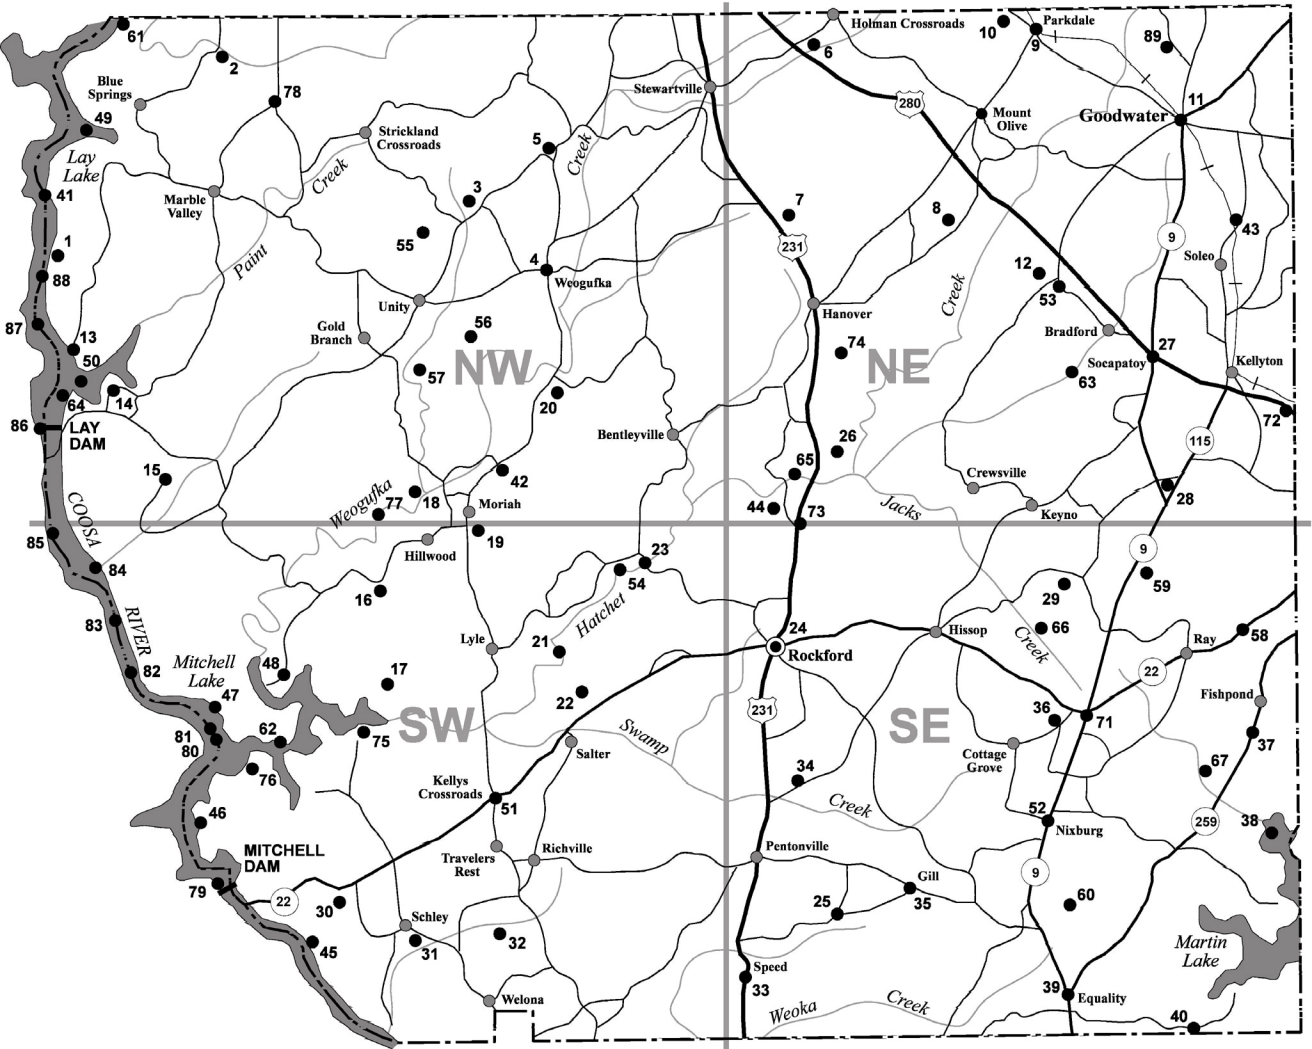

COOSA COUNTY

Legend

- County seat
- Richville ● Current place name
- 30 Historic place name
- Speed ● 33 Current place with variant name
- Primary highway
- Secondary highway
- Other roads

Produced by the Dept. of Geography
College of Arts and Sciences
The University of Alabama

COOSA County Population

2000.....	12,202
1990.....	11,063
1980.....	11,377
1970.....	10,662
1960.....	10,726
1950.....	11,766
1940.....	13,460
1930.....	12,460
1920.....	14,839
1910.....	16,634
1900.....	16,144
1890.....	15,906
1880.....	15,113
1870.....	11,945
1860.....	19,273
1850.....	14,543
1840.....	6,995
1832.....	established