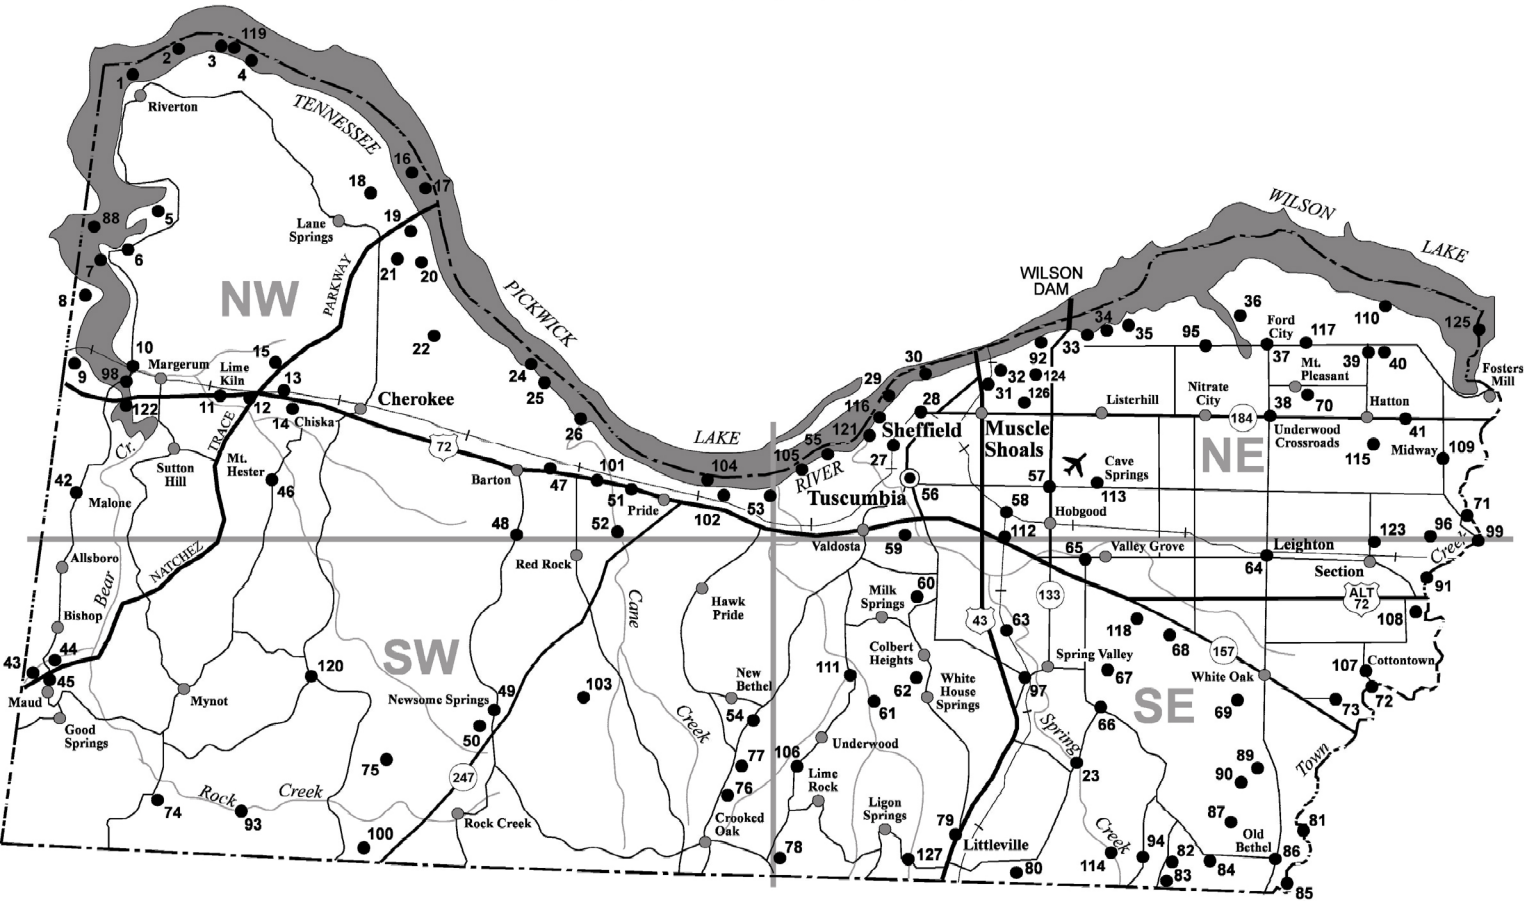

COLBERT COUNTY

Legend

- County seat
- Barton Current place name
- 58 Historic place name
- Hobgood 57 Current place with variant name
- Primary highway
- Secondary highway
- Other roads

COLBERT County Population

| | |
|------|-------------|
| 2000 | 54,984 |
| 1990 | 51,666 |
| 1980 | 54,519 |
| 1970 | 49,632 |
| 1960 | 46,506 |
| 1950 | 39,561 |
| 1940 | 34,093 |
| 1930 | 29,860 |
| 1920 | 31,997 |
| 1910 | 24,802 |
| 1900 | 22,341 |
| 1890 | 20,189 |
| 1880 | 16,153 |
| 1870 | 12,537 |
| 1867 | established |