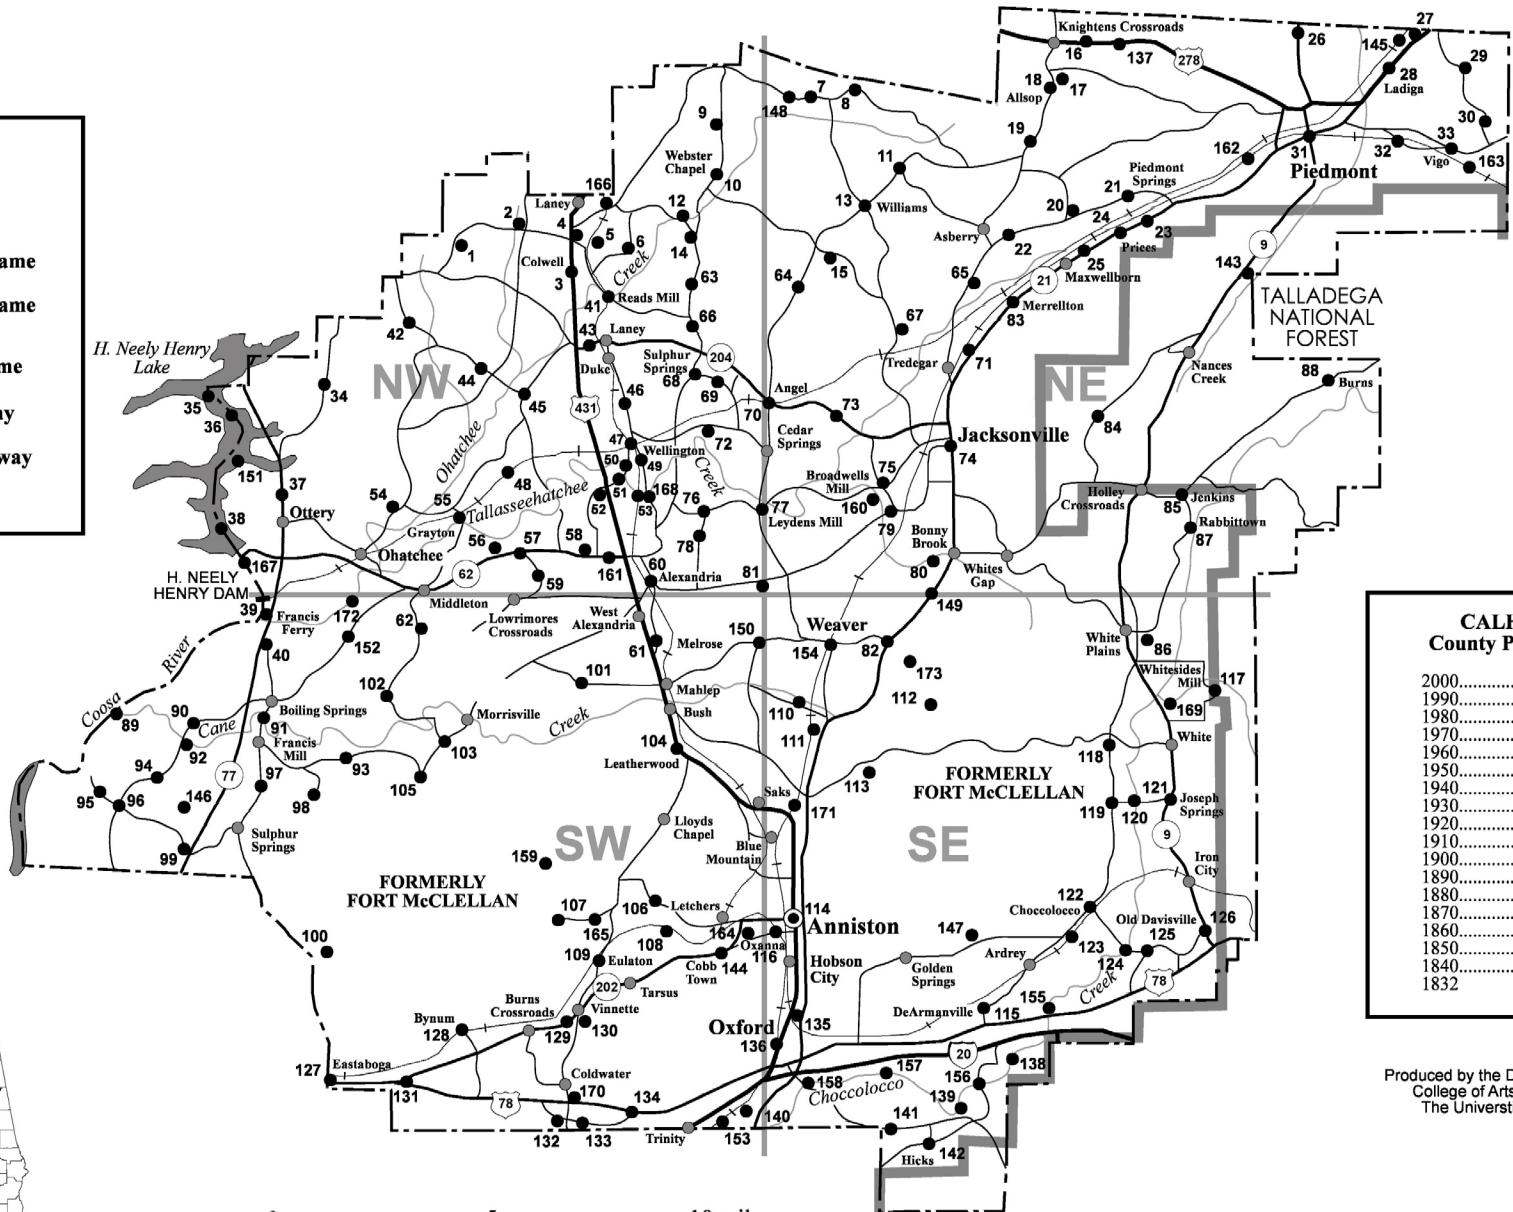

CALHOUN COUNTY

Legend

- County seat
- Ottery
- Current place name
- ³⁴ Historic place name
- ²⁴ Current place with variant name
- Primary highway
- Secondary highway
- Other roads

CALHOUN County Population

2000.....	112,249
1990.....	116,034
1980.....	119,761
1970.....	103,092
1960.....	95,878
1950.....	79,539
1940.....	63,319
1930.....	55,611
1920.....	47,822
1910.....	39,115
1900.....	34,874
1890.....	33,835
1880.....	19,591
1870.....	13,980
1860.....	21,539
1850.....	17,163
1840.....	14,260
1832.....	established

Produced by the Dept. of Geography
College of Arts and Sciences
The University of Alabama