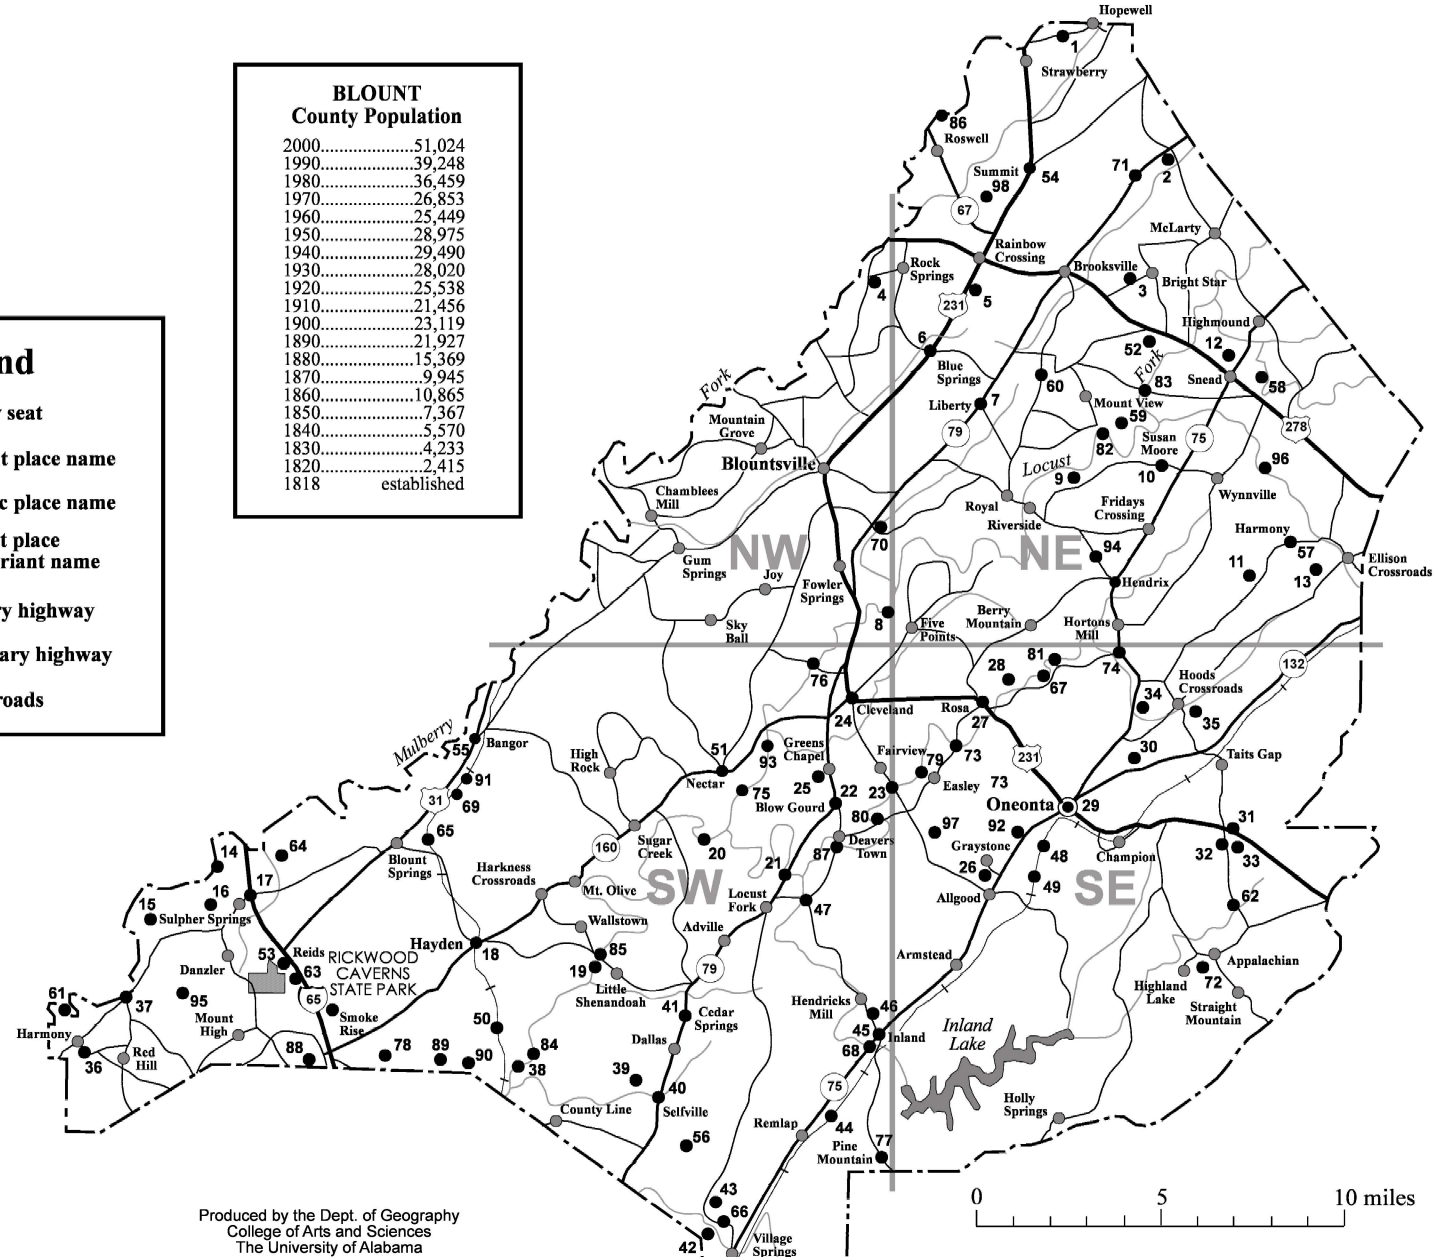

BLOUNT COUNTY

BLOUNT County Population	
2000.....	51,024
1990.....	39,248
1980.....	36,459
1970.....	26,853
1960.....	25,449
1950.....	28,975
1940.....	29,490
1930.....	28,020
1920.....	25,538
1910.....	21,456
1900.....	23,119
1890.....	21,927
1880.....	15,369
1870.....	9,945
1860.....	10,865
1850.....	7,367
1840.....	5,570
1830.....	4,233
1820.....	2,415
1818.....	established

Legend

- County seat
- Summit Current place name
- 31 Historic place name
- Sned 12 Current place with variant name
- Primary highway
- Secondary highway
- Other roads

Produced by the Dept. of Geography
College of Arts and Sciences
The University of Alabama