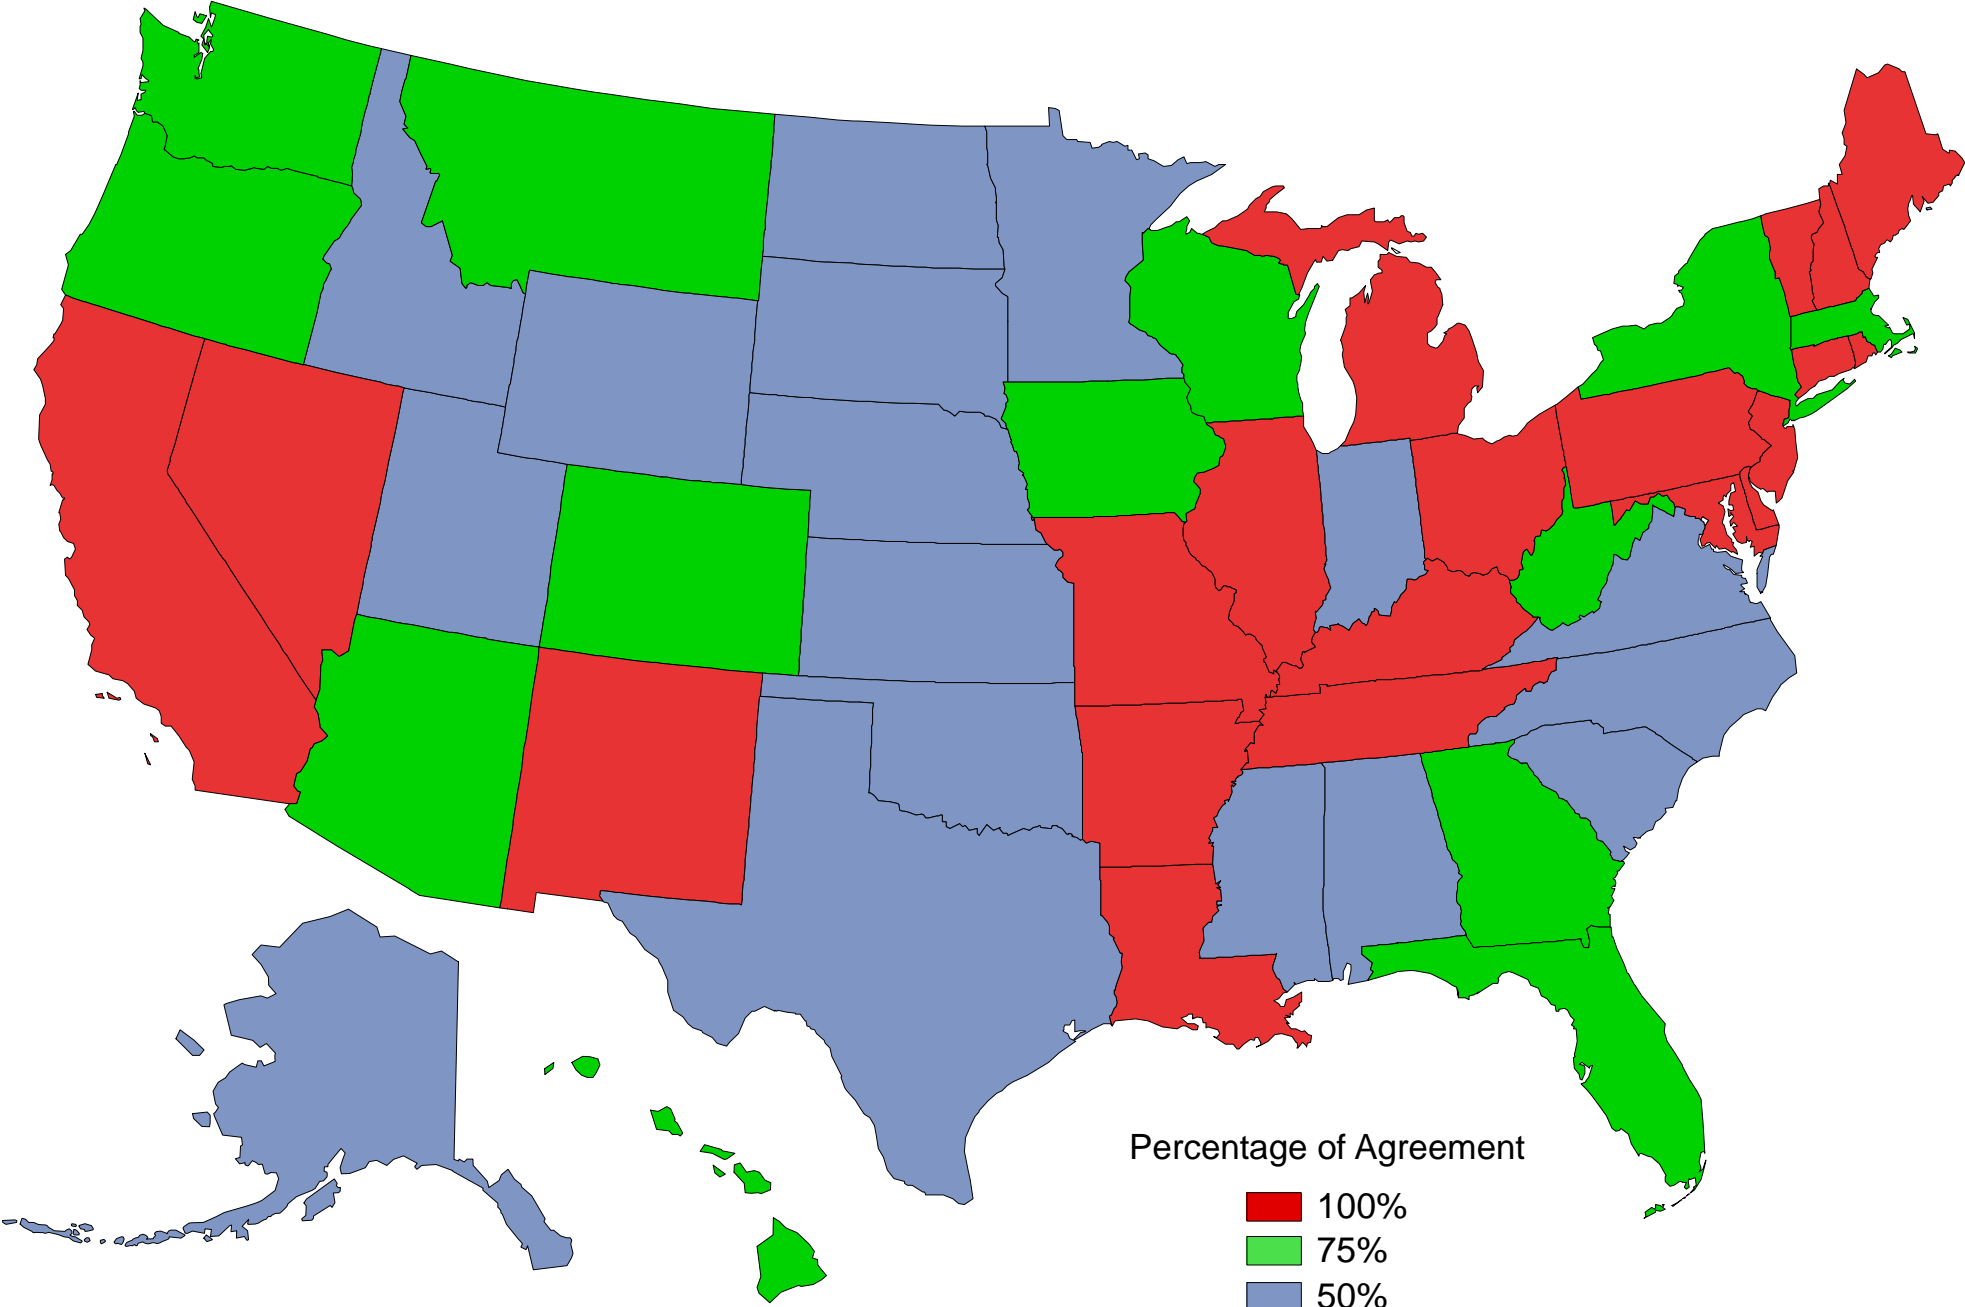

State Vote Agreement with Presidential Elections, 1984 - 1996

Percentage of Agreement

- 100%
- 75%
- 50%