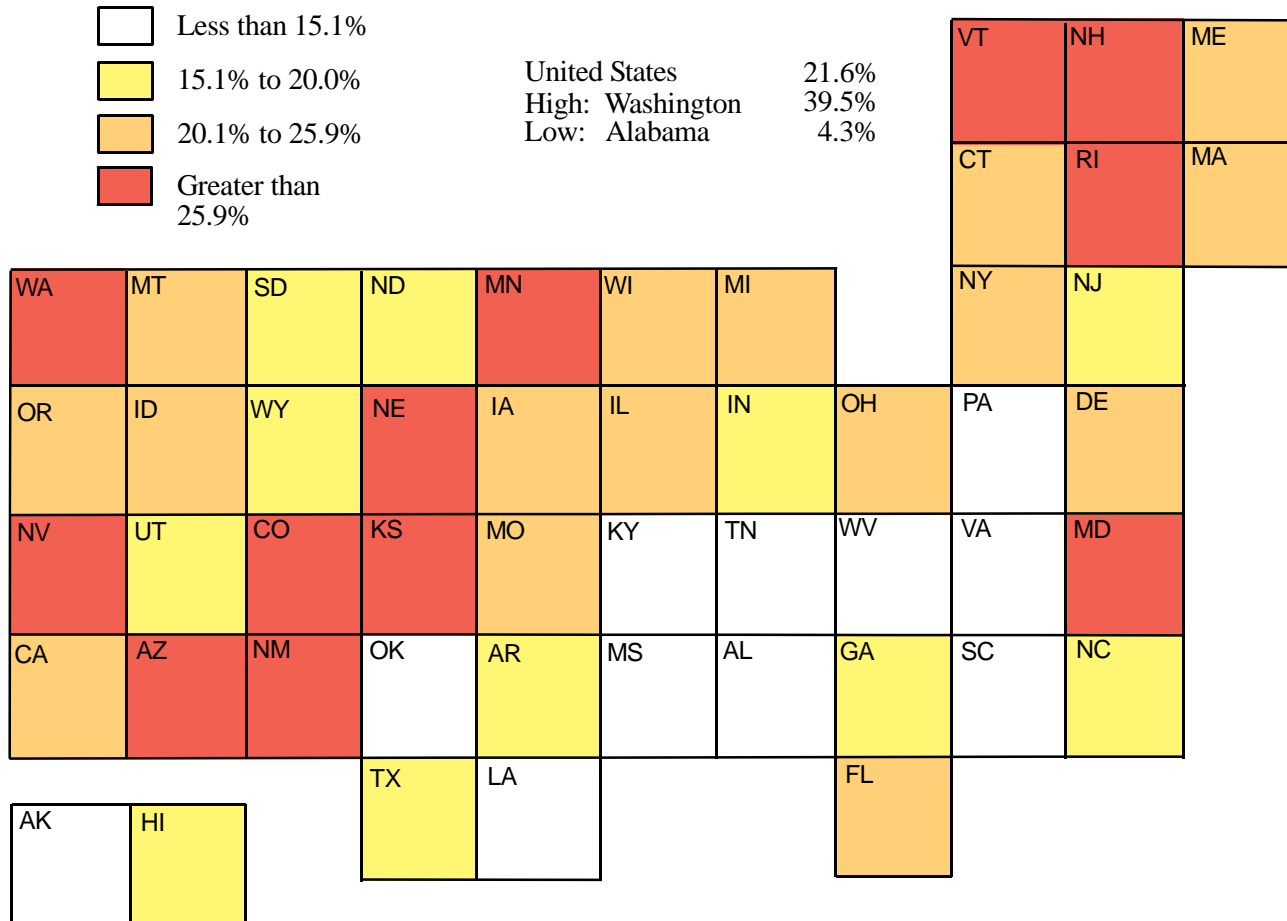

Percent of State Legislators Which are Women, 1998

SOURCE: Compiled from data available from the Center for the American Woman and Politics, Rutgers University.