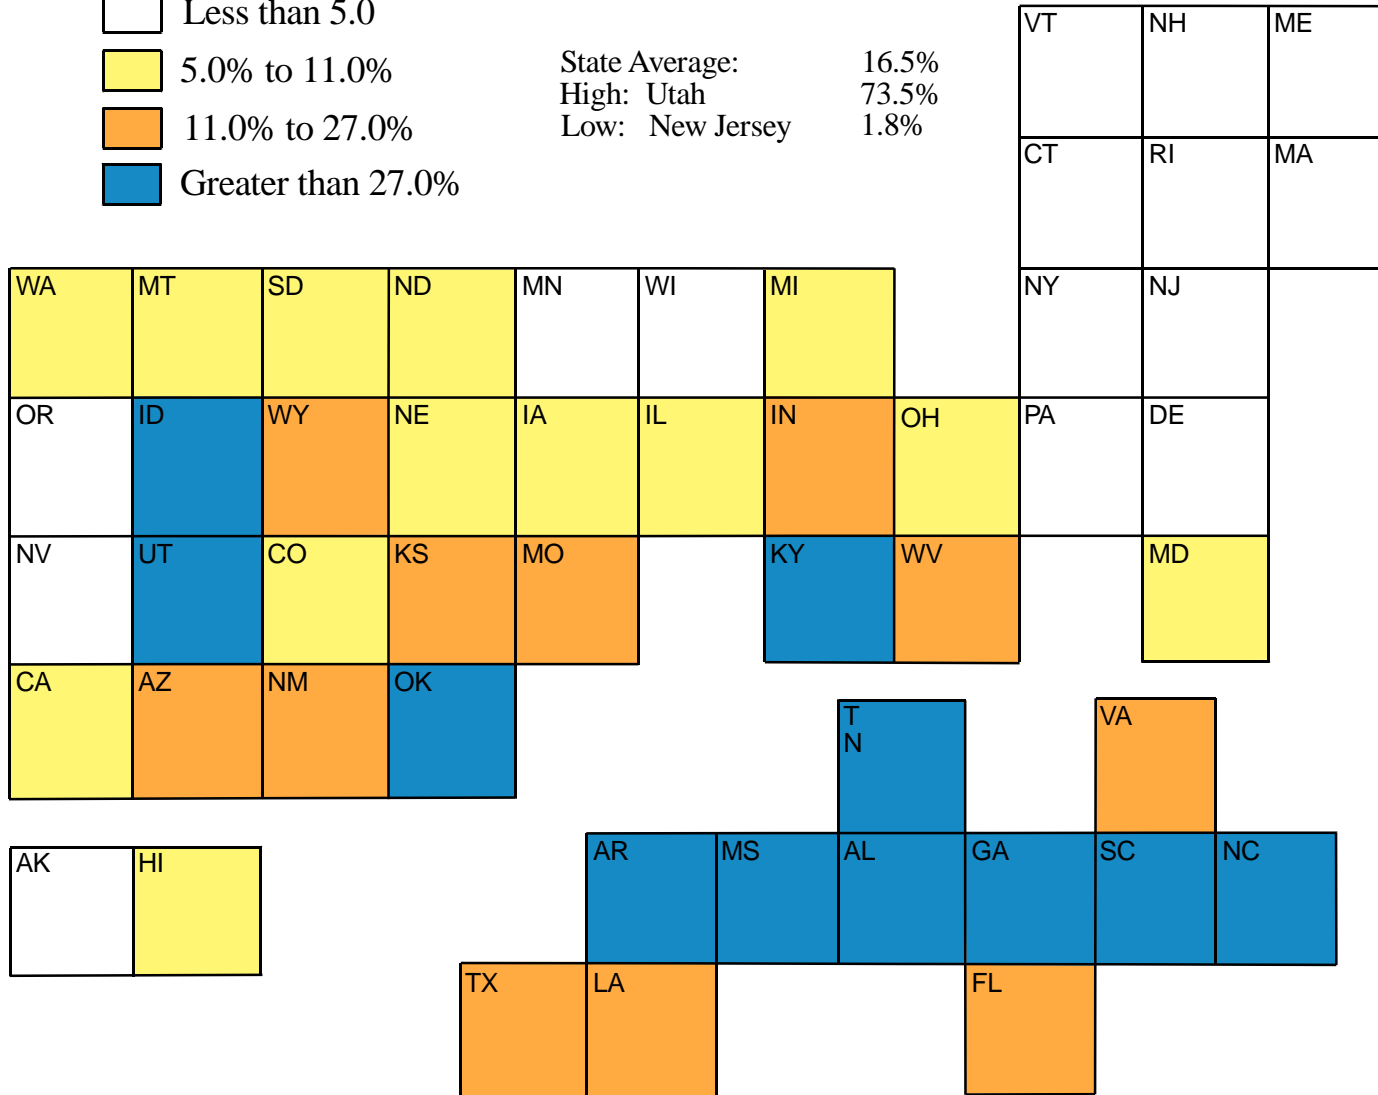

# Percent of Population Adhering to Conservative Christian Denominations, 1990

State Average: 16.5%  
 High: Utah 73.5%  
 Low: New Jersey 1.8%

SOURCE: Compiled from data available in Bradley, et al., 1992.