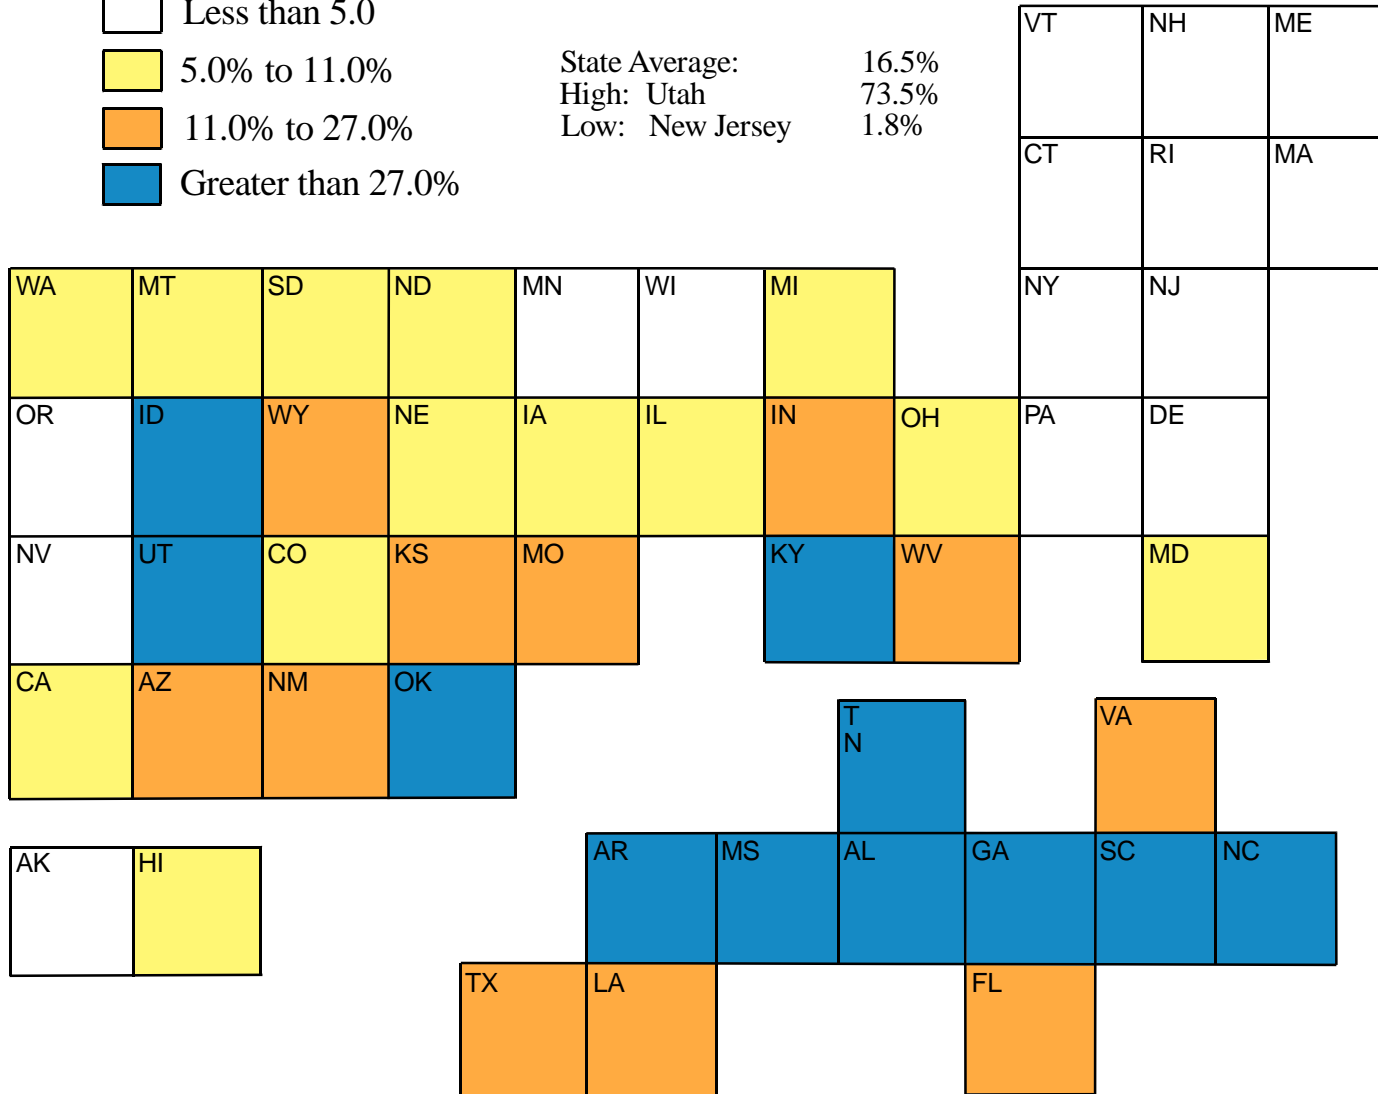

Percent of Population Adhering to Conservative Christian Denominations, 1990

State Average: 16.5%
 High: Utah 73.5%
 Low: New Jersey 1.8%

SOURCE: Compiled from data available in Bradley, et al., 1992.