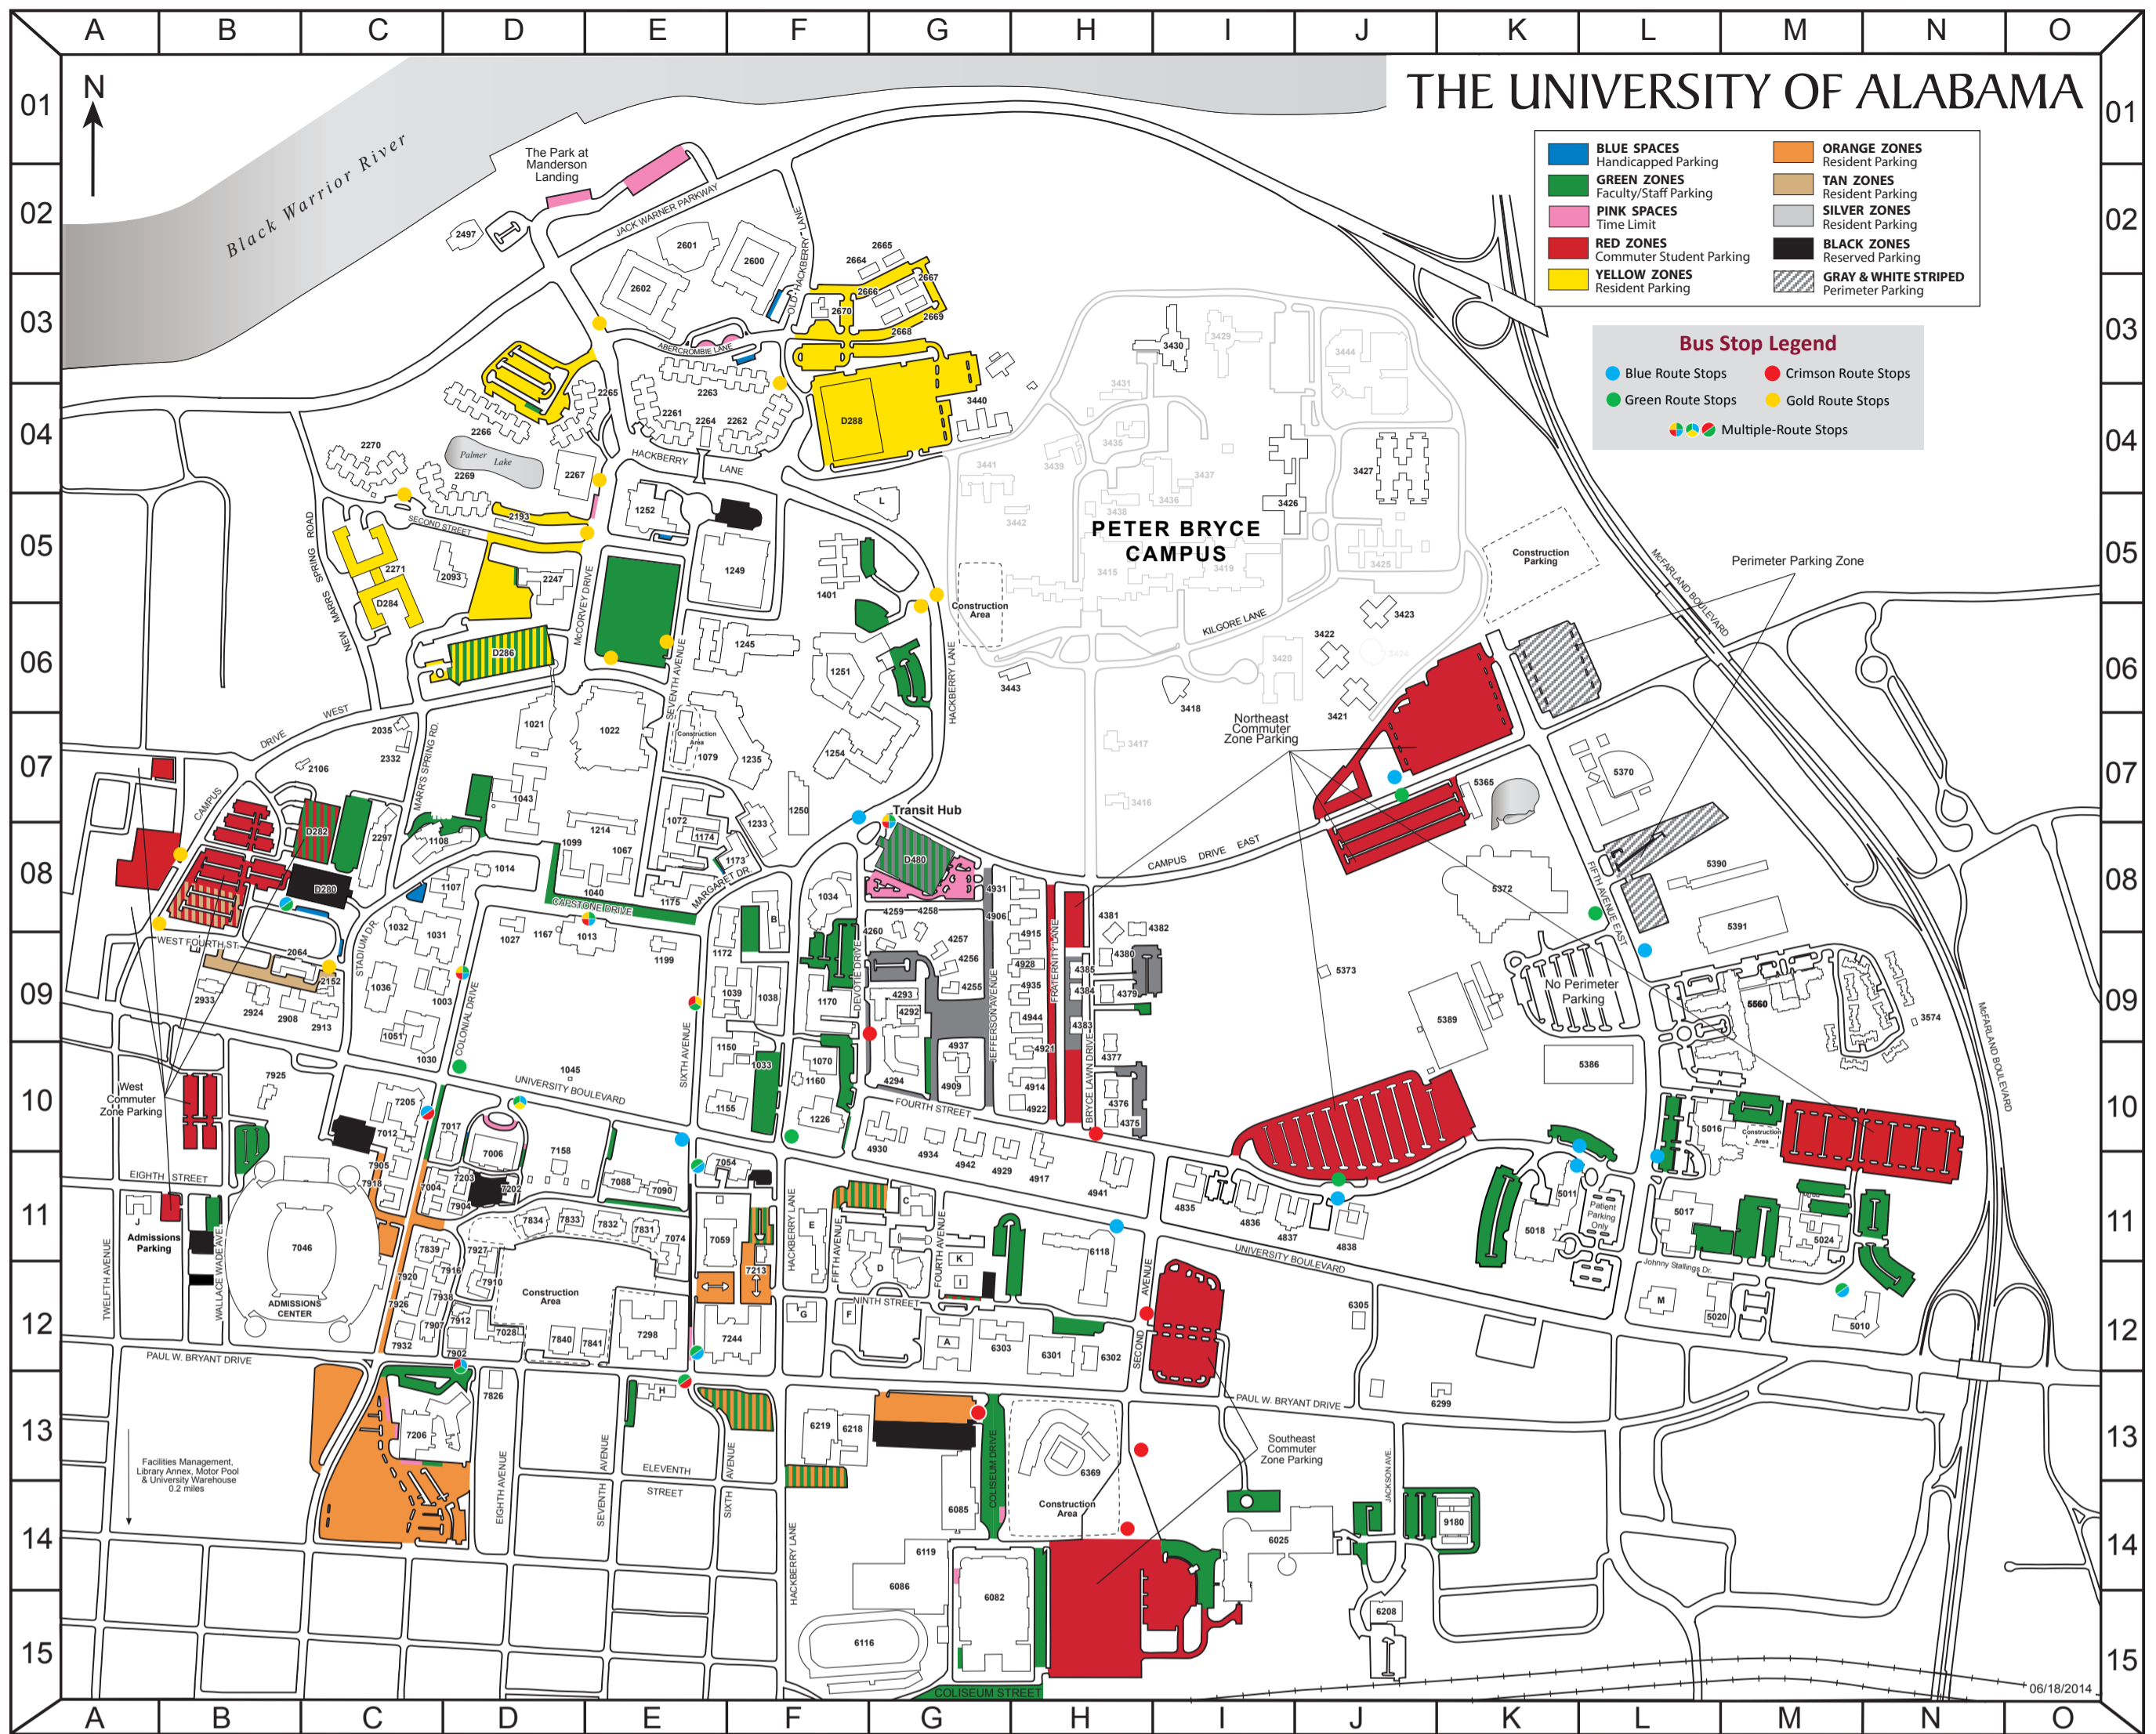

THE UNIVERSITY OF ALABAMA

BLUE SPACES
Handicapped Parking

GREEN ZONES
Faculty/Staff Parking

PINK SPACES
Time Limit

RED ZONES
Commuter Student Parking

YELLOW ZONES
Resident Parking

ORANGE ZONES
Resident Parking

TAN ZONES
Resident Parking

SILVER ZONES
Resident Parking

BLACK ZONES
Reserved Parking

GRAY & WHITE STRIPED
Perimeter Parking

Bus Stop Legend

Blue Route Stops Crimson Route Stops

Green Route Stops Gold Route Stops