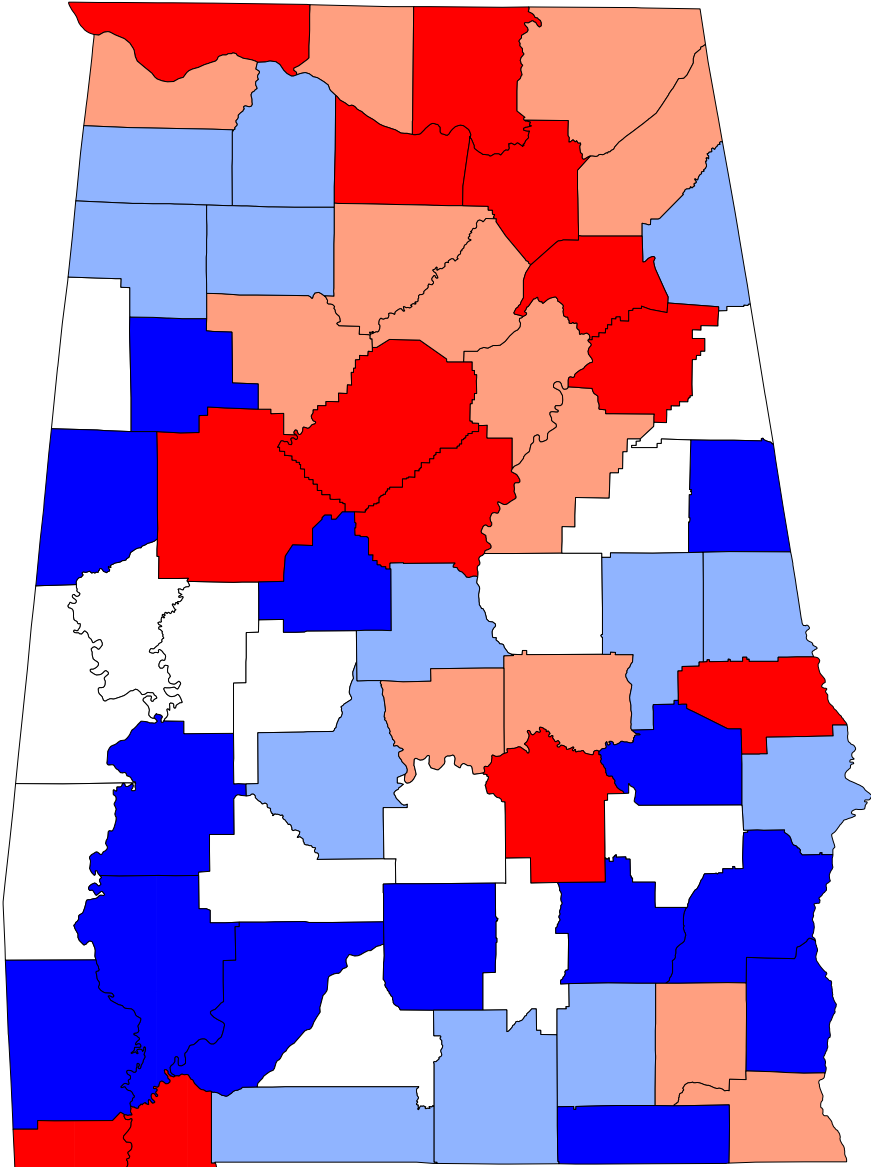

Vehicle Registration, 2000

Registered Vehicles

Red	101,334 to 630,427
Light Orange	50,144 to 101,334
Light Blue	31,966 to 50,144
Dark Blue	18,958 to 31,966
White	8,916 to 18,958

Produced by: Cartographic Research Lab
Department of Geography
University of Alabama

Source: Alabama Dept. of Transportation