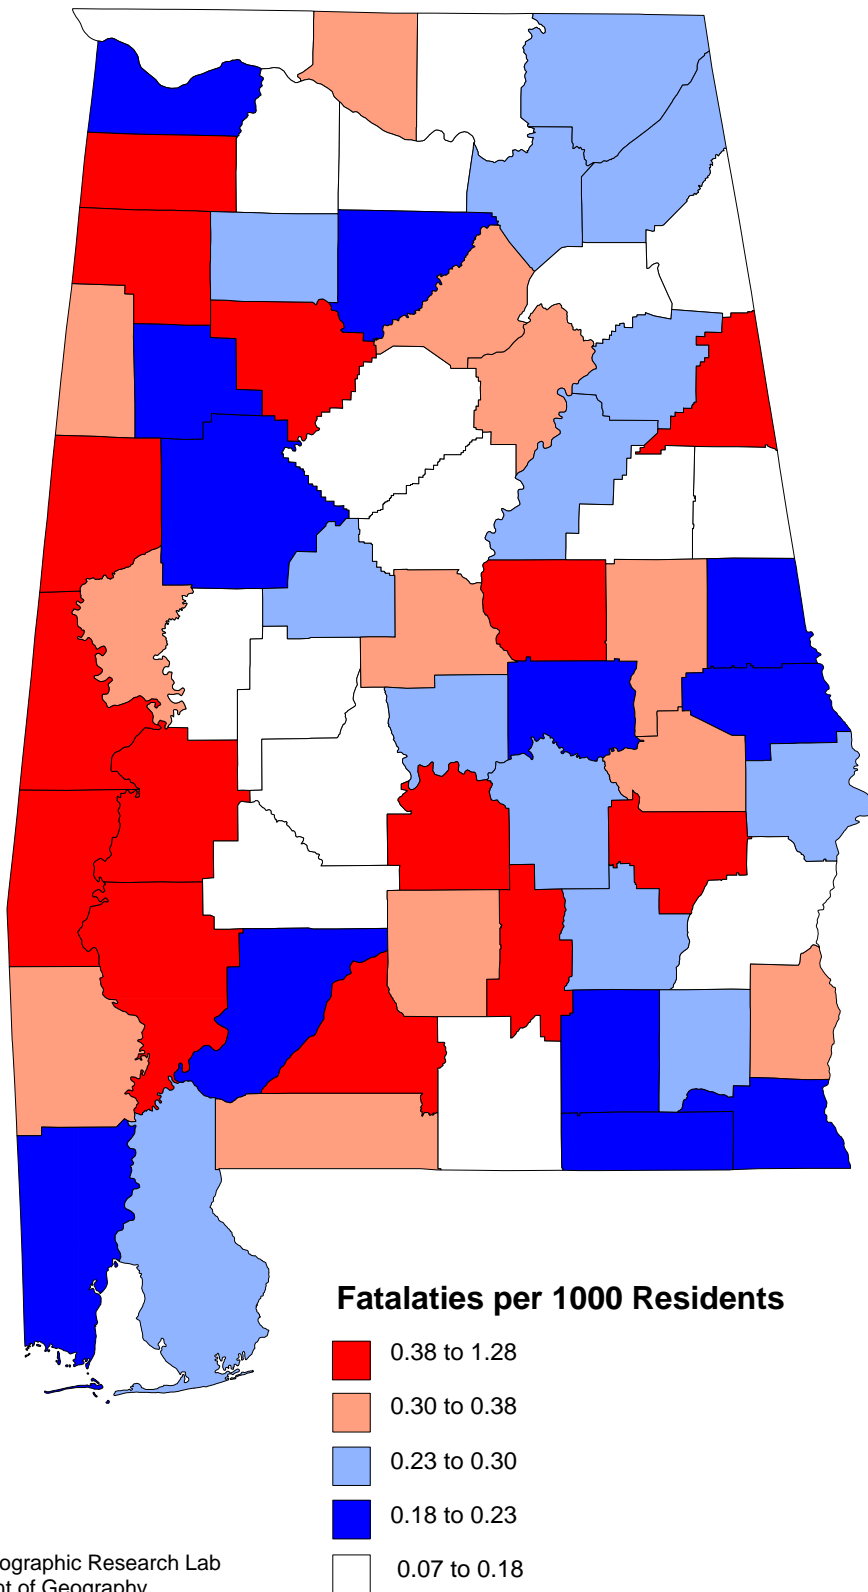

Automobile Accident Fatality Rate, 2001

Produced by: Cartographic Research Lab
Department of Geography
University of Alabama

Source: Alabama Highway Dept, 2001