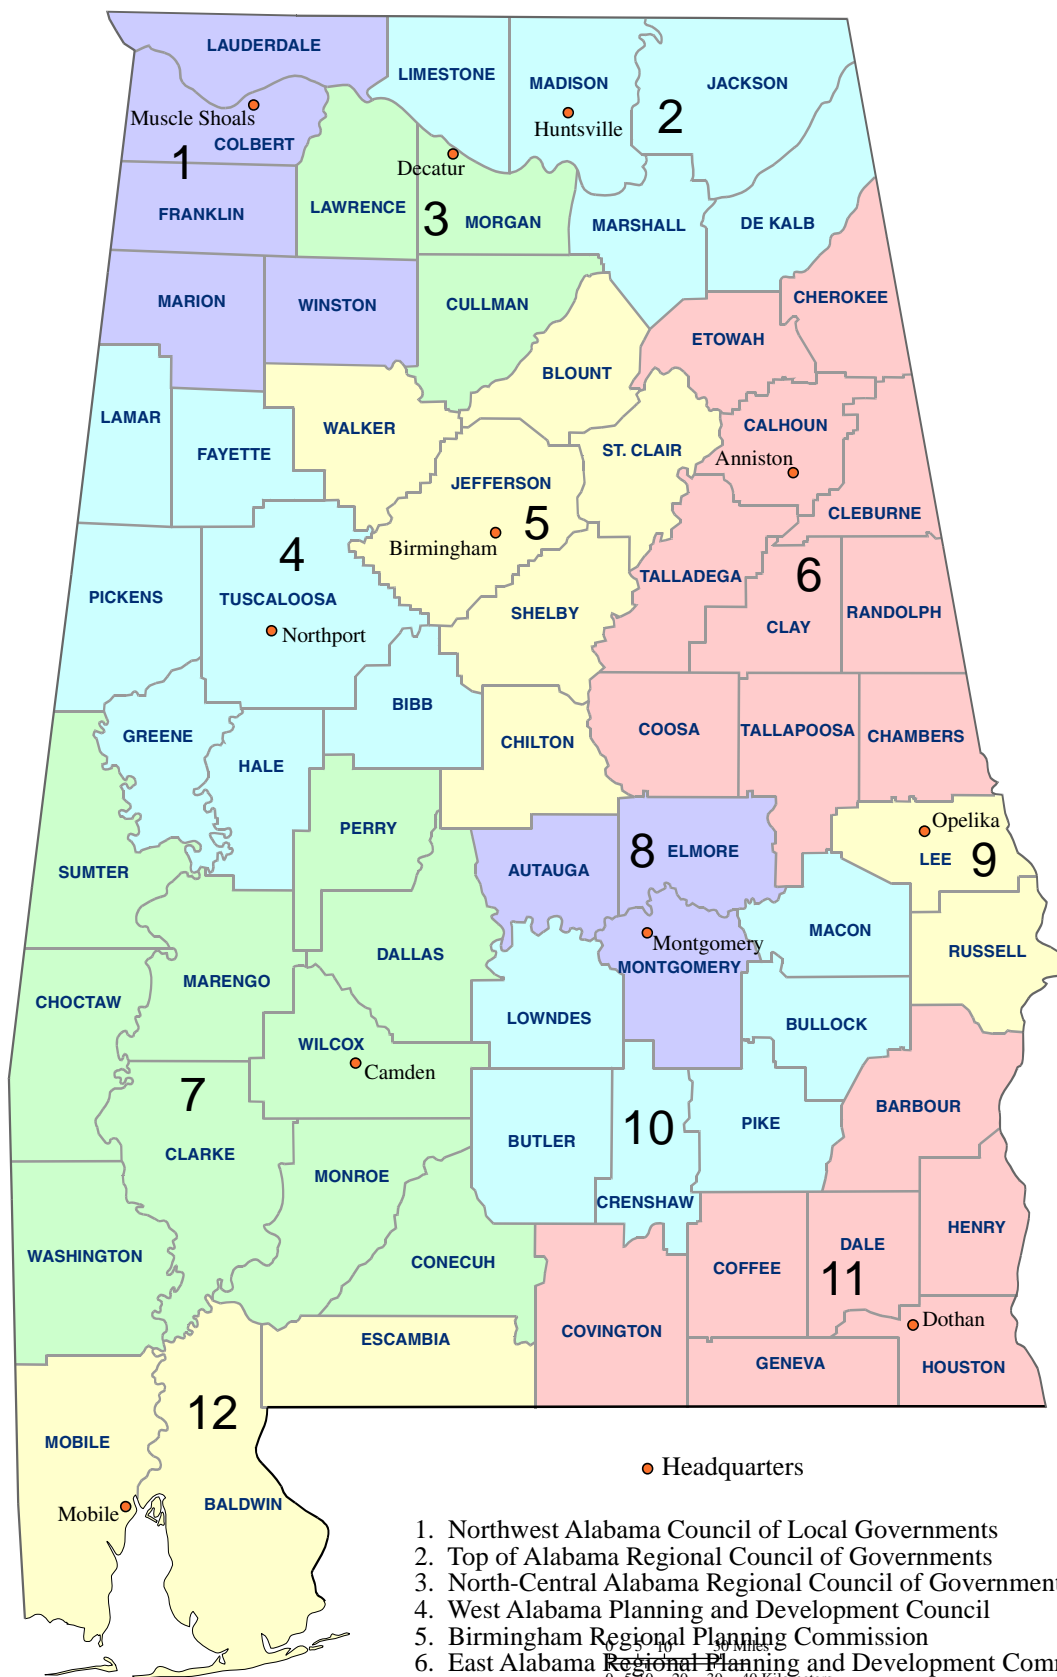

Regional Planning Councils

1. Northwest Alabama Council of Local Governments
2. Top of Alabama Regional Council of Governments
3. North-Central Alabama Regional Council of Governments
4. West Alabama Planning and Development Council
5. Birmingham Regional Planning Commission
6. East Alabama Regional Planning and Development Commission
7. Alabama-Tombigbee Regional Commission
8. Central Alabama Regional Planning and Development Commission
9. Lee-Russell Council of Governments
10. South Central Alabama Development Commission
(Headquarters in Montgomery)
11. Southeast Alabama Regional Planning and Development Commission
12. South Alabama Regional Planning Commission

Produced by
Cartographic Research Lab
University of Alabama