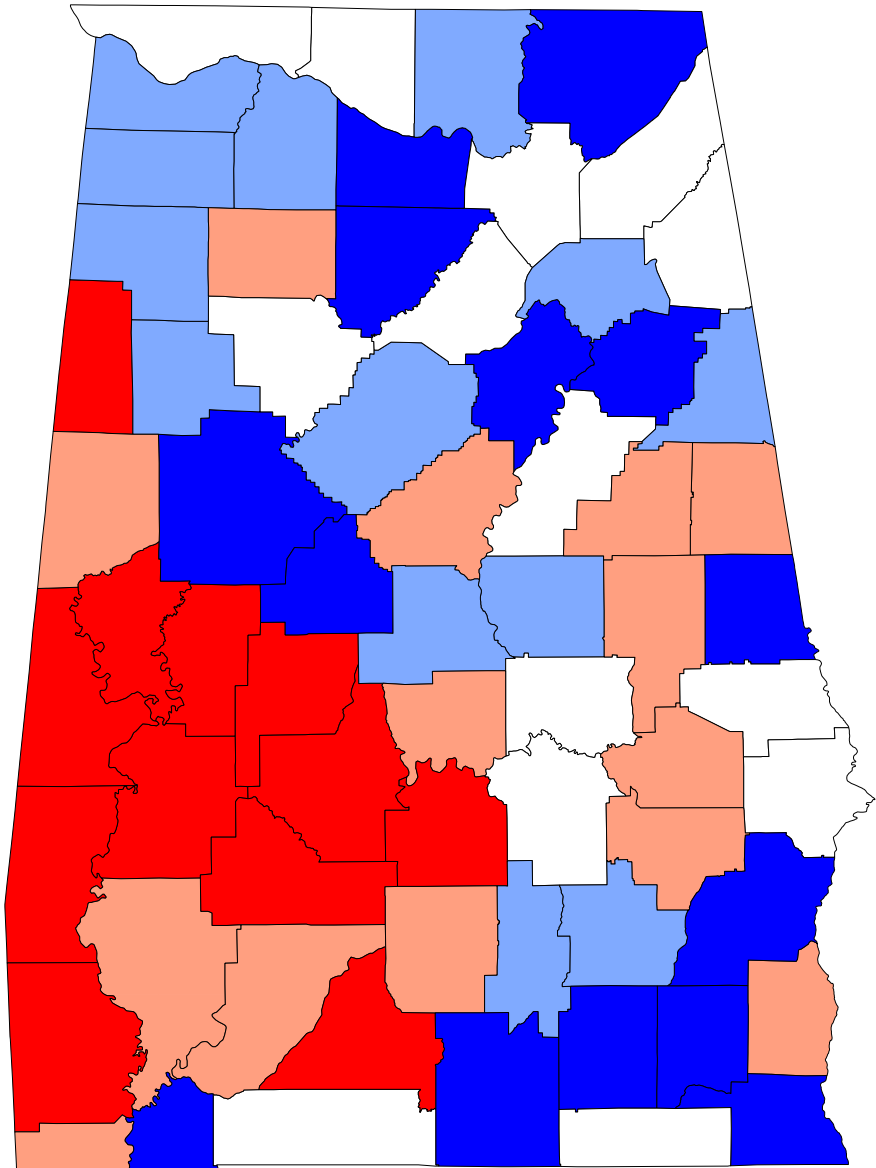

Registered Voters, 2000

Percent of Voting Age Population

Produced by: Cartographic Research Lab
Department of Geography
University of Alabama

Source: Alabama Elections Division, 2000