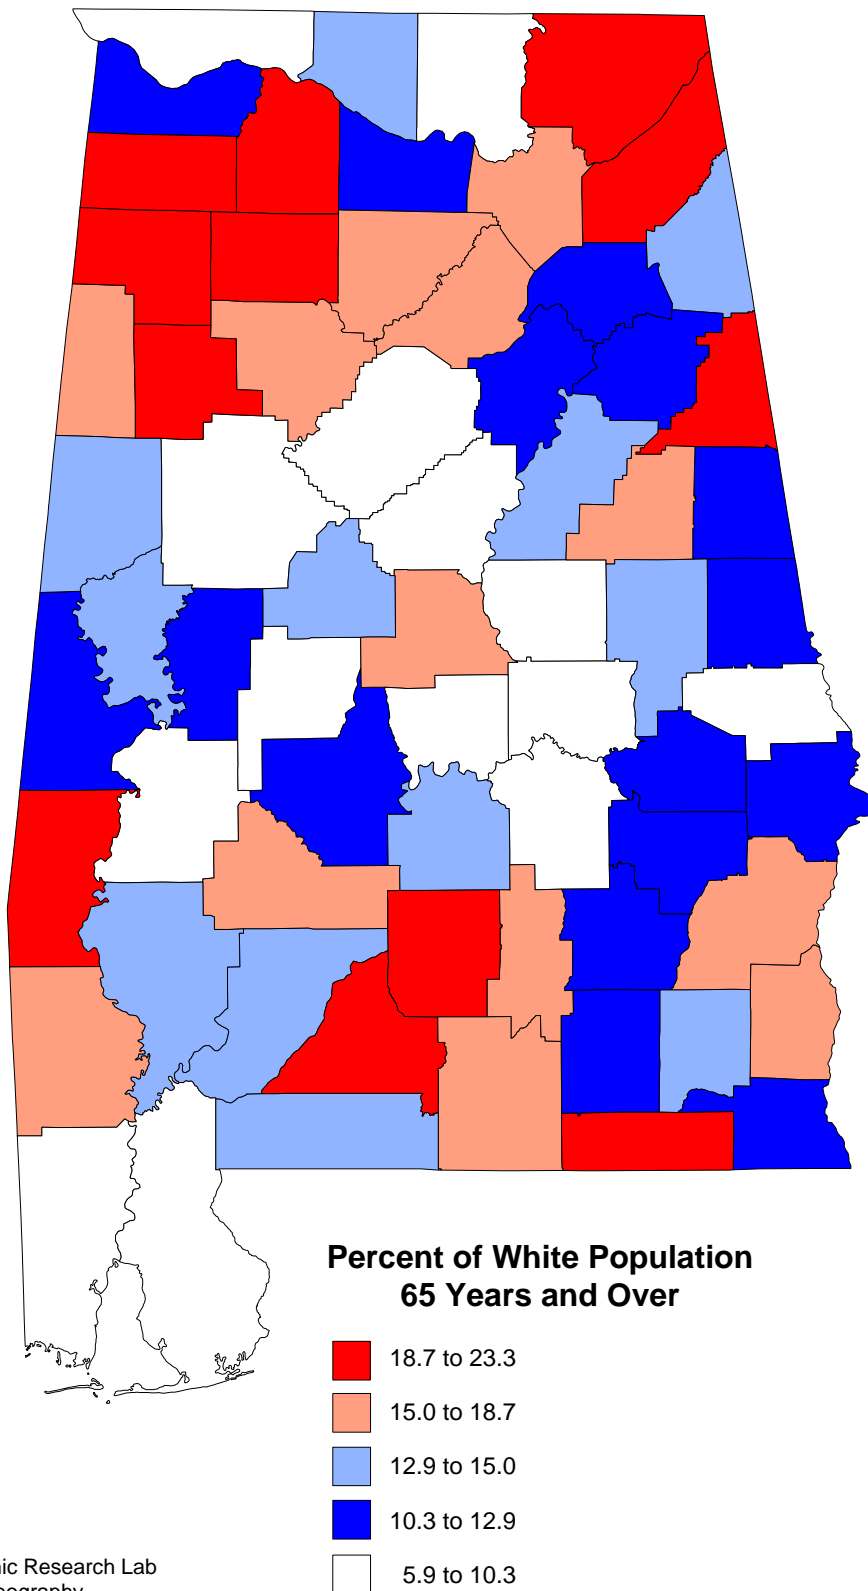

Poverty of White Persons 65 Years and Over, 1999

Produced by: Cartographic Research Lab
Department of Geography
University of Alabama

Source: Bureau of the Census, 2000