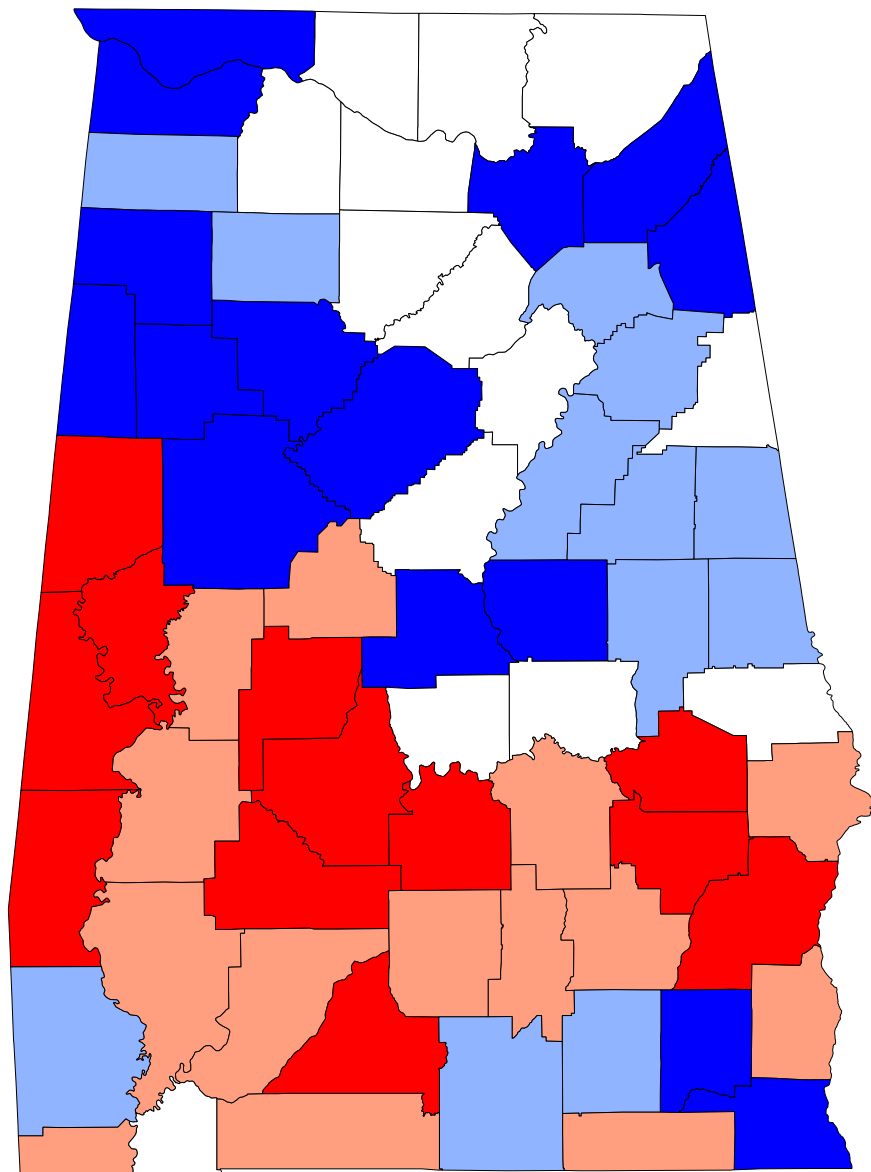

Child Poverty, 1999

Percent of Population under 18 years

Produced by: Cartographic Research Lab
Department of Geography
University of Alabama

Source: Bureau of the Census 2000