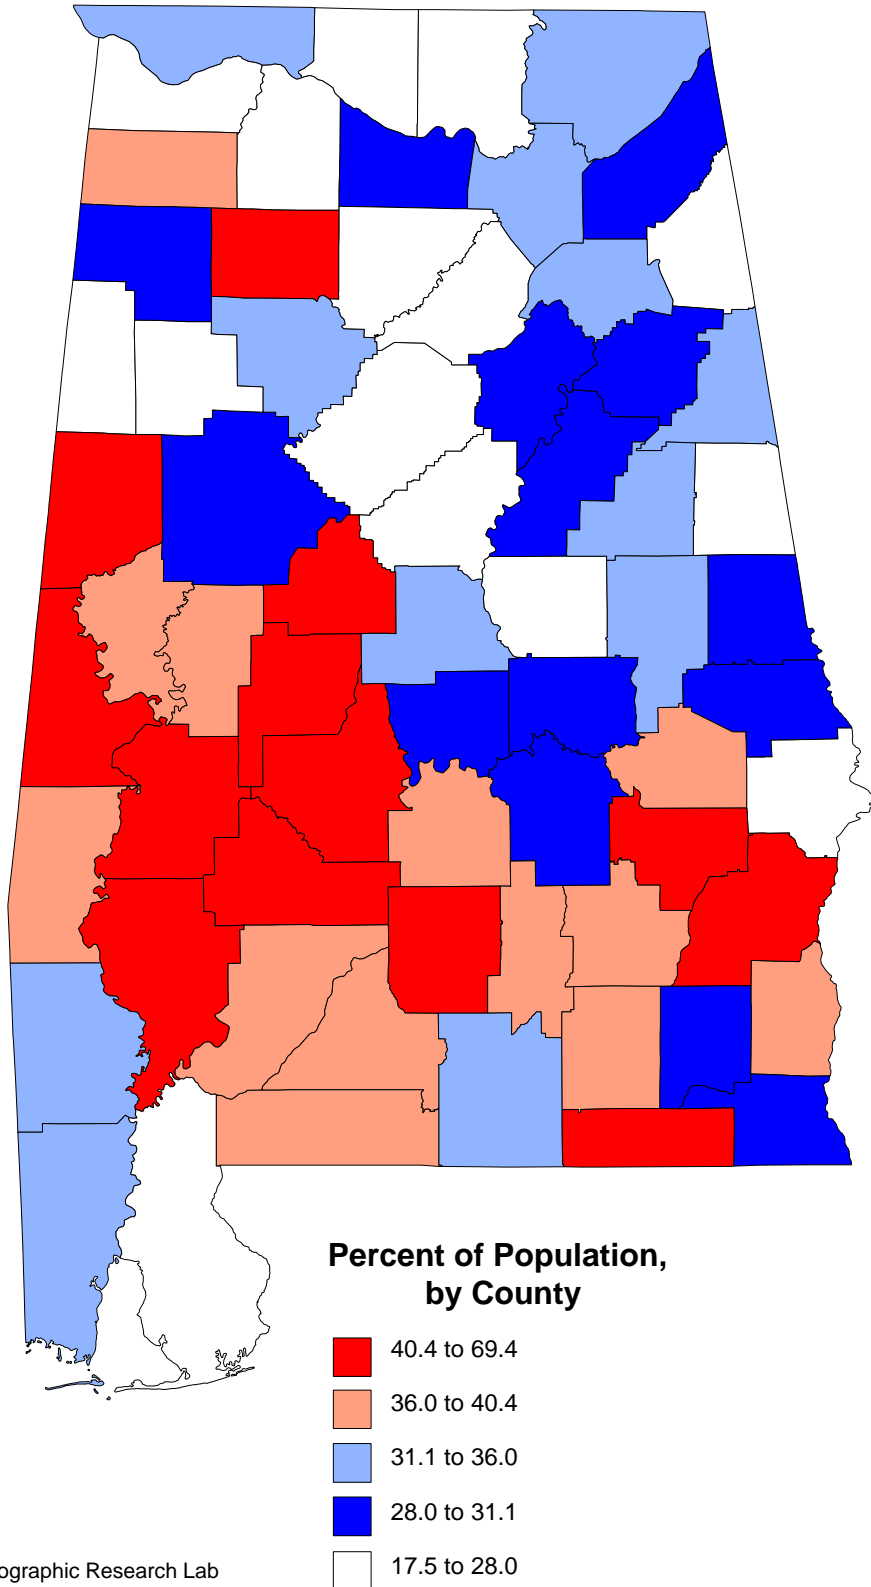

Black Poverty Rate, 1999

Produced by: Cartographic Research Lab
Department of Geography
University of Alabama

Source: Bureau of the Census 2000