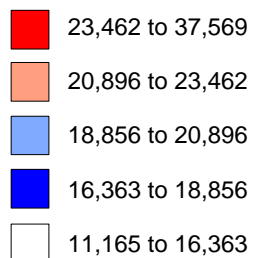

Dollars, by County

Produced by: Cartographic Research Lab
Department of Geography
University of Alabama

Source: Bureau of the Census, 2000