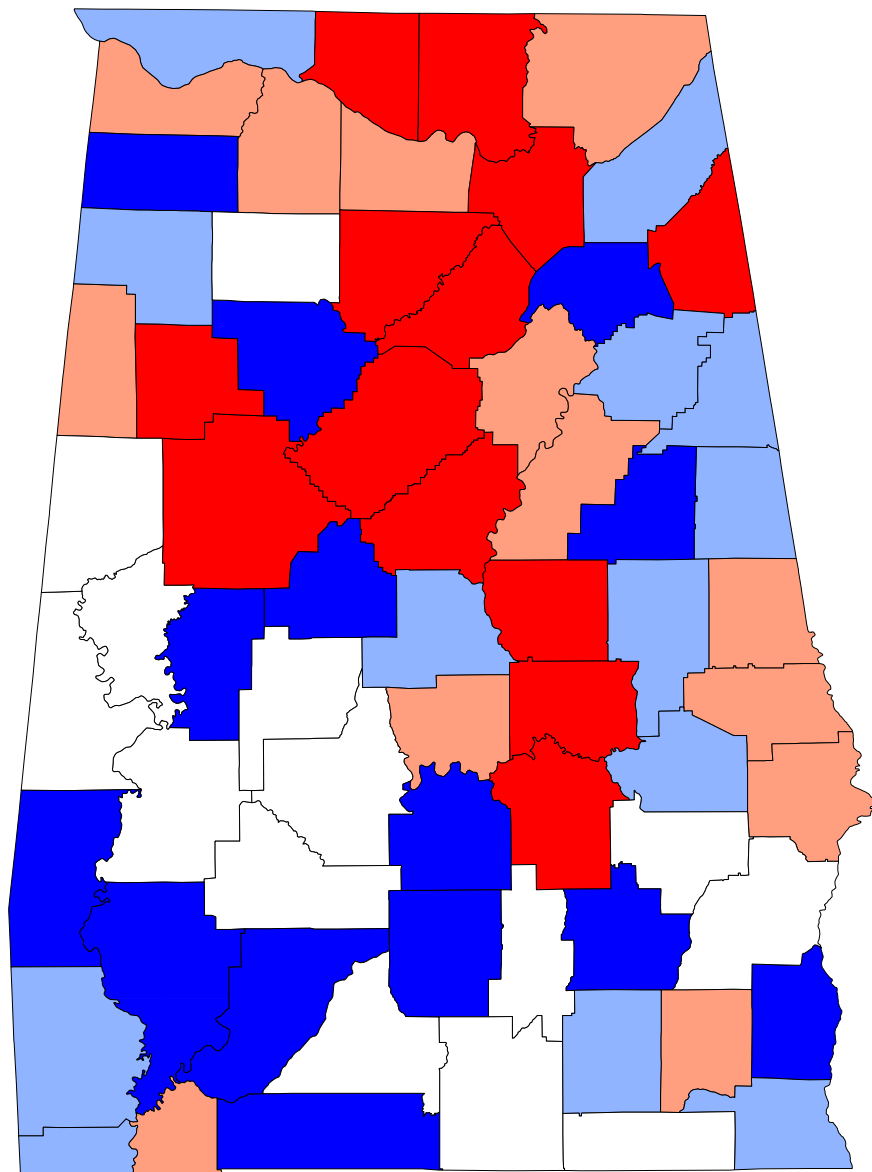

# Black Median Household Income, 1999

## Dollars, by County

Produced by: Cartographic Research Lab  
Department of Geography  
University of Alabama

Source: Bureau of the Census, 2000