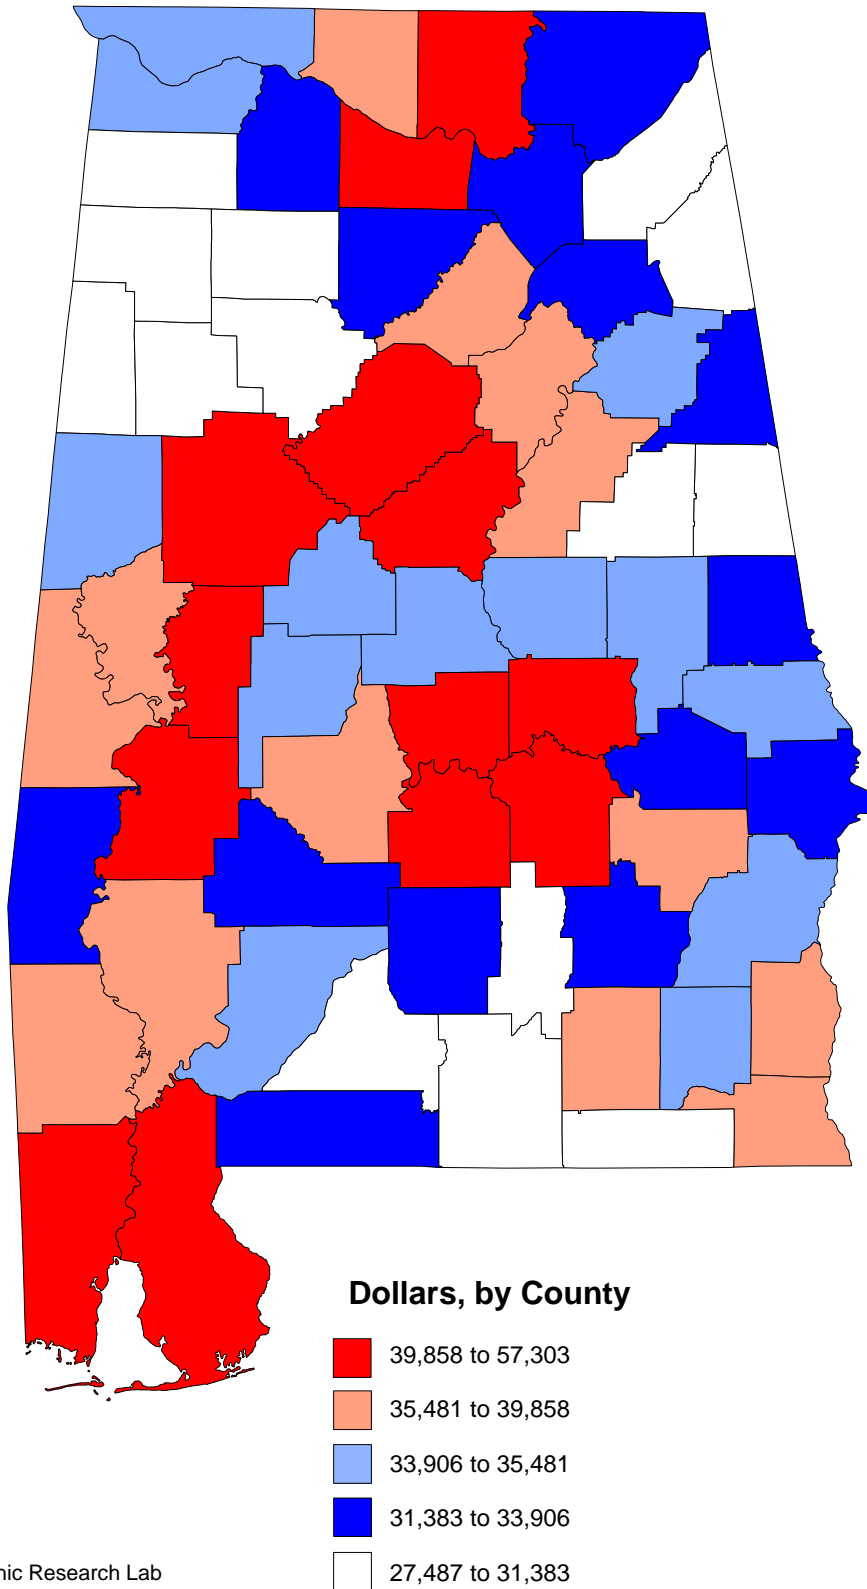

White Median Household Income, 1999

Produced by: Cartographic Research Lab
Department of Geography
University of Alabama

Source: Bureau of the Census, 2000