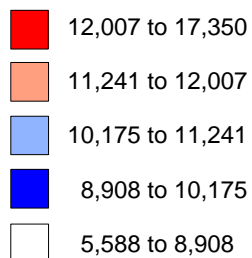

Black Per Capita Income, 1999

Dollars, by County

Produced by: Cartographic Research Lab
Department of Geography
University of Alabama

Source: Bureau of the Census, 2000