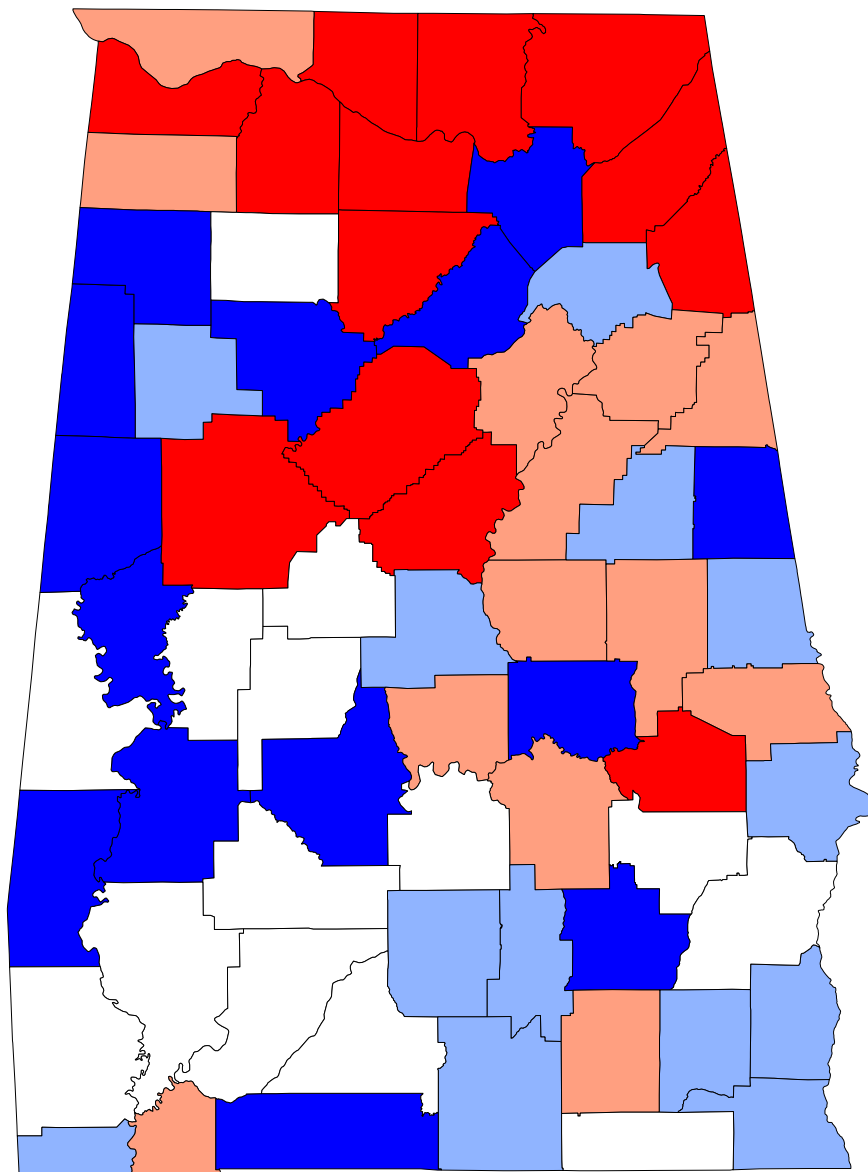

Black Per Capita Income, 1999

Dollars, by County

Produced by: Cartographic Research Lab
Department of Geography
University of Alabama

Source: Bureau of the Census, 2000