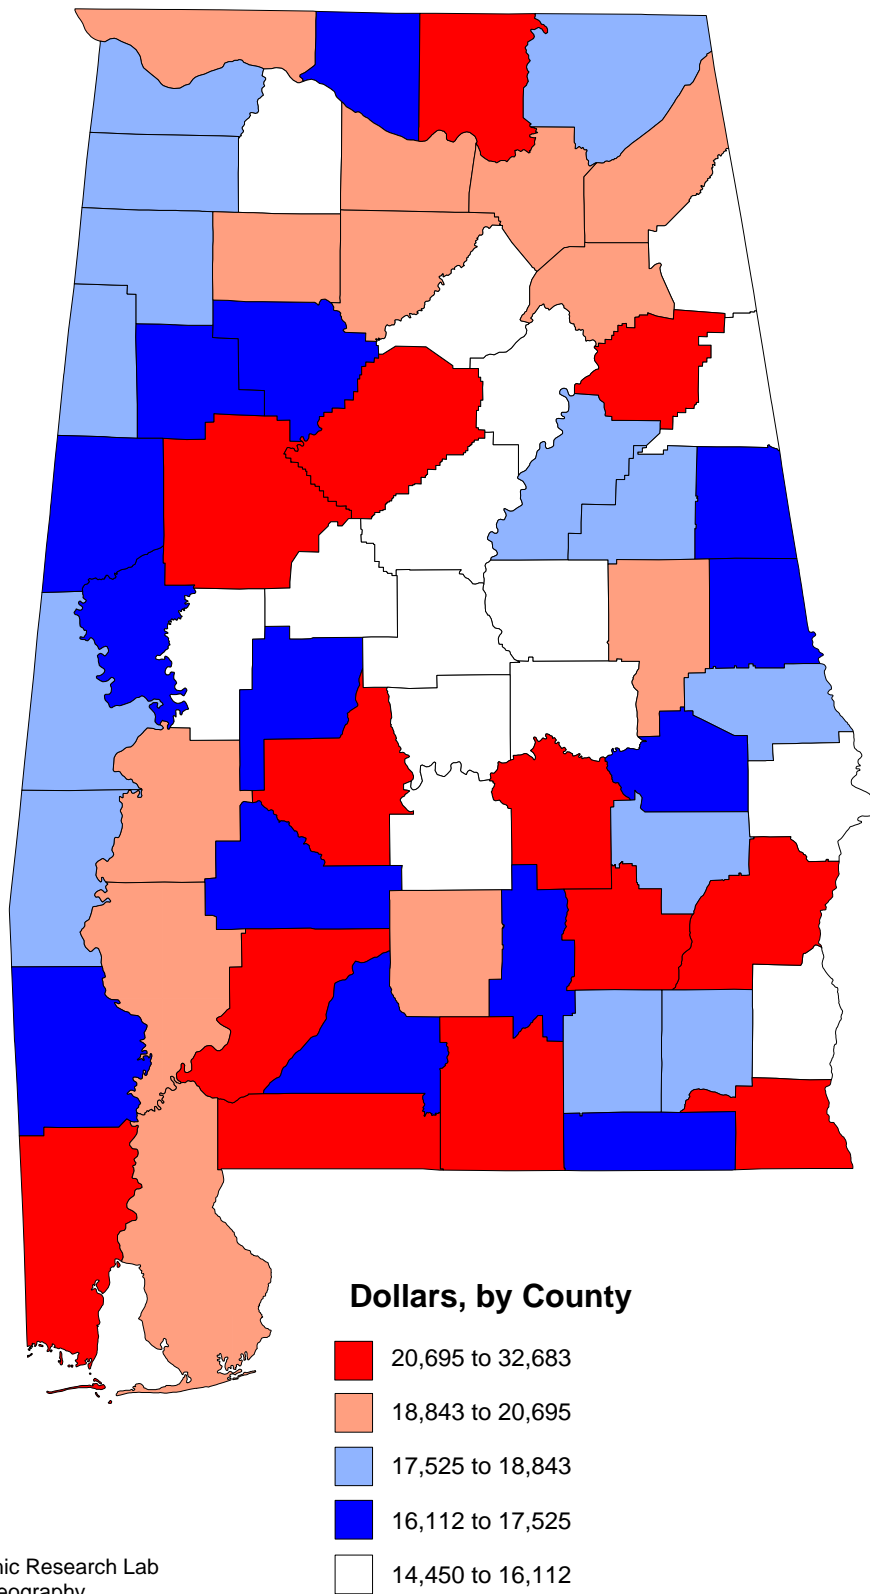

White Per Capita Income, 1999

Produced by: Cartographic Research Lab
Department of Geography
University of Alabama

Source: Bureau of the Census, 2000