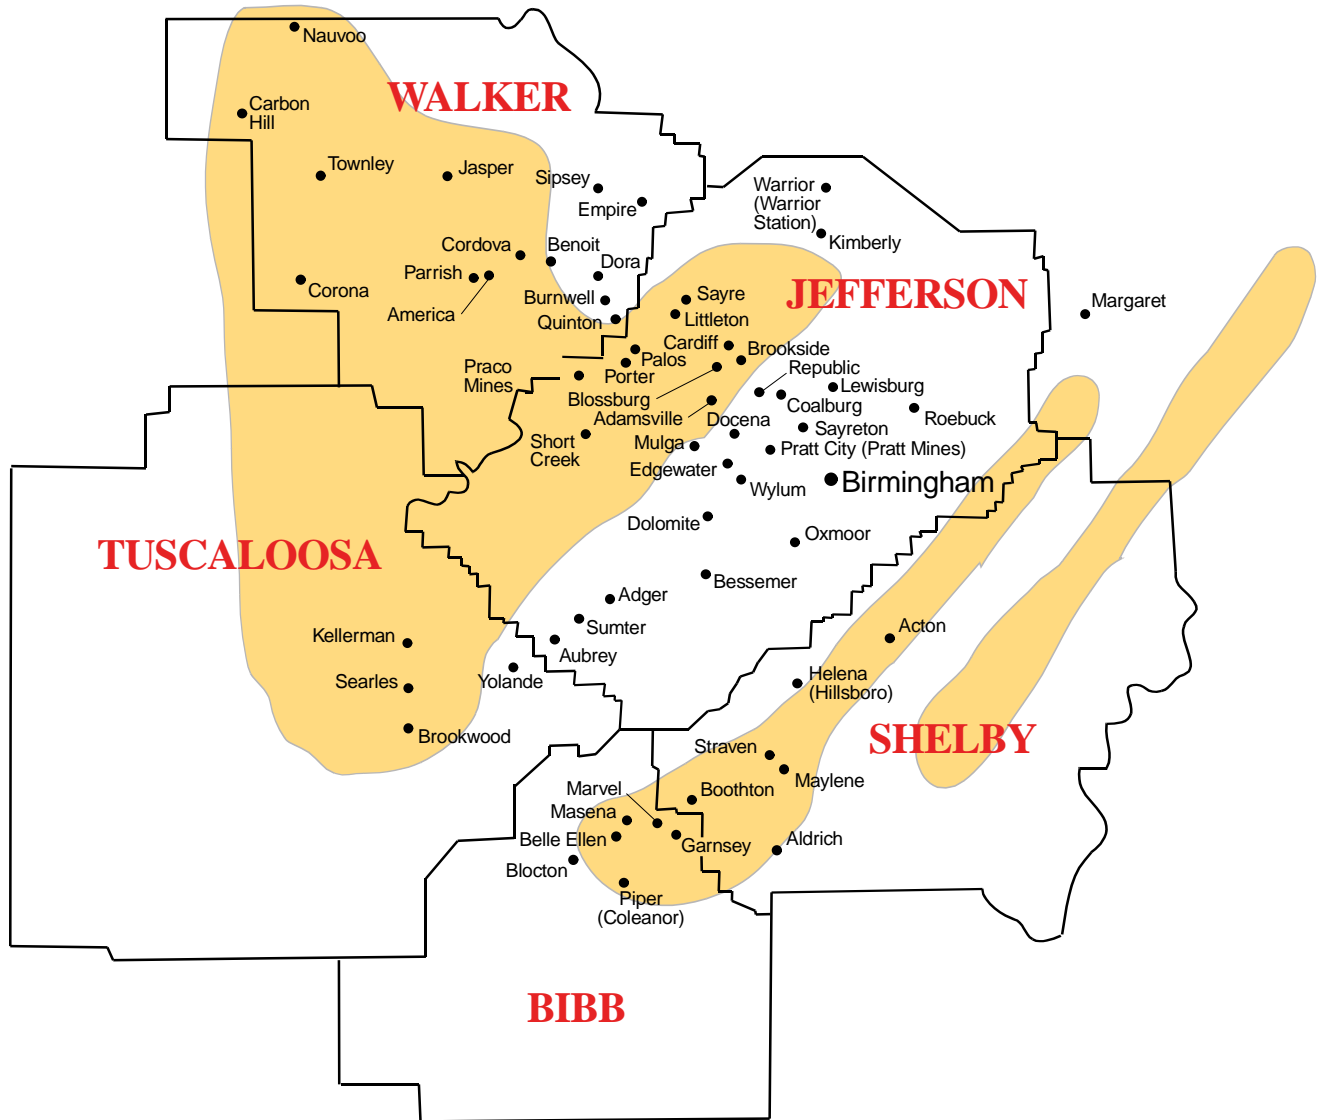

Major Coal Mining Towns of the Birmingham Mineral District: 1900-1920

0 10 20 miles