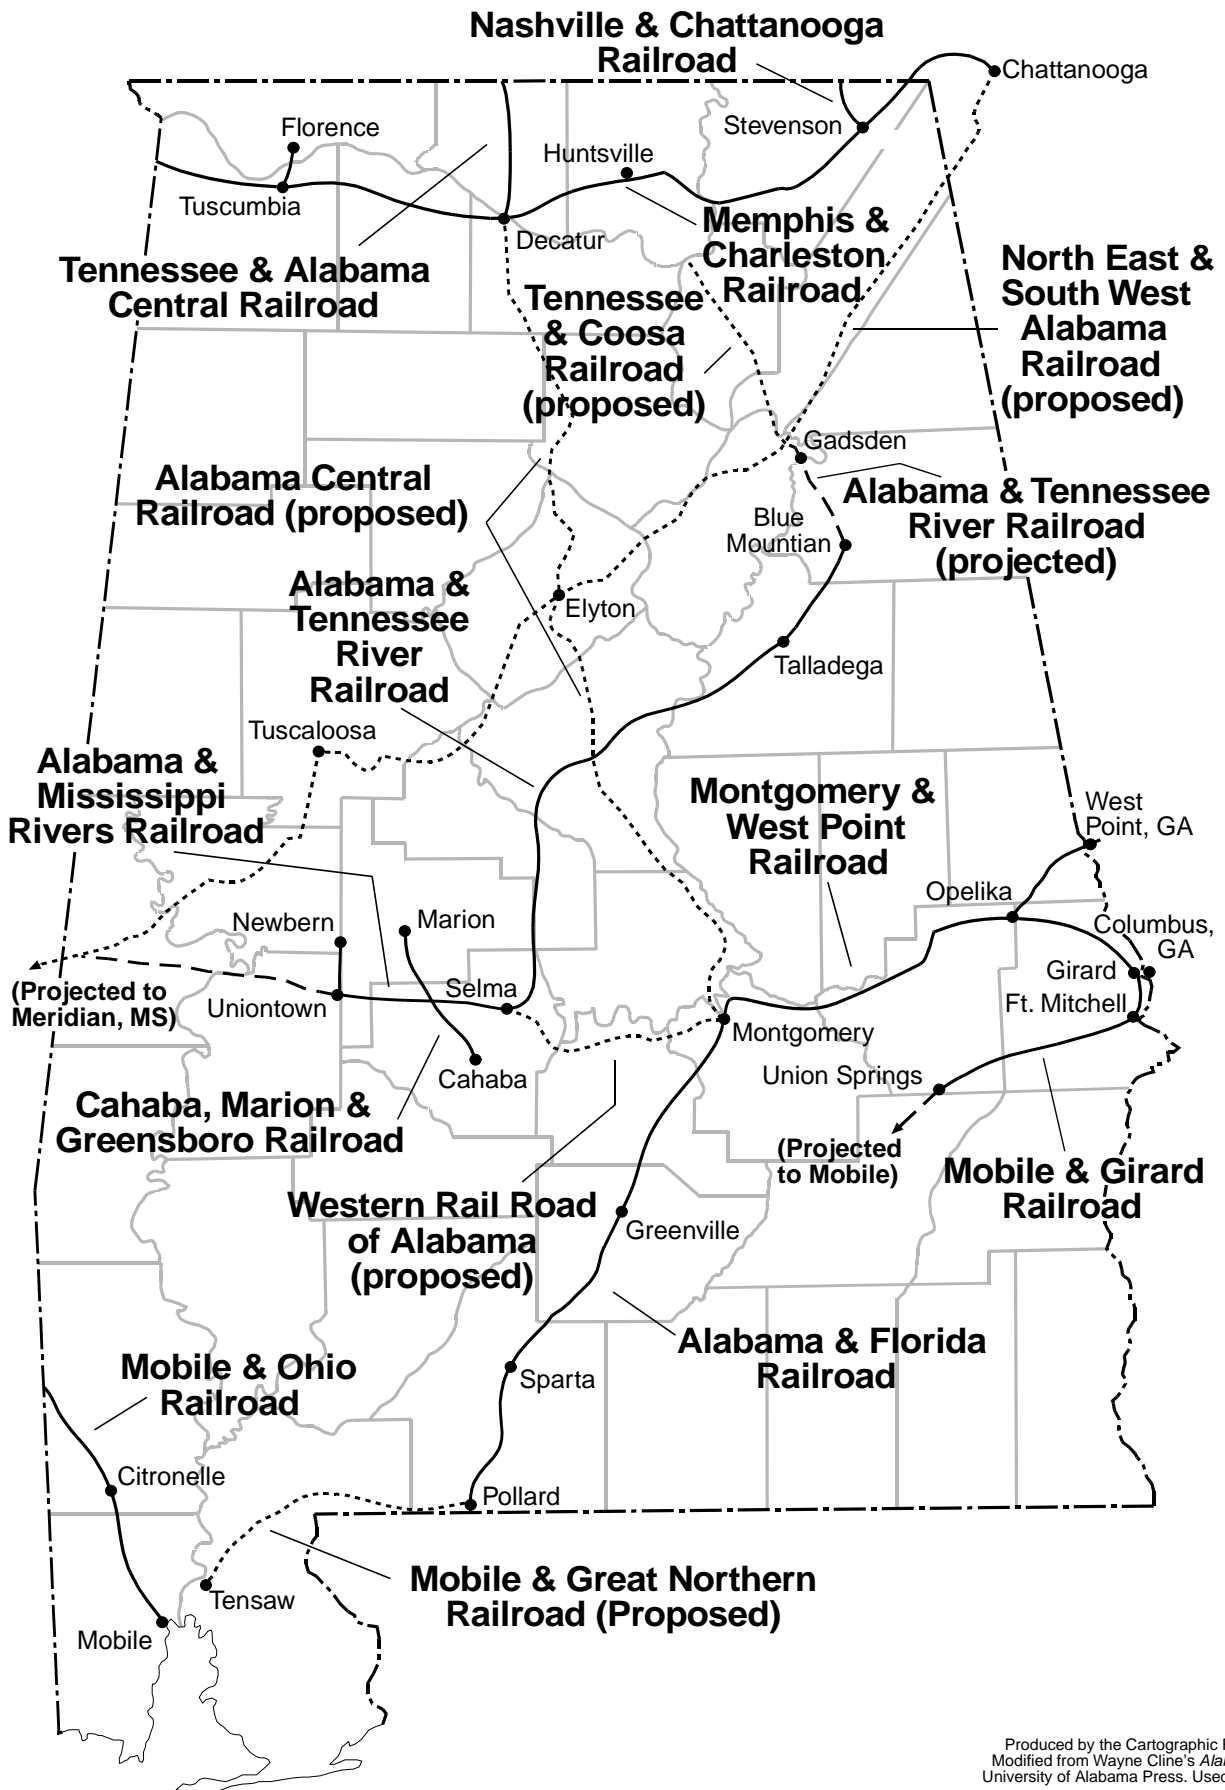

Alabama's Railway System, 1861

Produced by the Cartographic Research Lab.
Modified from Wayne Cline's *Alabama Railroads*,
University of Alabama Press. Used with permission.