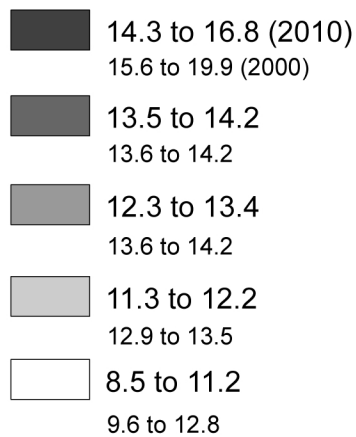

Resident Birth Rate, 2010

Rate per 1,000 Births

Produced by: Cartographic Research Lab
 Source: Alabama Department of
 Public Health, 2000, 2010