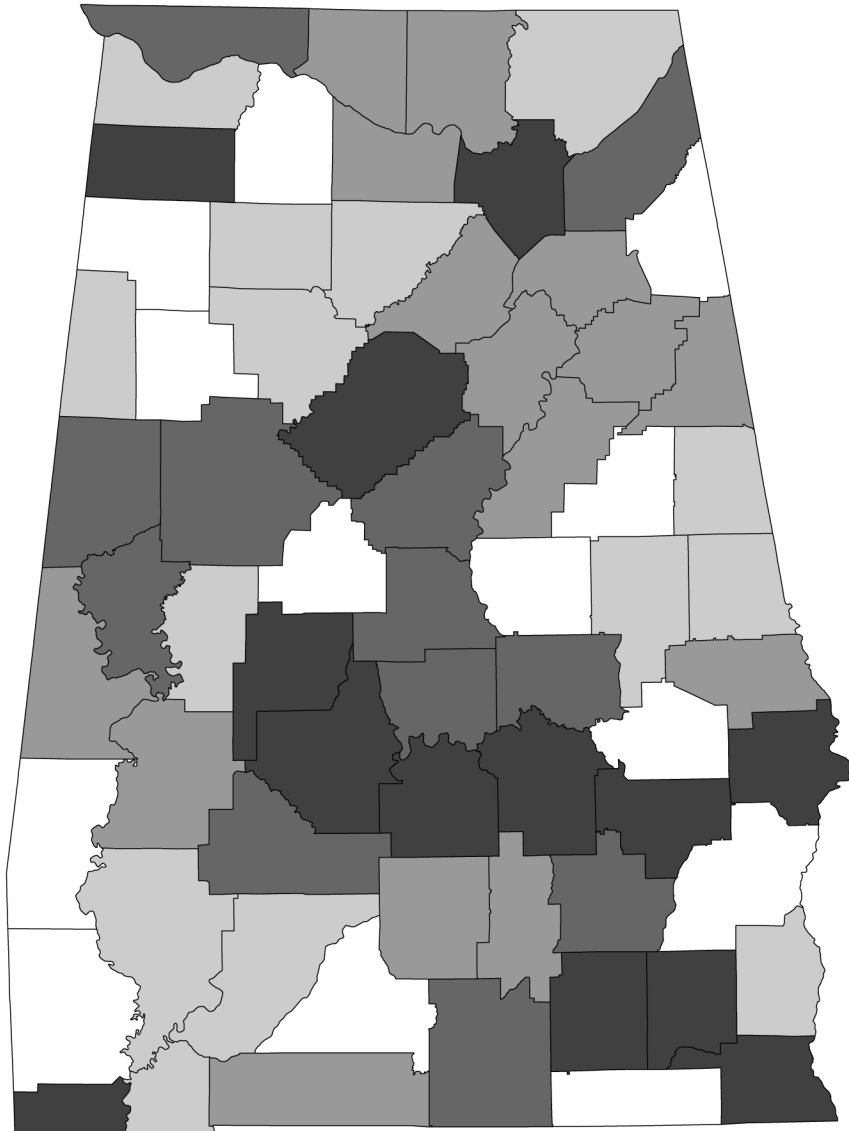

Resident Birth Rate, 2010

Rate per 1,000 Births

Produced by: Cartographic Research Lab
 Source: Alabama Department of
 Public Health, 2000, 2010