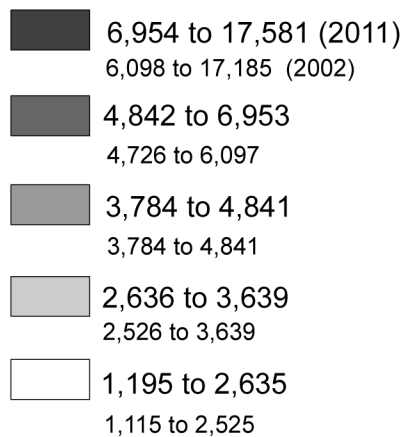

Population Per Dentist, 2011

Population per Denist

Produced by: Cartographic Research Lab
 Source: Alabama Department of
 Public Health, 2002, 2011