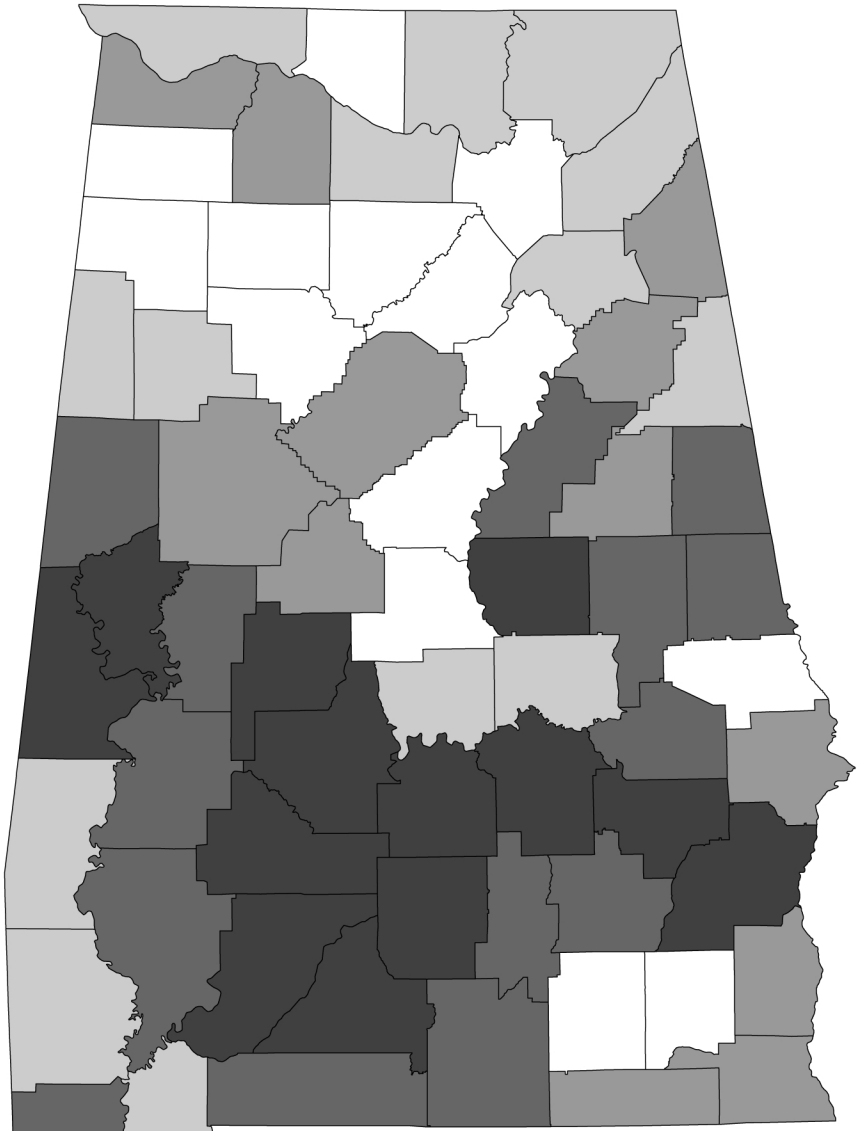

# Births by Unmarried Women, 2009

### Percent by County of Residence

-  54.6 to 78.2
-  45.4 to 54.5
-  38.6 to 45.3
-  32.9 to 38.5
-  15.7 to 32.8

Produced by: Cartographic Research Lab  
Source: Alabama Department of Public Health, 2009