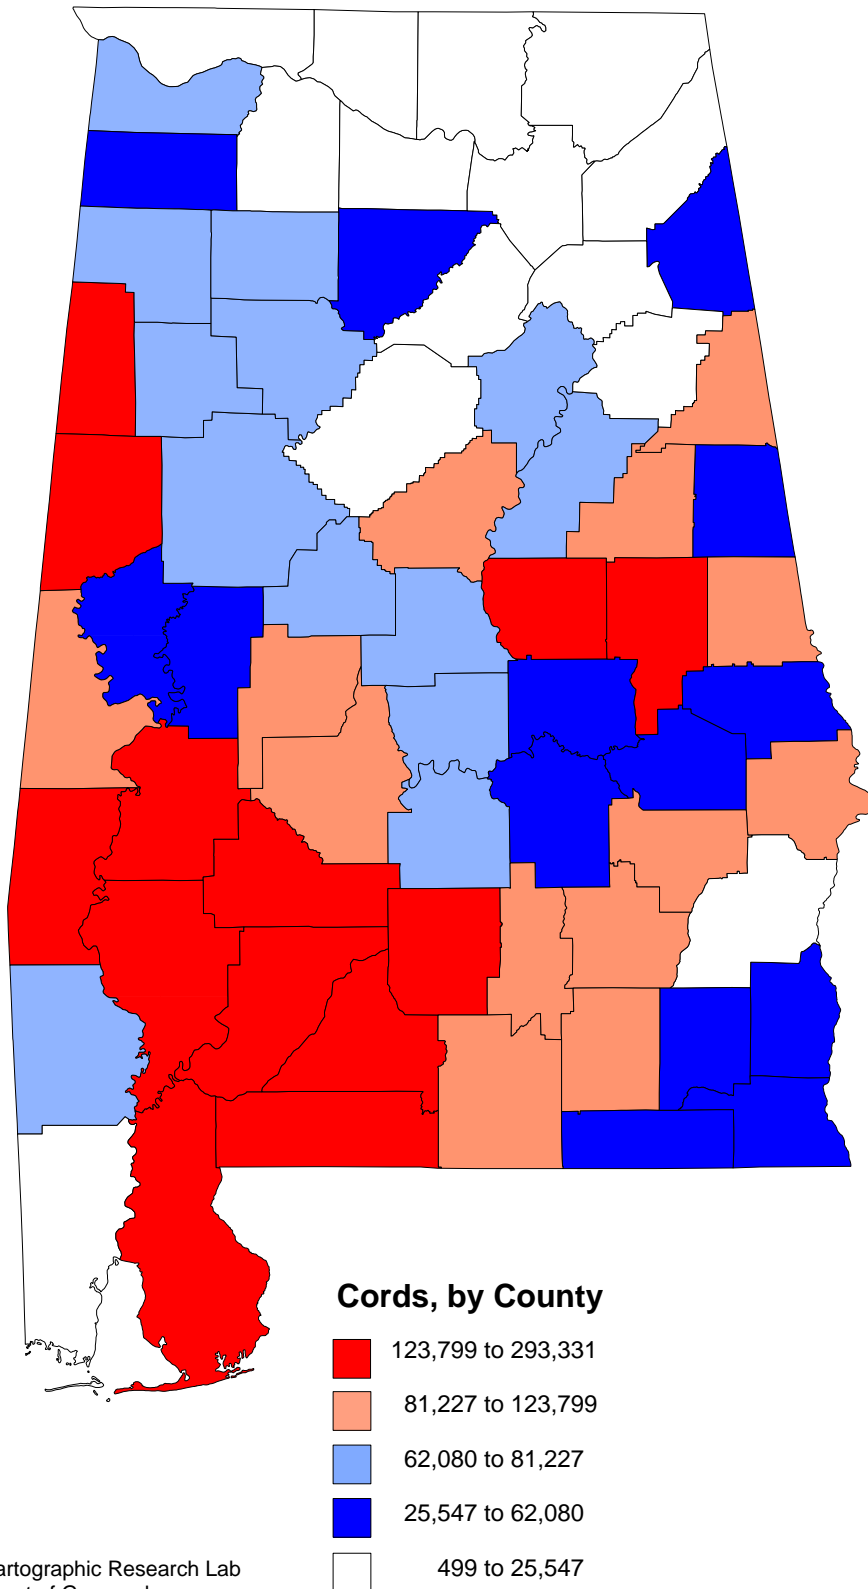

Pine Pulpwood, 2001

Produced by: Cartographic Research Lab
Department of Geography
University of Alabama

Source: Alabama Forestry Commission, 2001