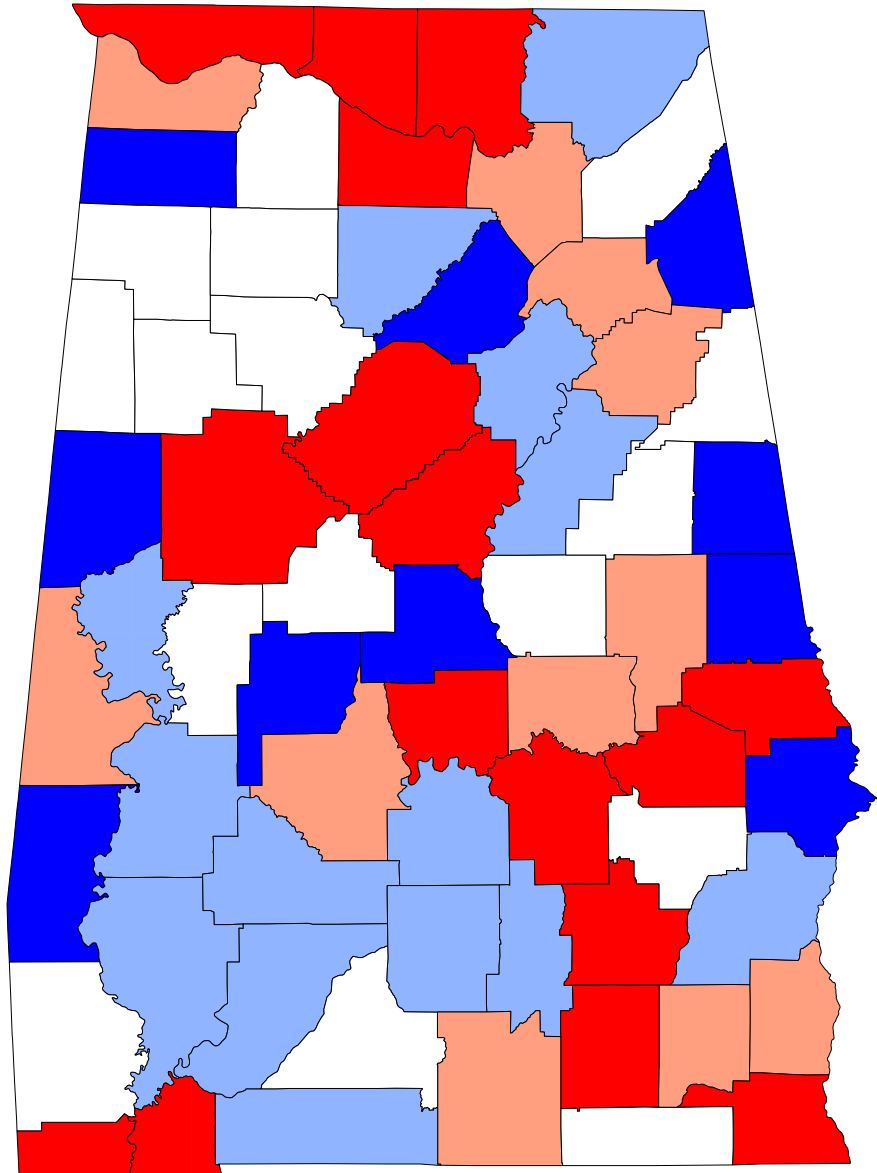

Percent of Population 25 Years or Older with a Bachelors Degree, 2000

Percent, by County

- 16.9 to 36.8 (2000)
- 12.2 to 16.9
- 10.1 to 12.2
- 9.5 to 10.1
- 7.1 to 9.5

Produced by: Cartographic Research Lab
Department of Geography
University of Alabama

Source: Bureau of the Census, 2000