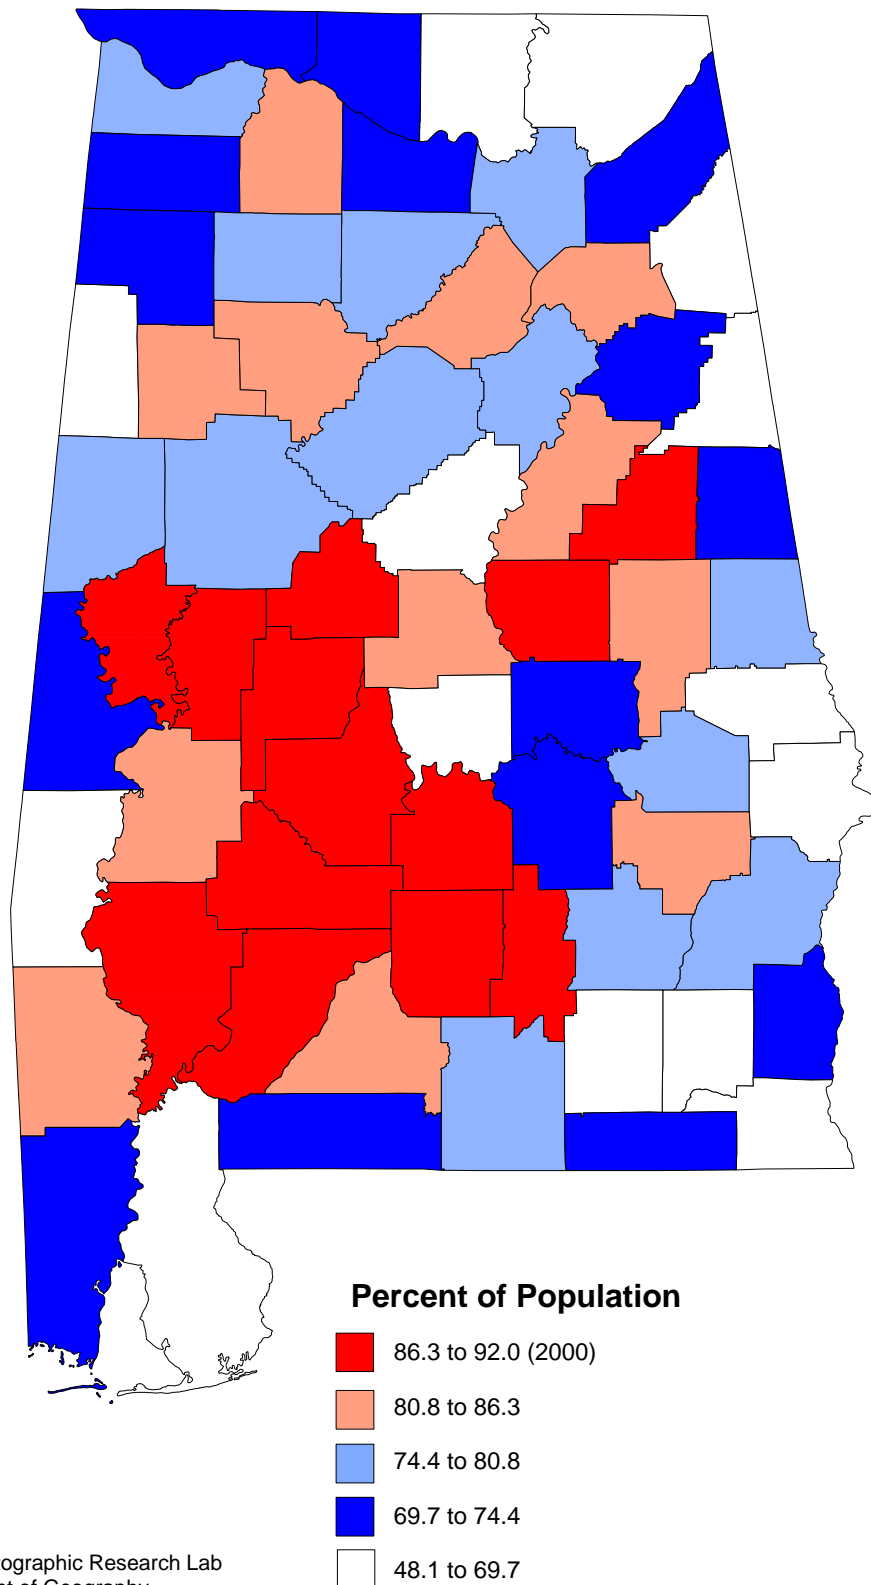

Residents Born in Alabama, 2000

Produced by: Cartographic Research Lab
Department of Geography
University of Alabama

Source: Bureau of the Census, 1990, 2000