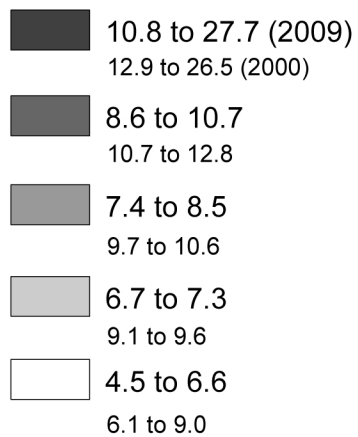

Marriage Rates, 2009

Rate Per 1,000 Persons

Produced by: Cartographic Research Lab
Source: Alabama Department
of Public Health 2002, 2010