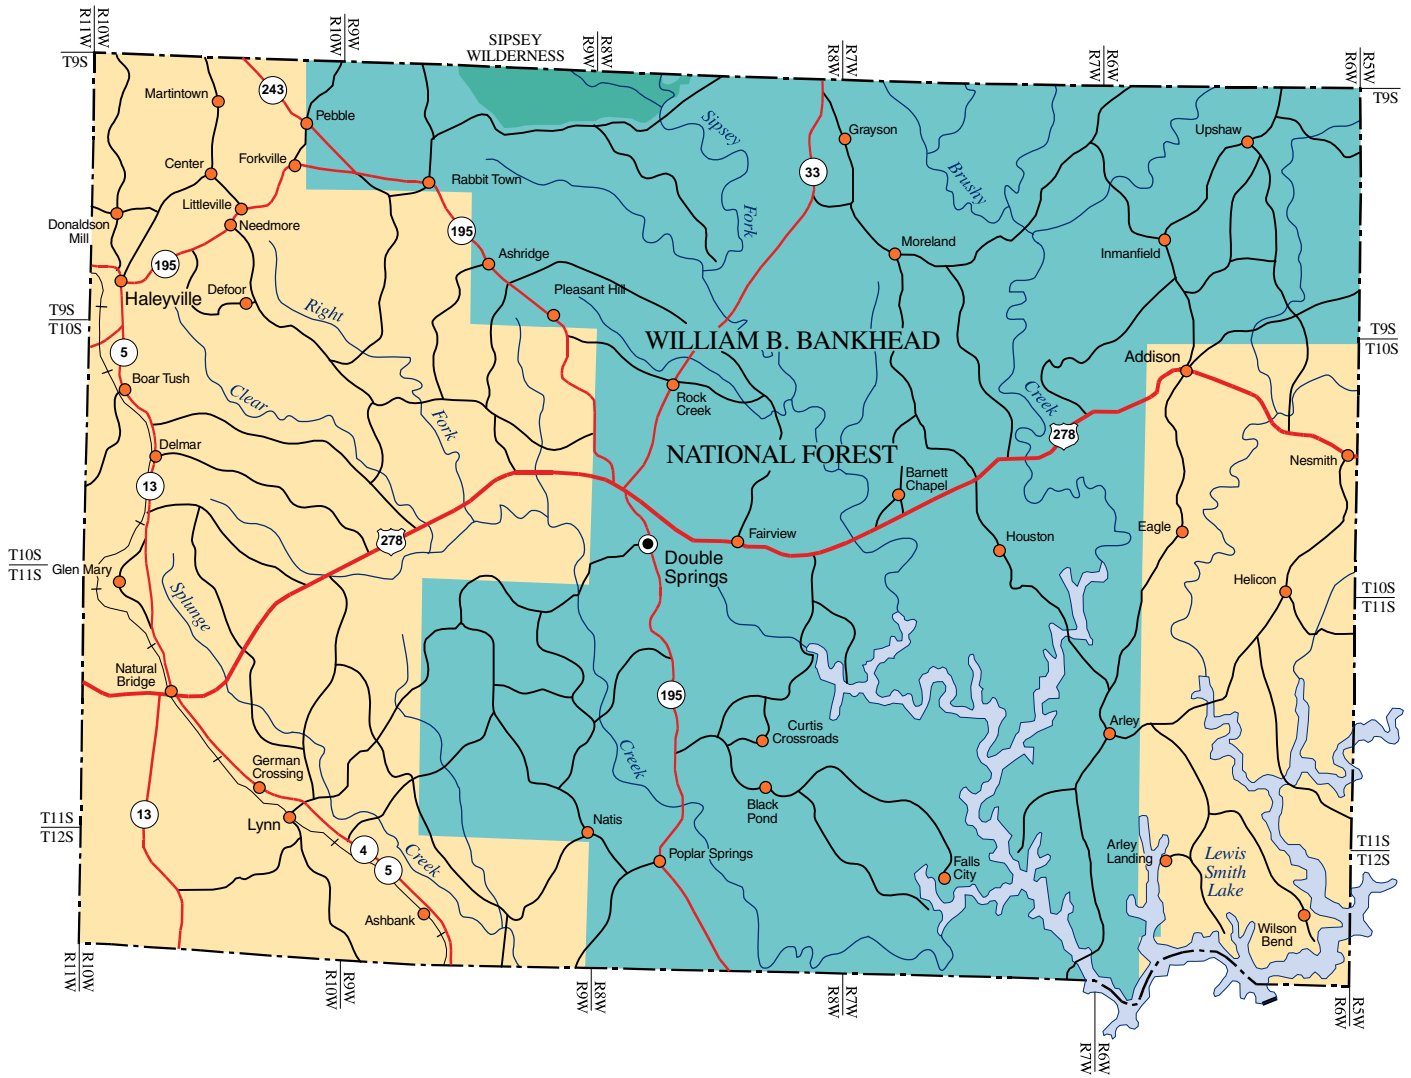

WINSTON COUNTY

Legend

- County seat
- City, town or village
- Primary highway
- Secondary highway
- Other principal roads
- Route marker: Interstate; U.S.; State

Produced by the Dept. of Geography
College of Arts and Sciences
The University of Alabama

Population Key

BIRMINGHAM.....	100,000 to 500,000
Tuscaloosa.....	50,000 to 100,000
Gadsden.....	25,000 to 50,000
Albertville.....	5,000 to 25,000
Foley.....	1,000 to 5,000
Brilliant.....	500 to 1,000
Elkmont.....	up to 500