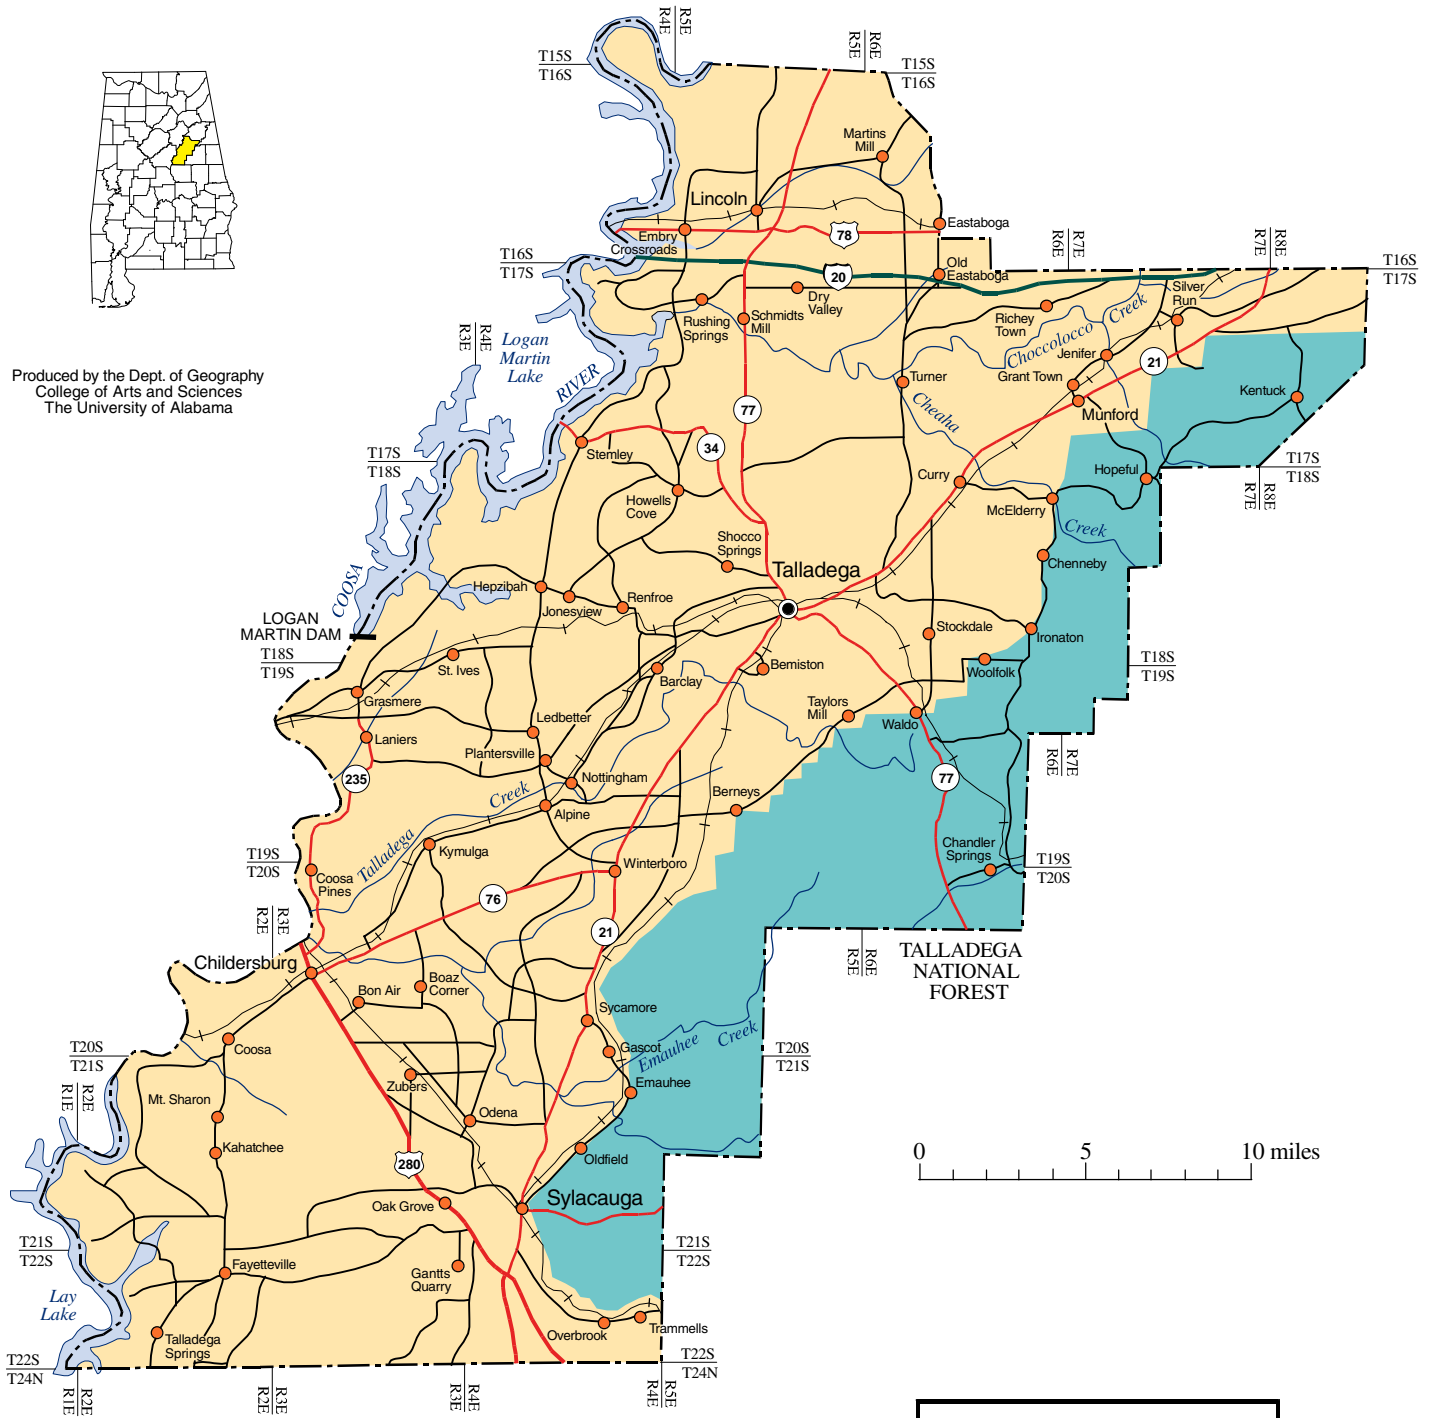

TALLADEGA COUNTY

Produced by the Dept. of Geography
College of Arts and Sciences
The University of Alabama

Population Key	
BIRMINGHAM.....	100,000 to 500,000
Tuscaloosa.....	50,000 to 100,000
Gadsden.....	25,000 to 50,000
Albertville.....	5,000 to 25,000
Foley.....	1,000 to 5,000
Brilliant.....	500 to 1,000
Elkmont.....	up to 500

Legend	
	County seat
	City, town or village
	Primary highway
	Secondary highway
	Other principal roads
	Route marker: Interstate; U.S.; State