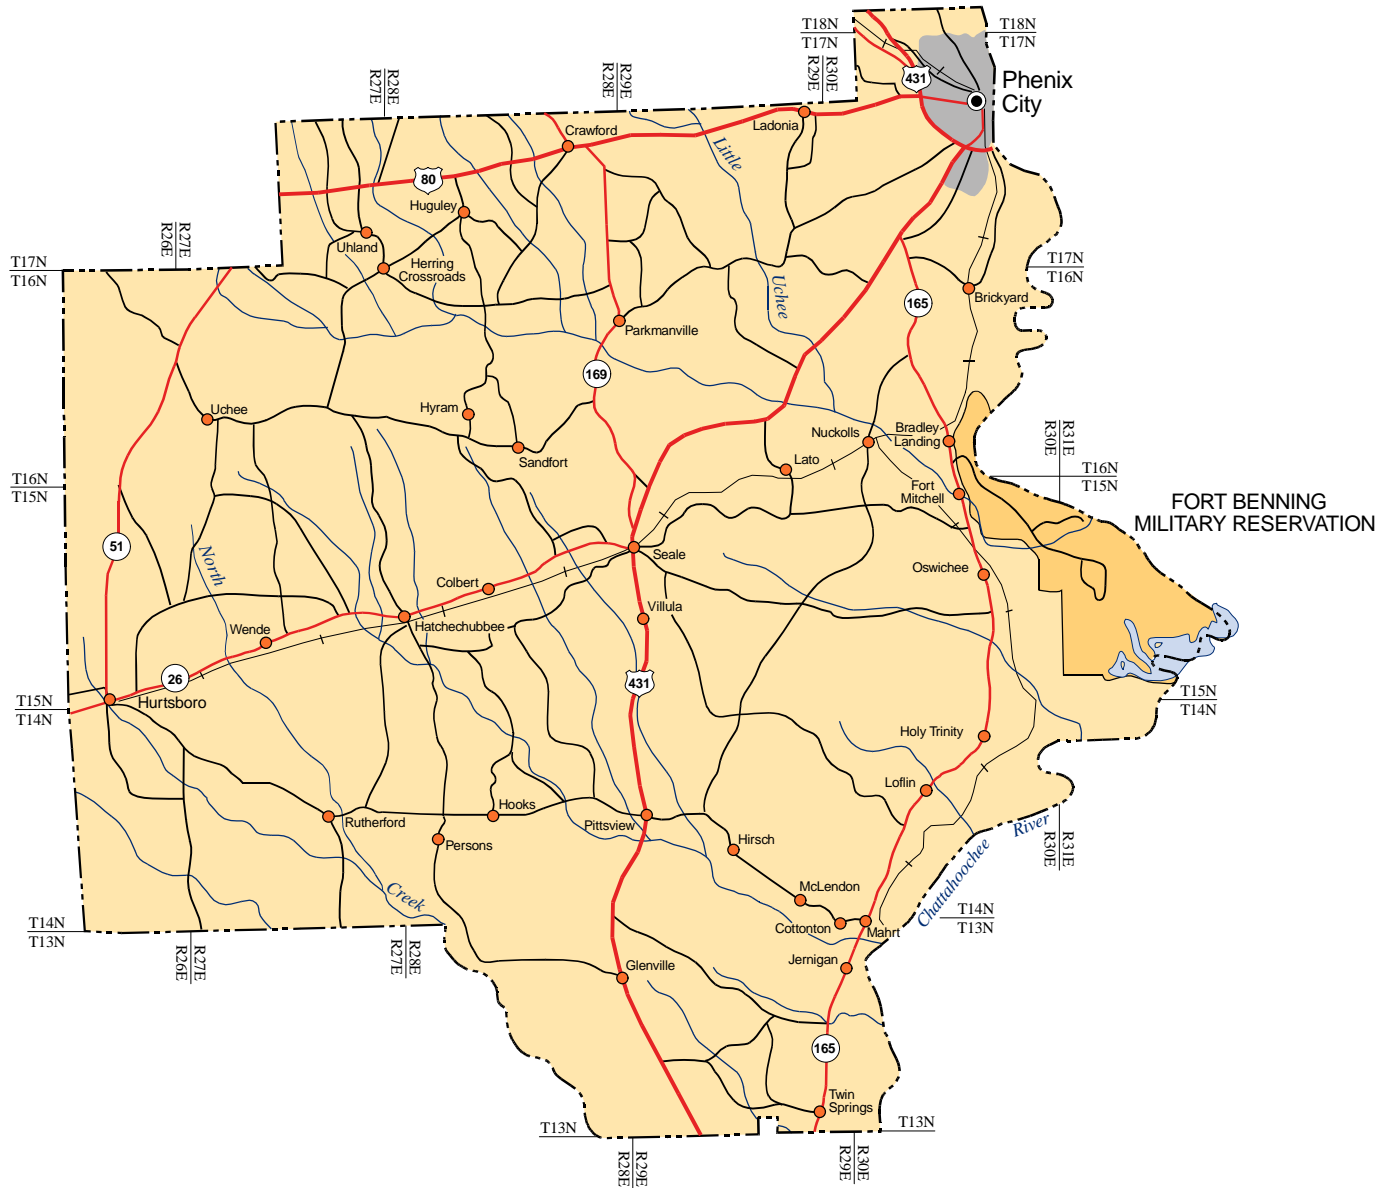

RUSSELL COUNTY

Legend

- County seat
- City, town or village
- Primary highway
- Secondary highway
- Other principal roads
- Route marker: Interstate; U.S.; State

Produced by the Dept. of Geography
College of Arts and Sciences
The University of Alabama

Population Key

BIRMINGHAM.....	100,000 to 500,000
Tuscaloosa.....	50,000 to 100,000
Gadsden.....	25,000 to 50,000
Albertville.....	5,000 to 25,000
Foley.....	1,000 to 5,000
Brilliant.....	500 to 1,000
Elkmont.....	up to 500