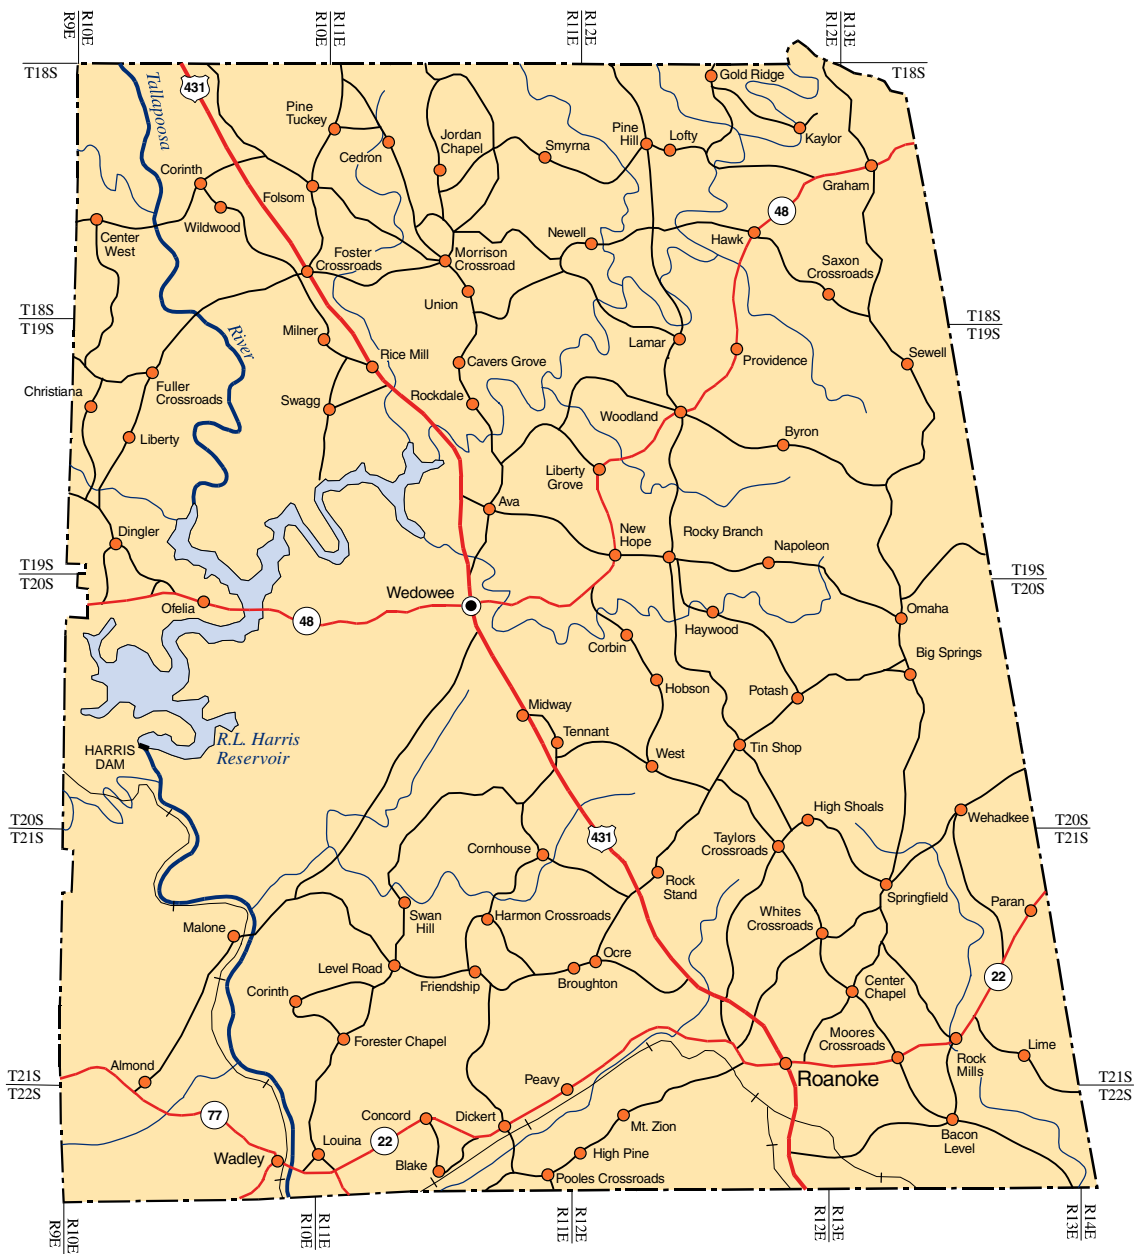

RANDOLPH COUNTY

Legend

- County seat
- City, town or village
- Primary highway
- Secondary highway
- Other principal roads
- Route marker: Interstate;
- U.S.;
- State

Produced by the Dept. of Geography
College of Arts and Sciences
The University of Alabama

Population Key

BIRMINGHAM.....	100,000 to 500,000
Tuscaloosa.....	50,000 to 100,000
Gadsden.....	25,000 to 50,000
Albertville.....	5,000 to 25,000
Foley.....	1,000 to 5,000
Brilliant.....	500 to 1,000
Elkmont.....	up to 500