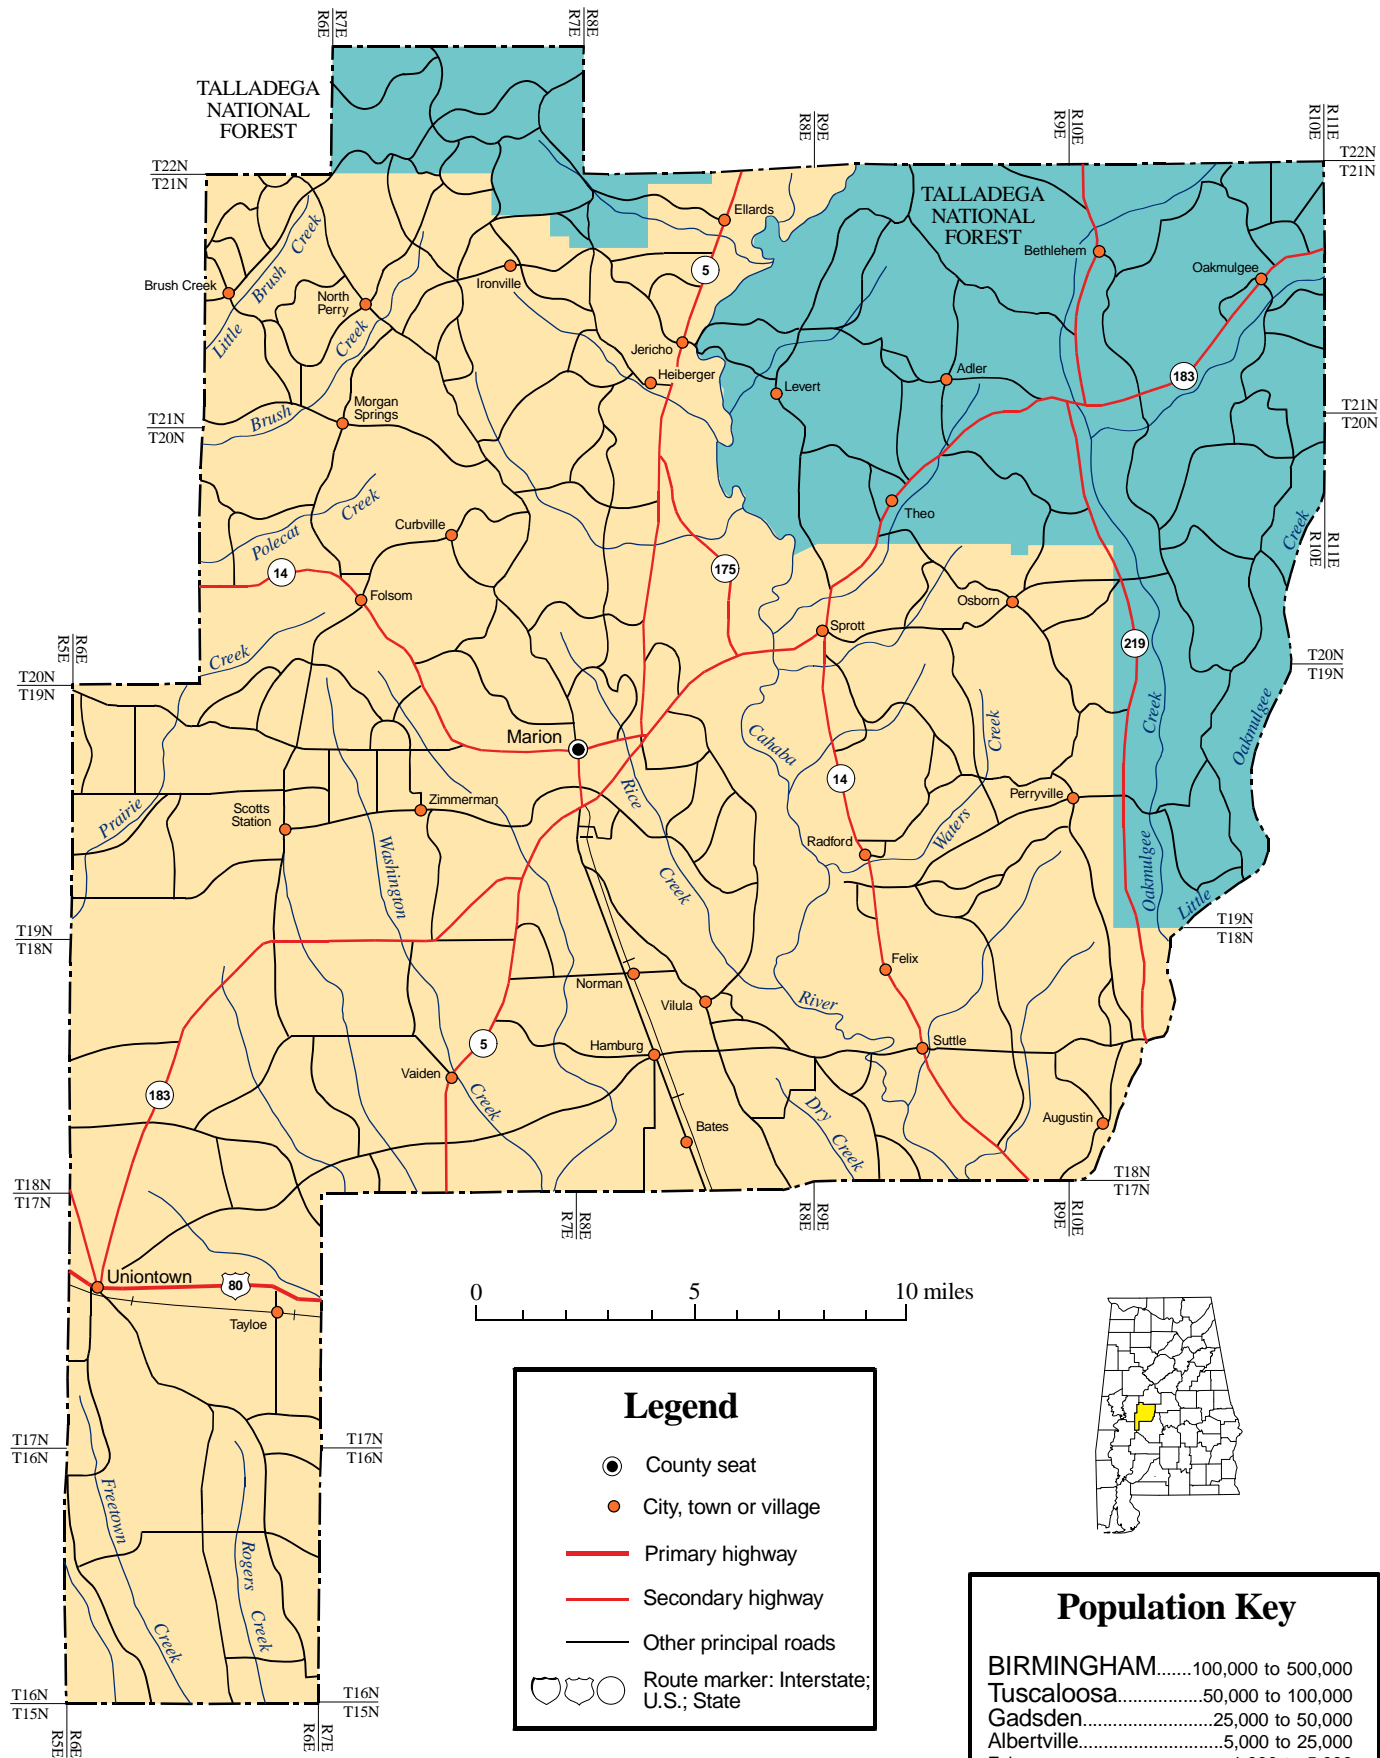

# PERRY COUNTY

### Legend

- County seat
- City, town or village
- Primary highway
- Secondary highway
- Other principal roads
- ⬢ Route marker: Interstate; U.S.; State

### Population Key

BIRMINGHAM.....	100,000 to 500,000
Tuscaloosa.....	50,000 to 100,000
Gadsden.....	25,000 to 50,000
Albertville.....	5,000 to 25,000
Foley.....	1,000 to 5,000
Brilliant.....	500 to 1,000
Elkmont.....	up to 500

Produced by the Dept. of Geography  
 College of Arts and Sciences  
 The University of Alabama