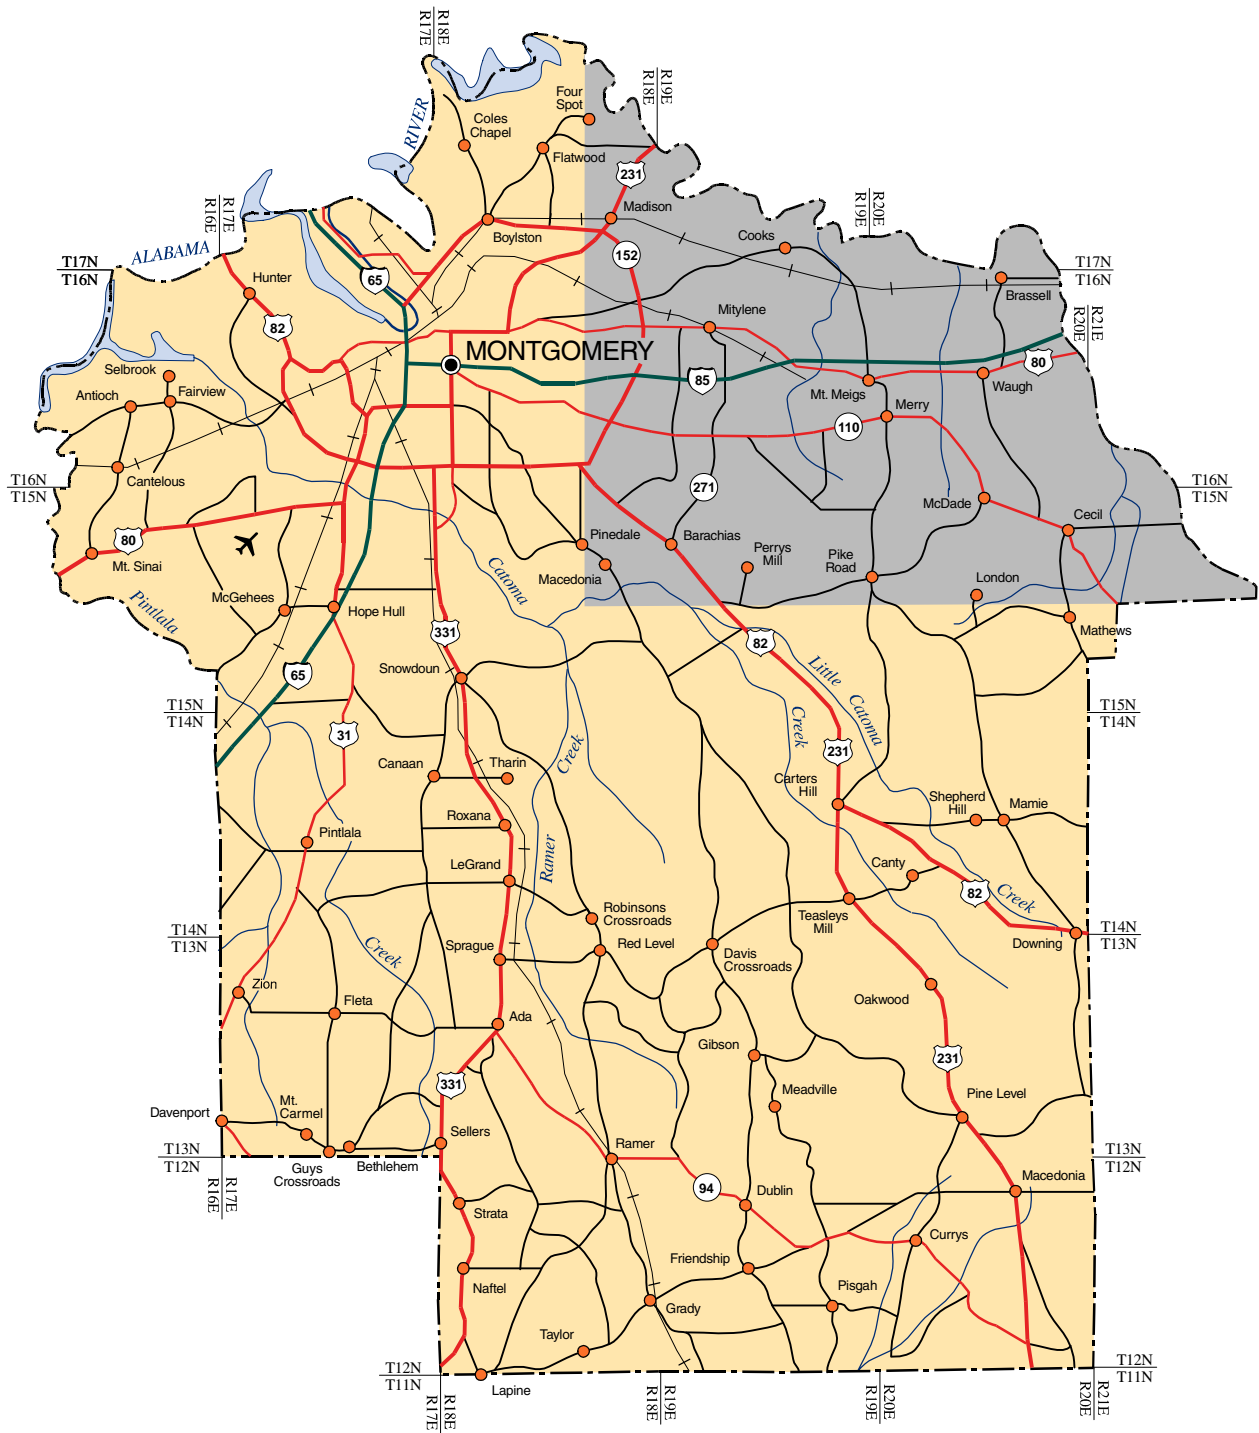

MONTGOMERY COUNTY

Legend

- County seat
- City, town or village
- Primary highway
- Secondary highway
- Other principal roads
- Route marker: Interstate; U.S.; State

Population Key

BIRMINGHAM.....	100,000 to 500,000
Tuscaloosa.....	50,000 to 100,000
Gadsden.....	25,000 to 50,000
Albertville.....	5,000 to 25,000
Foley.....	1,000 to 5,000
Brilliant.....	500 to 1,000
Elkmont.....	up to 500