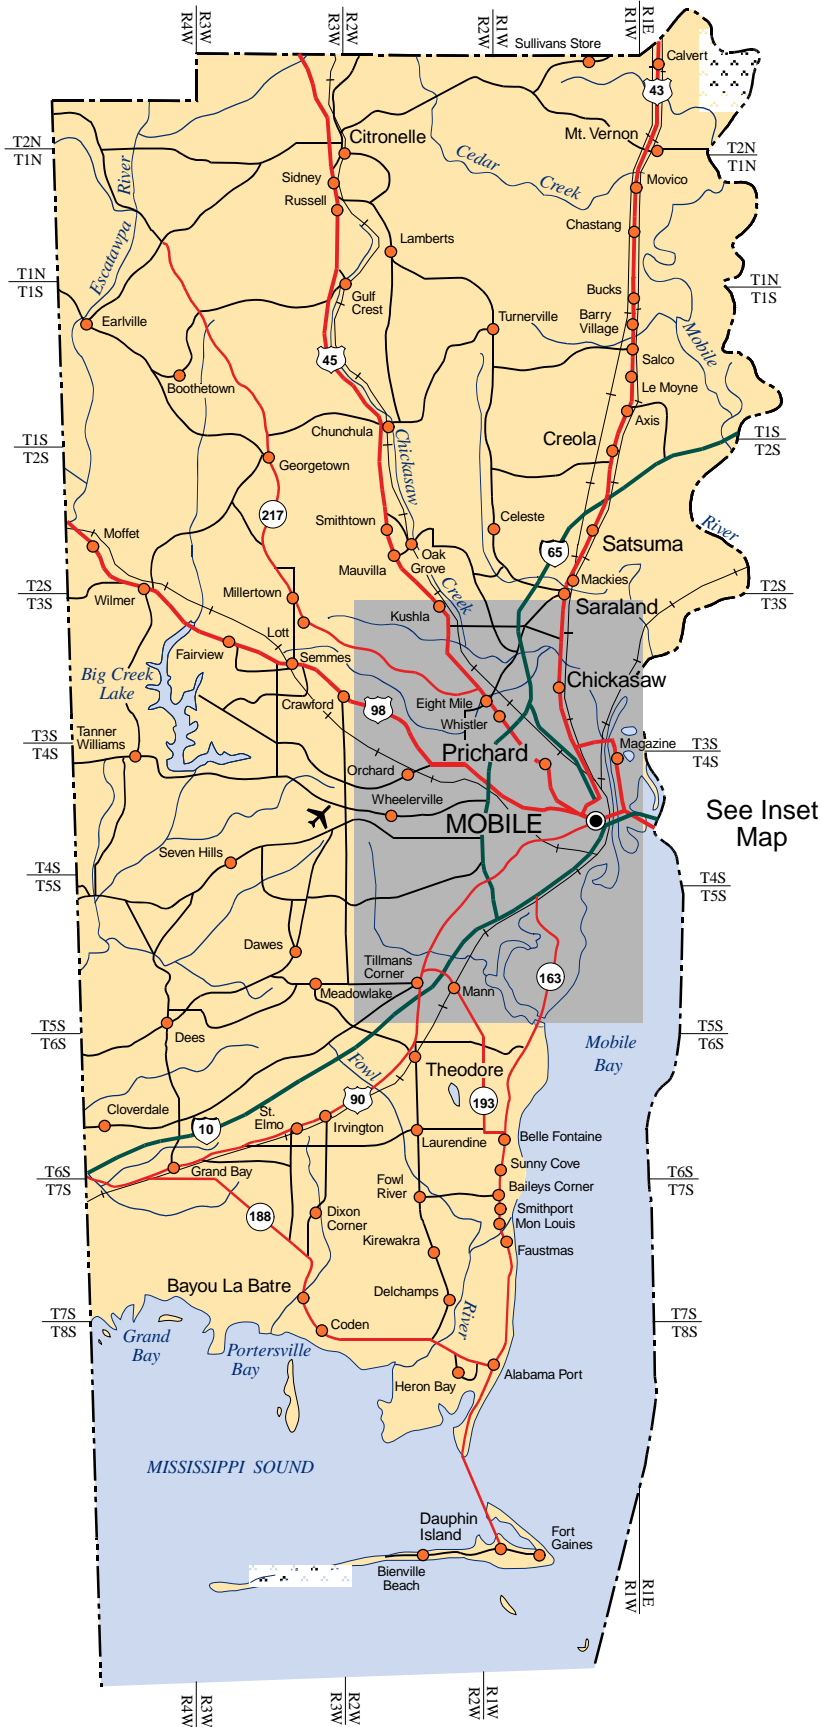

MOBILE COUNTY

See Inset Map

Legend

-  County seat
-  City, town or village
-  Primary highway
-  Secondary highway
-  Other principal roads
-  Route marker: Interstate;
-  U.S.; State

Population Key

BIRMINGHAM.....	100,000 to 500,000
Tuscaloosa.....	50,000 to 100,000
Gadsden.....	25,000 to 50,000
Albertville.....	5,000 to 25,000
Foley.....	1,000 to 5,000
Brilliant.....	500 to 1,000
Eikmont.....	up to 500