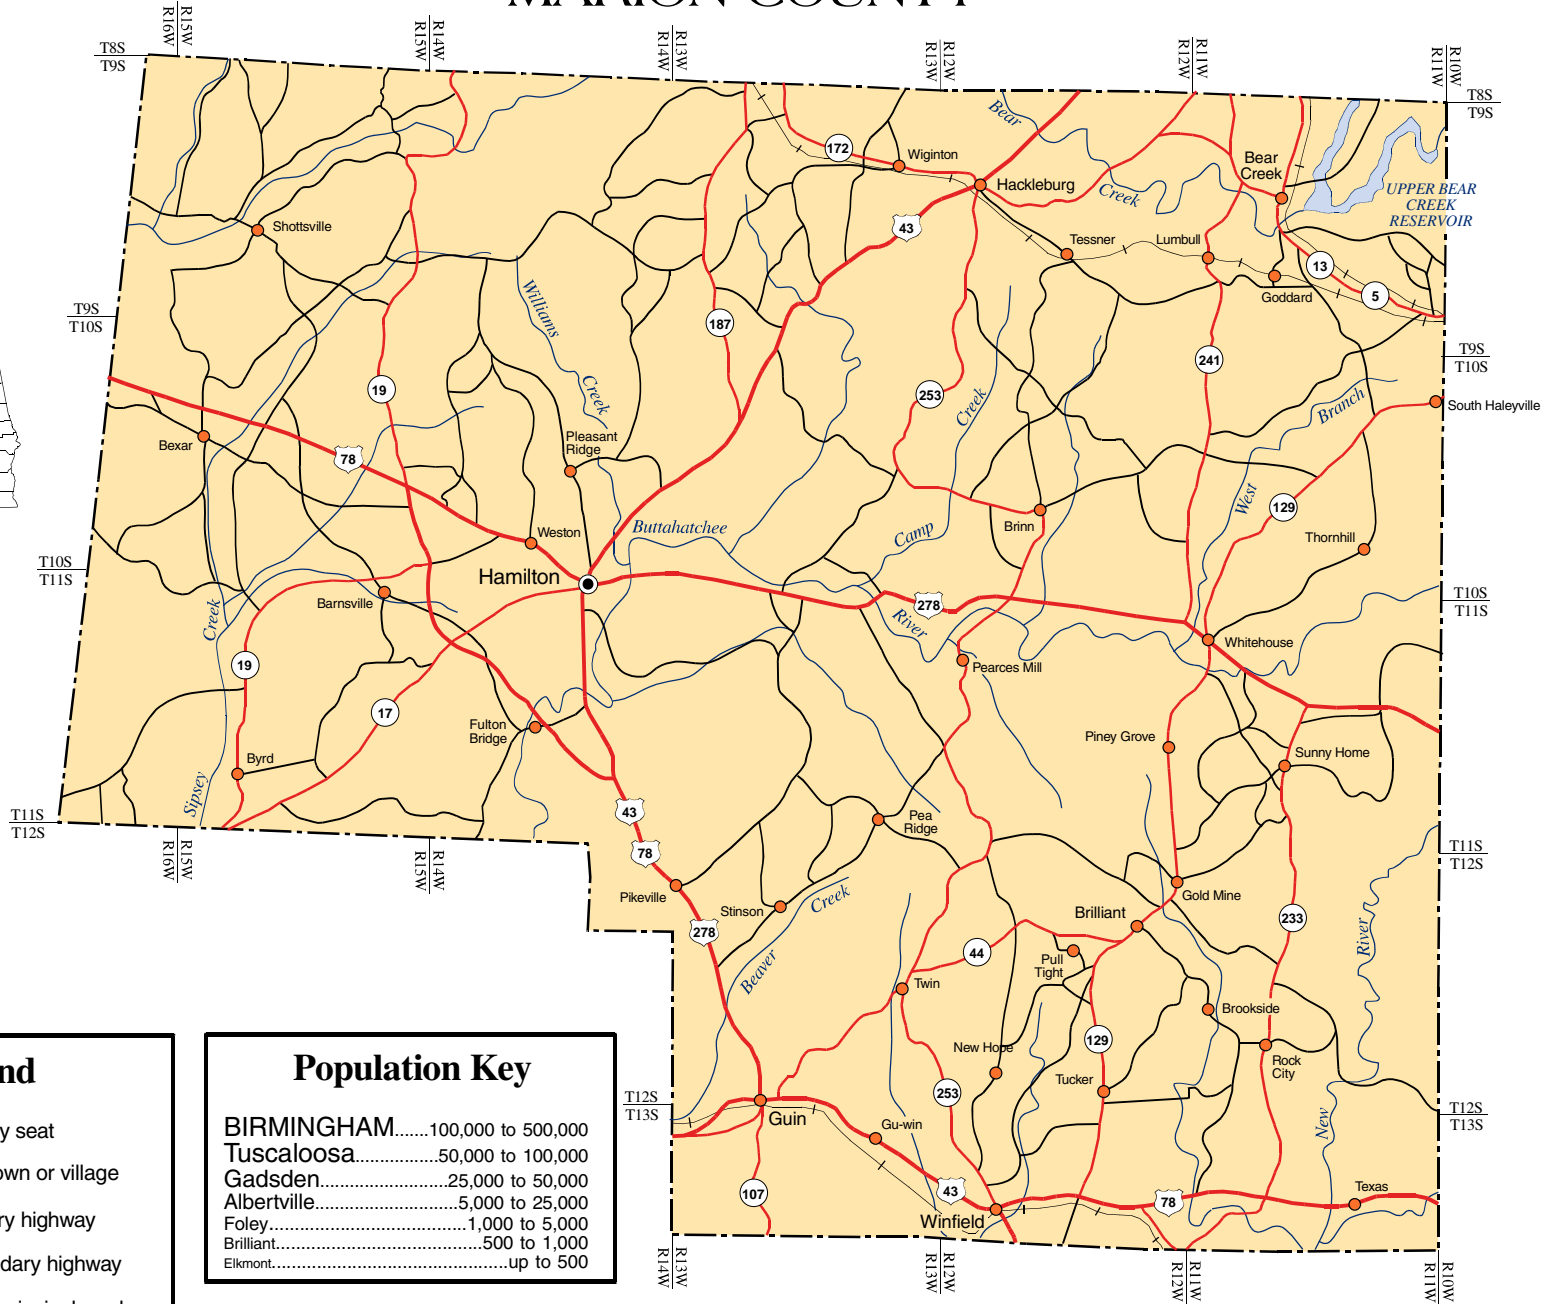

MARION COUNTY

Legend

- County seat
- City, town or village
- Primary highway
- Secondary highway
- Other principal roads
- Route marker: Interstate; U.S.; State

Population Key

BIRMINGHAM.....	100,000 to 500,000
Tuscaloosa.....	50,000 to 100,000
Gadsden.....	25,000 to 50,000
Albertville.....	5,000 to 25,000
Foley.....	1,000 to 5,000
Brilliant.....	500 to 1,000
Elkmont.....	up to 500

Produced by the Dept. of Geography
College of Arts and Sciences
The University of Alabama

0 5 10 miles